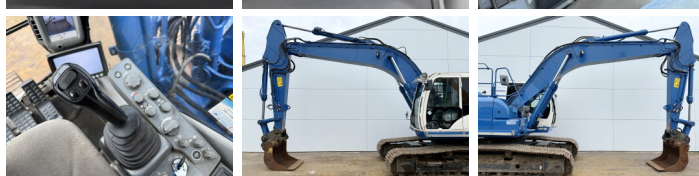

Descrição

Available at Boss Machinery! This Hitachi ZX250LC-6 Excavators from 2016 has an engine power of 140 kW and counts 13601 operational hours. Always worked in The Netherlands. The total weight of this Hitachi ZX250LC-6 is 27100 kg and the dimensions are 10.44 x 3.50 x 3.20. Furthermore, this ZX250LC-6 is equipped with Airco, Engate rápido, Camera, Função hidráulica extra, Função do martelo. The Hitachi Excavators also has a CE + EPA marking. Do you want more information or do you want to try the Hitachi ZX250LC-6 at our yard? Please let us know.

Plate% **70**
Roda dentada% **60**
Cadeia % **70**
Largura da placa **90**

BOSS

MACHINERY

Opties

Airco

Engate rápido

Camera

Função hidráulica extra