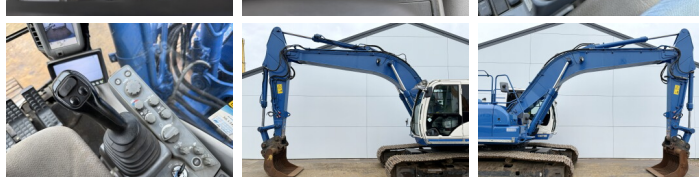

Hitachi

Hitachi ZX250LC-6

€ 39.500excl.

Ano **2016**
Número de referência **BM007079**
Horas **13.601**

Algemeen

Tipo **ZX250LC-6**
Localização **Veldhoven, Netherlands**
Dutch vehicle
Certificaat **CE + EPA**

Descrição

Available at Boss Machinery! This Hitachi ZX250LC-6 Excavators from 2016 has an engine power of 140 kW and counts 13601 operational hours. Always worked in The Netherlands. The total weight of this Hitachi ZX250LC-6 is 27100 kg and the dimensions are 10.44 x 3.50 x 3.20. Furthermore, this ZX250LC-6 is equipped with Airco, Engate rápido, Camera, Função hidráulica extra, Função do martelo. The Hitachi Excavators also has a CE + EPA marking. Do you want more information or do you want to try the Hitachi ZX250LC-6 at our yard? Please let us know.

Maten / Gewichten

Dimensões C*L*A **10.44 x 3.50 x 3.20**
Peso **27100**

Motor informatie

Marca do motor **Isuzu**
Modelo de motor **4HK1XDQAA**
Cilindros **4**
Turbo
Capacidade em kW **140**

Banden / Rupsen

Roda dentada% **60**
Cadeia % **70**
Plate% **70**
Largura da placa **90**

BOSS

MACHINERY