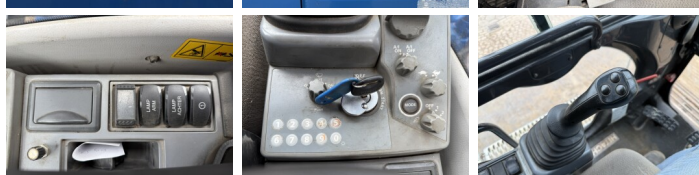

Descrição

Available at Boss Machinery! This Hitachi ZX250LC-6 Excavators from 2016 has an engine power of 140 kW and counts 13601 operational hours. Always worked in The Netherlands. The total weight of this Hitachi ZX250LC-6 is 27100 kg and the dimensions are 10.44 x 3.50 x 3.20. Furthermore, this ZX250LC-6 is equipped with Airco, Engate rápido, Camera, Função hidráulica extra, Função do martelo. The Hitachi Excavators also has a CE + EPA marking. Do you want more information or do you want to try the Hitachi ZX250LC-6 at our yard? Please let us know.

Plate% **70**
Roda dentada% **60**
Cadeia % **70**
Largura da placa **90**

BOSS

MACHINERY

Opties

Airco

Engate rápido

Camera

Função hidráulica extra