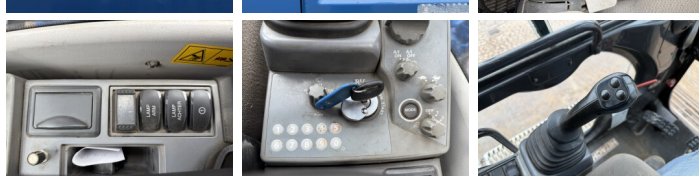

Hitachi

Hitachi ZX250LC-6

€ 39.500excl.

Ano **2016**
Número de referência **BM007079**
Horas **13.601**

Algemeen

Tipo **ZX250LC-6**
Localização **Veldhoven, Netherlands**
Dutch vehicle
Certificaat **CE + EPA**

Descrição

Available at Boss Machinery! This Hitachi ZX250LC-6 Excavators from 2016 has an engine power of 140 kW and counts 13601 operational hours. Always worked in The Netherlands. The total weight of this Hitachi ZX250LC-6 is 27100 kg and the dimensions are 10.44 x 3.50 x 3.20. Furthermore, this ZX250LC-6 is equipped with Airco, Engate rápido, Camera, Função hidráulica extra, Função do martelo. The Hitachi Excavators also has a CE + EPA marking. Do you want more information or do you want to try the Hitachi ZX250LC-6 at our yard? Please let us know.

Maten / Gewichten

Dimensões C*L*A **10.44 x 3.50 x 3.20**
Peso **27100**

Motor informatie

Marca do motor **Isuzu**
Modelo de motor **4HK1XDQAA**
Cilindros **4**
Turbo
Capacidade em kW **140**

Banden / Rupsen

Roda dentada% **60**
Cadeia % **70**
Plate% **70**
Largura da placa **90**

BOSS

MACHINERY