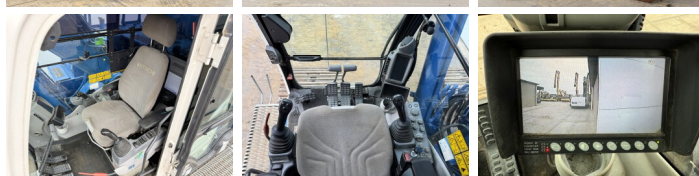

Descrição

Available at Boss Machinery! This Hitachi ZX250LC-6 Excavators from 2016 has an engine power of 140 kW and counts 13601 operational hours. Always worked in The Netherlands. The total weight of this Hitachi ZX250LC-6 is 27100 kg and the dimensions are 10.44 x 3.50 x 3.20. Furthermore, this ZX250LC-6 is equipped with Airco, Engate rápido, Camera, Função hidráulica extra, Função do martelo. The Hitachi Excavators also has a CE + EPA marking. Do you want more information or do you want to try the Hitachi ZX250LC-6 at our yard? Please let us know.

Plate% **70**
Roda dentada% **60**
Cadeia % **70**
Largura da placa **90**

BOSS

MACHINERY

Opties

Airco

Engate rápido

Camera

Função hidráulica extra