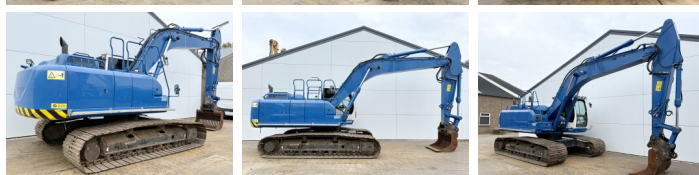

Hitachi

Hitachi ZX250LC-6

€ 39.500excl.

Ano **2016**
Número de referência **BM007079**
Horas **13.601**

Algemeen

Tipo **ZX250LC-6**
Localização **Veldhoven, Netherlands**
Dutch vehicle
Certificaat **CE + EPA**

Descrição

Available at Boss Machinery! This Hitachi ZX250LC-6 Excavators from 2016 has an engine power of 140 kW and counts 13601 operational hours. Always worked in The Netherlands. The total weight of this Hitachi ZX250LC-6 is 27100 kg and the dimensions are 10.44 x 3.50 x 3.20. Furthermore, this ZX250LC-6 is equipped with Airco, Engate rápido, Camera, Função hidráulica extra, Função do martelo. The Hitachi Excavators also has a CE + EPA marking. Do you want more information or do you want to try the Hitachi ZX250LC-6 at our yard? Please let us know.

Maten / Gewichten

Dimensões C*L*A **10.44 x 3.50 x 3.20**
Peso **27100**

Motor informatie

Marca do motor **Isuzu**
Modelo de motor **4HK1XDQAA**
Cilindros **4**
Turbo
Capacidade em kW **140**

Banden / Rupsen

Plate% **70**
Roda dentada% **60**
Cadeia % **70**
Largura da placa **90**

BOSS

MACHINERY

Opties

Airco

Engate rápido

Camera

Função hidráulica extra