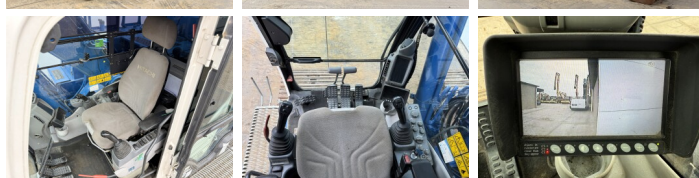

Hitachi

Hitachi ZX250LC-6

€ 39.500excl.

Ano **2016**
Número de referência **BM007079**
Horas **13.601**

Algemeen

Tipo **ZX250LC-6**
Localização **Veldhoven, Netherlands**
Dutch vehicle
Certificaat **CE + EPA**

Descrição

Available at Boss Machinery! This Hitachi ZX250LC-6 Excavators from 2016 has an engine power of 140 kW and counts 13601 operational hours. Always worked in The Netherlands. The total weight of this Hitachi ZX250LC-6 is 27100 kg and the dimensions are 10.44 x 3.50 x 3.20. Furthermore, this ZX250LC-6 is equipped with Airco, Engate rápido, Camera, Função hidráulica extra, Função do martelo. The Hitachi Excavators also has a CE + EPA marking. Do you want more information or do you want to try the Hitachi ZX250LC-6 at our yard? Please let us know.

Maten / Gewichten

Dimensões C*L*A **10.44 x 3.50 x 3.20**
Peso **27100**

Motor informatie

Marca do motor **Isuzu**
Modelo de motor **4HK1XDQAA**
Cilindros **4**
Turbo
Capacidade em kW **140**

Banden / Rupsen

Roda dentada% **60**
Cadeia % **70**
Plate% **70**
Largura da placa **90**

BOSS

MACHINERY