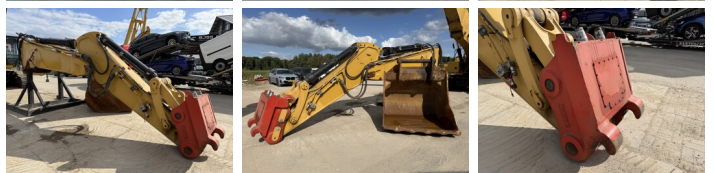

Caterpillar

Caterpillar 345C UHD - 27 Meter Demolition

Ano **2009**
Número de referência **BM006818**
Horas **11.563**

Algemeen

Tipo 345C UHD - 27 Meter Demolition
Localização Veldhoven, Netherlands
Certificaat CE

Available at Boss Machinery! This Caterpillar 345C UHD - 27 Meter Demolition Excavators from 2009 has an engine power of 239 kW and counts 11563 operational hours. The total weight of this Caterpillar 345C UHD - 27 Meter Demolition is 64500 kg and the dimensions are -. Furthermore, this 345C UHD - 27 Meter Demolition is equipped with Camera, Climate Control, Radio, Heated Seat, Airco, Função hidráulica extra, Função do martelo. The Caterpillar Excavators also has a CE marking. Do you want more information or do you want to try the Caterpillar 345C UHD - 27 Meter Demolition at our yard? Please let us know.

Maten / Gewichten

Peso **64500**

Motor informatie

Marca do motor Caterpillar
Modelo de motor C13
Cilindros 6
Turbo
Capacidade em kW 239

Banden / Rupsen

Cadeia % 50
Roda dentada% 30
Plate% 70

BOSS
MACHINERY

Opties

Camera

Climate Control

Radio

Heated Seat

Airco

Função hidráulica extra

Função do martelo