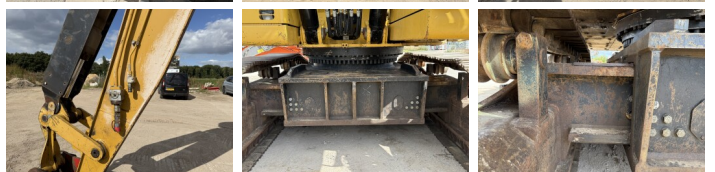

Caterpillar

Caterpillar 345C UHD - 27 Meter Demolition

Ano **2009**
Número de referência **BM006818**
Horas **11.563**

Algemeen

Tipo 345C UHD - 27 Meter Demolition
Localização Veldhoven, Netherlands
Certificaat CE

Available at Boss Machinery! This Caterpillar 345C UHD - 27 Meter Demolition Excavators from 2009 has an engine power of 239 kW and counts 11563 operational hours. The total weight of this Caterpillar 345C UHD - 27 Meter Demolition is 64500 kg and the dimensions are -. Furthermore, this 345C UHD - 27 Meter Demolition is equipped with Camera, Climate Control, Radio, Heated Seat, Airco, Função hidráulica extra, Função do martelo. The Caterpillar Excavators also has a CE marking. Do you want more information or do you want to try the Caterpillar 345C UHD - 27 Meter Demolition at our yard? Please let us know.

Maten / Gewichten

Peso **64500**

Motor informatie

Marca do motor Caterpillar
Modelo de motor C13
Cilindros 6
Turbo
Capacidade em kW 239

Banden / Rupsen

Cadeia % 50
Roda dentada% 30
Plate% 70

BOSS
MACHINERY