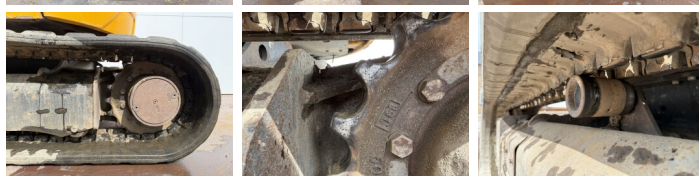

JCB

JCB 48Z-1

€ 22.750excl.

Ano **2018**
Número de referência **BM006870**
Horas **2.703**

Algemeen

Tipo **48Z-1**
Localização **Veldhoven, Netherlands**
Certificaac **CE**

Descrição

Available at Boss Machinery! This JCB 48Z-1 Excavators from 2018 has an engine power of 36 kW and counts 2703 operational hours. The total weight of this JCB 48Z-1 is 4792 kg and the dimensions are 5.35 x 1.97 x 2.53. Furthermore, this 48Z-1 is equipped with Radio, Engate rápido, Função hidráulica extra, Função do martelo. The JCB Excavators also has a CE marking. Do you want more information or do you want to try the JCB 48Z-1 at our yard? Please let us know.

Maten / Gewichten

Dimensões C*L*A **5.35 x 1.97 x 2.53**
Peso **4792**

Motor informatie

Marca do motor **Perkins**
Modelo de motor **404D-22**
Cilindros **4**
Capacidade em kW **36**

Banden / Rupsen

Roda dentada% **80**
Cadeia % **70**
Plate% **80**
Largura da placa **42 cm**

Opties

Radio
Engate rápido
Função hidráulica extra

BOSS
MACHINERY

Função do martelo