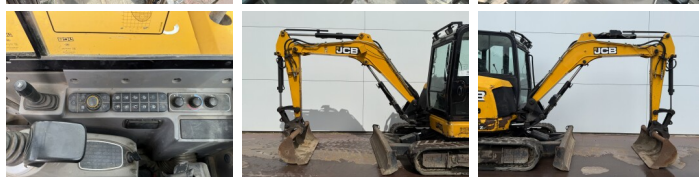

JCB

JCB 48Z-1

€ 22.750excl.

Ano **2018**
Número de referência **BM006870**
Horas **2.703**

Algemeen

Tipo **48Z-1**
Localização **Veldhoven, Netherlands**
Certificaac **CE**

Descrição

Available at Boss Machinery! This JCB 48Z-1 Excavators from 2018 has an engine power of 36 kW and counts 2703 operational hours. The total weight of this JCB 48Z-1 is 4792 kg and the dimensions are 5.35 x 1.97 x 2.53. Furthermore, this 48Z-1 is equipped with Radio, Engate rápido, Função hidráulica extra, Função do martelo. The JCB Excavators also has a CE marking. Do you want more information or do you want to try the JCB 48Z-1 at our yard? Please let us know.

Maten / Gewichten

Dimensões C*L*A **5.35 x 1.97 x 2.53**
Peso **4792**

Motor informatie

Marca do motor **Perkins**
Modelo de motor **404D-22**
Cilindros **4**
Capacidade em kW **36**

Banden / Rupsen

Roda dentada% **80**
Cadeia % **70**
Plate% **80**
Largura da placa **42 cm**

Opties

Radio
Engate rápido
Função hidráulica extra

BOSS
MACHINERY

Função do martelo