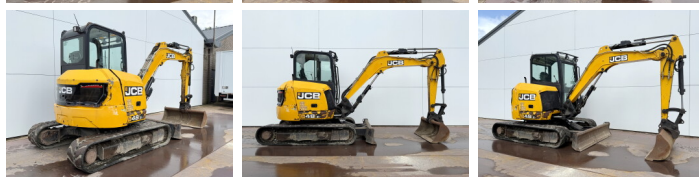

JCB

JCB 48Z-1

€ 22.750excl.

Ano **2018**
Número de referência **BM006870**
Horas **2.703**

Algemeen

Tipo **48Z-1**
Localização **Veldhoven, Netherlands**
Certificaac **CE**

Descrição

Available at Boss Machinery! This JCB 48Z-1 Excavators from 2018 has an engine power of 36 kW and counts 2703 operational hours. The total weight of this JCB 48Z-1 is 4792 kg and the dimensions are 5.35 x 1.97 x 2.53. Furthermore, this 48Z-1 is equipped with Radio, Engate rápido, Função hidráulica extra, Função do martelo. The JCB Excavators also has a CE marking. Do you want more information or do you want to try the JCB 48Z-1 at our yard? Please let us know.

Maten / Gewichten

Dimensões C*L*A **5.35 x 1.97 x 2.53**
Peso **4792**

Motor informatie

Marca do motor **Perkins**
Modelo de motor **404D-22**
Cilindros **4**
Capacidade em kW **36**

Banden / Rupsen

Roda dentada% **80**
Cadeia % **70**
Plate% **80**
Largura da placa **42 cm**

Opties

Radio
Engate rápido
Função hidráulica extra

BOSS
MACHINERY