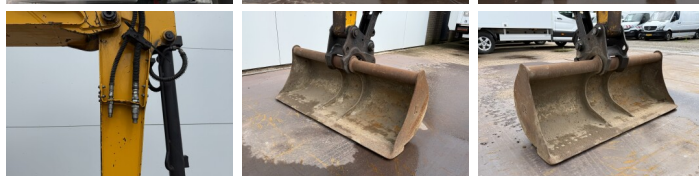

JCB

JCB 48Z-1

€ 22.750excl.

Ano **2018**
Número de referência **BM006870**
Horas **2.703**

Algemeen

Tipo **48Z-1**
Localização **Veldhoven, Netherlands**
Certificaac **CE**

Descrição

Available at Boss Machinery! This JCB 48Z-1 Excavators from 2018 has an engine power of 36 kW and counts 2703 operational hours. The total weight of this JCB 48Z-1 is 4792 kg and the dimensions are 5.35 x 1.97 x 2.53. Furthermore, this 48Z-1 is equipped with Radio, Engate rápido, Função hidráulica extra, Função do martelo. The JCB Excavators also has a CE marking. Do you want more information or do you want to try the JCB 48Z-1 at our yard? Please let us know.

Maten / Gewichten

Dimensões C*L*A **5.35 x 1.97 x 2.53**
Peso **4792**

Motor informatie

Marca do motor **Perkins**
Modelo de motor **404D-22**
Cilindros **4**
Capacidade em kW **36**

Banden / Rupsen

Roda dentada% **80**
Cadeia % **70**
Plate% **80**
Largura da placa **42 cm**

Opties

Radio
Engate rápido
Função hidráulica extra

BOSS
MACHINERY

Função do martelo