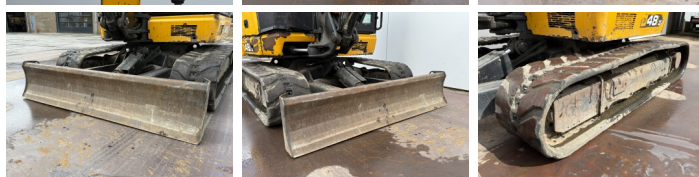

JCB

JCB 48Z-1

€ 22.750excl.

Ano **2018**
Número de referência **BM006870**
Horas **2.703**

Algemeen

Tipo **48Z-1**
Localização **Veldhoven, Netherlands**
Certificaac **CE**

Descrição

Available at Boss Machinery! This JCB 48Z-1 Excavators from 2018 has an engine power of 36 kW and counts 2703 operational hours. The total weight of this JCB 48Z-1 is 4792 kg and the dimensions are 5.35 x 1.97 x 2.53. Furthermore, this 48Z-1 is equipped with Radio, Engate rápido, Função hidráulica extra, Função do martelo. The JCB Excavators also has a CE marking. Do you want more information or do you want to try the JCB 48Z-1 at our yard? Please let us know.

Maten / Gewichten

Dimensões C*L*A **5.35 x 1.97 x 2.53**
Peso **4792**

Motor informatie

Marca do motor **Perkins**
Modelo de motor **404D-22**
Cilindros **4**
Capacidade em kW **36**

Banden / Rupsen

Roda dentada% **80**
Cadeia % **70**
Plate% **80**
Largura da placa **42 cm**

Opties

Radio
Engate rápido
Função hidráulica extra

BOSS
MACHINERY

Função do martelo