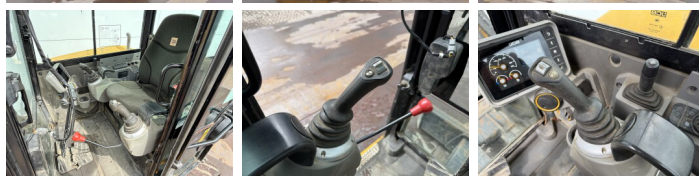

JCB

JCB 48Z-1

€ 22.750excl.

Ano **2018**
Número de referência **BM006870**
Horas **2.703**

Algemeen

Tipo **48Z-1**
Localização **Veldhoven, Netherlands**
Certificaac **CE**

Descrição

Available at Boss Machinery! This JCB 48Z-1 Excavators from 2018 has an engine power of 36 kW and counts 2703 operational hours. The total weight of this JCB 48Z-1 is 4792 kg and the dimensions are 5.35 x 1.97 x 2.53. Furthermore, this 48Z-1 is equipped with Radio, Engate rápido, Função hidráulica extra, Função do martelo. The JCB Excavators also has a CE marking. Do you want more information or do you want to try the JCB 48Z-1 at our yard? Please let us know.

Opties

Radio
Engate rápido
Função hidráulica extra

BOSS
MACHINERY

Função do martelo