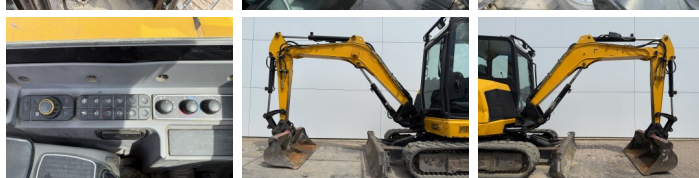

JCB

JCB 48Z-1

€ 22.750excl.

Ano **2018**
Número de referência **BM006867**
Horas **2.384**

Algemeen

Tipo **48Z-1**
Localização **Veldhoven, Netherlands**
Certificaat **CE**

Descrição

Available at Boss Machinery! This JCB 48Z-1 Excavators from 2018 has an engine power of 36 kW and counts 2384 operational hours. The total weight of this JCB 48Z-1 is 4792 kg and the dimensions are 5.35 x 1.97 x 2.54. Furthermore, this 48Z-1 is equipped with Engate rápido, Radio, Função hidráulica extra, Função do martelo. The JCB Excavators also has a CE marking. Do you want more information or do you want to try the JCB 48Z-1 at our yard? Please let us know.

Maten / Gewichten

Dimensões C*L*A **5.35 x 1.97 x 2.54**
Peso **4792**

Motor informatie

Marca do motor **Perkins**
Modelo de motor **404D-22**
Cilindros **4**
Capacidade em kW **36**

Banden / Rupsen

Plate% **80**
Roda dentada% **80**
Cadeia % **70**
Largura da placa **42 cm**

Opties

Engate rápido
Radio
Função hidráulica extra

BOSS
MACHINERY

Função do martelo