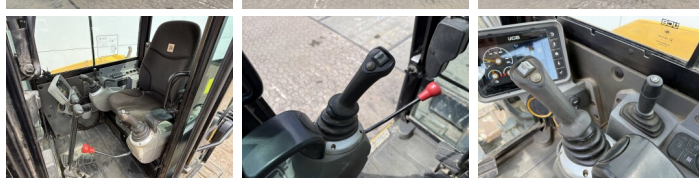

JCB

JCB 48Z-1

€ 22.750excl.

Ano **2018**
Número de referência **BM006867**
Horas **2.384**

Algemeen

Tipo **48Z-1**
Localização **Veldhoven, Netherlands**
Certificaat **CE**

Descrição

Available at Boss Machinery! This JCB 48Z-1 Excavators from 2018 has an engine power of 36 kW and counts 2384 operational hours. The total weight of this JCB 48Z-1 is 4792 kg and the dimensions are 5.35 x 1.97 x 2.54. Furthermore, this 48Z-1 is equipped with Engate rápido, Radio, Função hidráulica extra, Função do martelo. The JCB Excavators also has a CE marking. Do you want more information or do you want to try the JCB 48Z-1 at our yard? Please let us know.

Opties

Engate rápido
Radio
Função hidráulica extra

BOSS
MACHINERY

Função do martelo