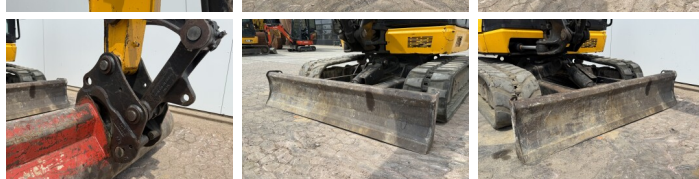

JCB

JCB 48Z-1

€ 22.750excl.

Ano **2018**
Número de referência **BM006867**
Horas **2.384**

Algemeen

Tipo **48Z-1**
Localização **Veldhoven, Netherlands**
Certificaat **CE**

Descrição

Available at Boss Machinery! This JCB 48Z-1 Excavators from 2018 has an engine power of 36 kW and counts 2384 operational hours. The total weight of this JCB 48Z-1 is 4792 kg and the dimensions are 5.35 x 1.97 x 2.54. Furthermore, this 48Z-1 is equipped with Engate rápido, Radio, Função hidráulica extra, Função do martelo. The JCB Excavators also has a CE marking. Do you want more information or do you want to try the JCB 48Z-1 at our yard? Please let us know.

Maten / Gewichten

Dimensões C*L*A **5.35 x 1.97 x 2.54**
Peso **4792**

Motor informatie

Marca do motor **Perkins**
Modelo de motor **404D-22**
Cilindros **4**
Capacidade em kW **36**

Banden / Rupsen

Plate% **80**
Roda dentada% **80**
Cadeia % **70**
Largura da placa **42 cm**

Opties

Engate rápido
Radio
Função hidráulica extra

BOSS
MACHINERY

Função do martelo