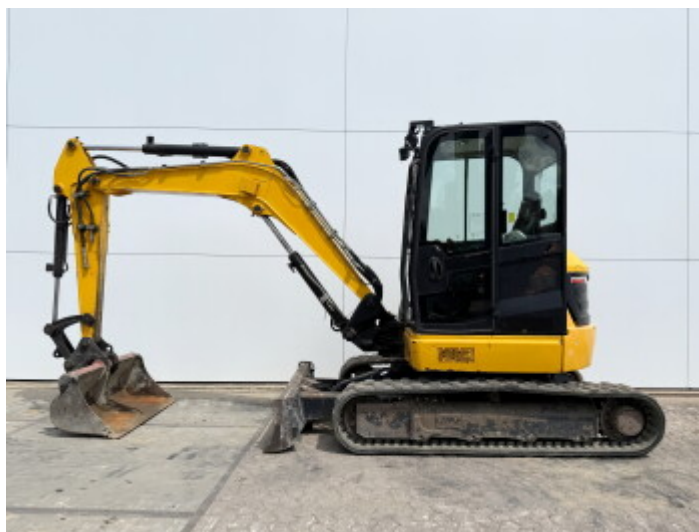

JCB

JCB 48Z-1

€ 22.750excl.

Ano **2018**
Número de referência **BM006867**
Horas **2.384**

Algemeen

Tipo **48Z-1**
Localização **Veldhoven, Netherlands**
Certificaat **CE**

Descrição

Available at Boss Machinery! This JCB 48Z-1 Excavators from 2018 has an engine power of 36 kW and counts 2384 operational hours. The total weight of this JCB 48Z-1 is 4792 kg and the dimensions are 5.35 x 1.97 x 2.54. Furthermore, this 48Z-1 is equipped with Engate rápido, Radio, Função hidráulica extra, Função do martelo. The JCB Excavators also has a CE marking. Do you want more information or do you want to try the JCB 48Z-1 at our yard? Please let us know.

Maten / Gewichten

Dimensões C*L*A **5.35 x 1.97 x 2.54**
Peso **4792**

Motor informatie

Marca do motor **Perkins**
Modelo de motor **404D-22**
Cilindros **4**
Capacidade em kW **36**

Banden / Rupsen

Plate% **80**
Roda dentada% **80**
Cadeia % **70**
Largura da placa **42 cm**

Opties

Engate rápido
Radio
Função hidráulica extra

BOSS
MACHINERY

Função do martelo