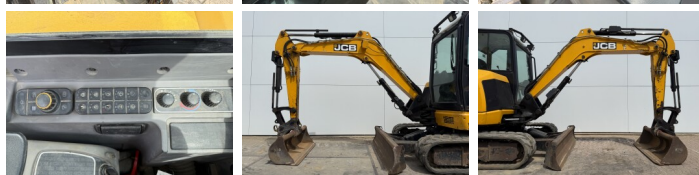

JCB

JCB 48Z-1

€ 22.750excl.

Ano **2018**
Número de referência **BM006868**
Horas **1.907**

Algemeen

Tipo **48Z-1**
Localização **Veldhoven, Netherlands**
Certificaac **CE**

Descrição

Available at Boss Machinery! This JCB 48Z-1 Excavators from 2018 has an engine power of 36 kW and counts 1907 operational hours. The total weight of this JCB 48Z-1 is 4792 kg and the dimensions are 5.31 x 1.97 x 2.54. Furthermore, this 48Z-1 is equipped with Engate rápido, Radio, Função hidráulica extra, Função do martelo. The JCB Excavators also has a CE marking. Do you want more information or do you want to try the JCB 48Z-1 at our yard? Please let us know.

Maten / Gewichten

Dimensões C*L*A **5.31 x 1.97 x 2.54**
Peso **4792**

Motor informatie

Marca do motor **Perkins**
Modelo de motor **404D-22**
Cilindros **4**
Capacidade em kW **36**

Banden / Rupsen

Plate% **80**
Roda dentada% **80**
Cadeia % **70**
Largura da placa **42 cm**

Opties

Engate rápido
Radio
Função hidráulica extra

BOSS
MACHINERY