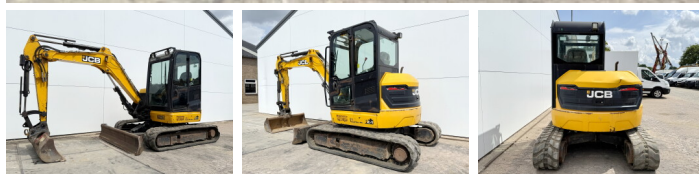

JCB

JCB 48Z-1

€ 22.750excl.

Ano **2018**
Número de referência **BM006868**
Horas **1.907**

Algemeen

Tipo **48Z-1**
Localização **Veldhoven, Netherlands**
Certificaac **CE**

Descrição

Available at Boss Machinery! This JCB 48Z-1 Excavators from 2018 has an engine power of 36 kW and counts 1907 operational hours. The total weight of this JCB 48Z-1 is 4792 kg and the dimensions are 5.31 x 1.97 x 2.54. Furthermore, this 48Z-1 is equipped with Engate rápido, Radio, Função hidráulica extra, Função do martelo. The JCB Excavators also has a CE marking. Do you want more information or do you want to try the JCB 48Z-1 at our yard? Please let us know.

Maten / Gewichten

Dimensões C*L*A **5.31 x 1.97 x 2.54**
Peso **4792**

Motor informatie

Marca do motor **Perkins**
Modelo de motor **404D-22**
Cilindros **4**
Capacidade em kW **36**

Banden / Rupsen

Plate% **80**
Roda dentada% **80**
Cadeia % **70**
Largura da placa **42 cm**

Opties

Engate rápido
Radio
Função hidráulica extra

BOSS
MACHINERY