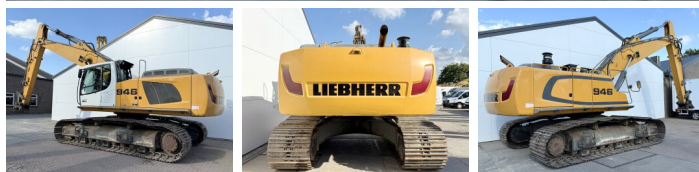

Liebherr

# Liebherr R946 SHD - 11 Meter Long Reach

€ 56.000excl.

Ano **2014**  
Número de referência **BM006806**  
Horas **12.683**

## Algemeen

Tipo R946 SHD - 11 Meter Long Reach  
Localização Veldhoven, Netherlands  
Dutch vehicle  
Certificaat CE + EPA

Available at Boss Machinery! This Liebherr R946 SHD - 11 Meter Long Reach Excavators from 2014 has an engine power of 200 kW and counts 12683 operational hours. Always worked in The Netherlands. The total weight of this Liebherr R946 SHD - 11 Meter Long Reach is 44700 kg and the dimensions are 11.80 x 3.88 x 3.47. Furthermore, this R946 SHD - 11 Meter Long Reach is equipped with Radio, Airco, Bluetooth, Engate rápido, AdBlue, Heated Seat, Camera, Função hidráulica extra, Função do martelo, Lubrificação central. The Liebherr Excavators also has a CE + EPA marking. Do you want more information or do you want to try the Liebherr R946 SHD - 11 Meter Long Reach at our yard? Please let us know.

## Motor informatie

Marca do motor Liebherr  
Modelo de motor D936 A7  
Cilindros 6  
Turbo  
Capacidade em kW 200

**BOSS**  
MACHINERY