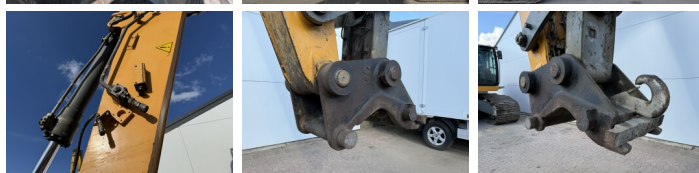

Liebherr

Liebherr R946 SHD - 11 Meter Long Reach

€ 56.000excl.

Ano **2014**
Número de referência **BM006806**
Horas **12.683**

Algemeen

Tipo R946 SHD - 11 Meter Long Reach
Localização Veldhoven, Netherlands
Dutch vehicle
Certificaat CE + EPA

Available at Boss Machinery! This Liebherr R946 SHD - 11 Meter Long Reach Excavators from 2014 has an engine power of 200 kW and counts 12683 operational hours. Always worked in The Netherlands. The total weight of this Liebherr R946 SHD - 11 Meter Long Reach is 44700 kg and the dimensions are 11.80 x 3.88 x 3.47. Furthermore, this R946 SHD - 11 Meter Long Reach is equipped with Radio, Airco, Bluetooth, Engate rápido, AdBlue, Heated Seat, Camera, Função hidráulica extra, Função do martelo, Lubrificação central. The Liebherr Excavators also has a CE + EPA marking. Do you want more information or do you want to try the Liebherr R946 SHD - 11 Meter Long Reach at our yard? Please let us know.

Descrição

Maten / Gewichten

Peso 44700
Dimensões C*L*A 11.80 x 3.88 x 3.47

Motor informatie

Marca do motor Liebherr
Modelo de motor D936 A7
Cilindros 6
Turbo
Capacidade em kW 200

BOSS
MACHINERY