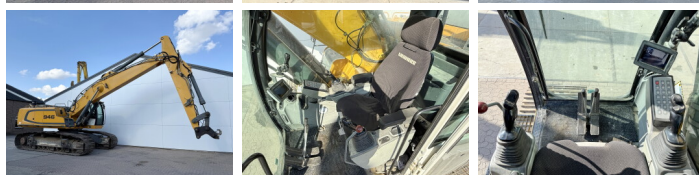

Liebherr

Liebherr R946 SHD - 11 Meter Long Reach

€ 56.000excl.

Ano **2014**
Número de referência **BM006806**
Horas **12.683**

Algemeen

Tipo R946 SHD - 11 Meter Long Reach
Localização Veldhoven, Netherlands
Dutch vehicle
Certificaat CE + EPA

Available at Boss Machinery! This Liebherr R946 SHD - 11 Meter Long Reach Excavators from 2014 has an engine power of 200 kW and counts 12683 operational hours. Always worked in The Netherlands. The total weight of this Liebherr R946 SHD - 11 Meter Long Reach is 44700 kg and the dimensions are 11.80 x 3.88 x 3.47. Furthermore, this R946 SHD - 11 Meter Long Reach is equipped with Radio, Airco, Bluetooth, Engate rápido, AdBlue, Heated Seat, Camera, Função hidráulica extra, Função do martelo, Lubrificação central. The Liebherr Excavators also has a CE + EPA marking. Do you want more information or do you want to try the Liebherr R946 SHD - 11 Meter Long Reach at our yard? Please let us know.

Descrição

Maten / Gewichten

Peso 44700
Dimensões C*L*A 11.80 x 3.88 x 3.47

Motor informatie

Marca do motor Liebherr
Modelo de motor D936 A7
Cilindros 6
Turbo
Capacidade em kW 200

BOSS
MACHINERY