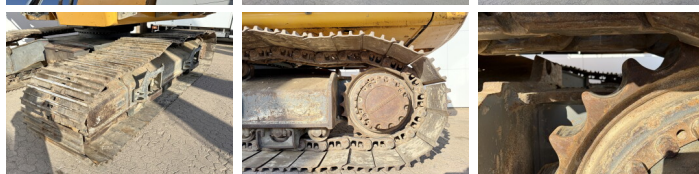

Liebherr

Liebherr R946 SHD - 11 Meter Long Reach

€ 56.000excl.

Ano **2014**
Número de referência **BM006806**
Horas **12.683**

Algemeen

Tipo R946 SHD - 11 Meter Long Reach
Localização Veldhoven, Netherlands
Dutch vehicle
Certificaat CE + EPA

Available at Boss Machinery! This Liebherr R946 SHD - 11 Meter Long Reach Excavators from 2014 has an engine power of 200 kW and counts 12683 operational hours. Always worked in The Netherlands. The total weight of this Liebherr R946 SHD - 11 Meter Long Reach is 44700 kg and the dimensions are 11.80 x 3.88 x 3.47. Furthermore, this R946 SHD - 11 Meter Long Reach is equipped with Radio, Airco, Bluetooth, Engate rápido, AdBlue, Heated Seat, Camera, Função hidráulica extra, Função do martelo, Lubrificação central. The Liebherr Excavators also has a CE + EPA marking. Do you want more information or do you want to try the Liebherr R946 SHD - 11 Meter Long Reach at our yard? Please let us know.

Descrição

Maten / Gewichten

Peso 44700
Dimensões C*L*A 11.80 x 3.88 x 3.47

Motor informatie

Marca do motor Liebherr
Modelo de motor D936 A7
Cilindros 6
Turbo
Capacidade em kW 200

BOSS
MACHINERY