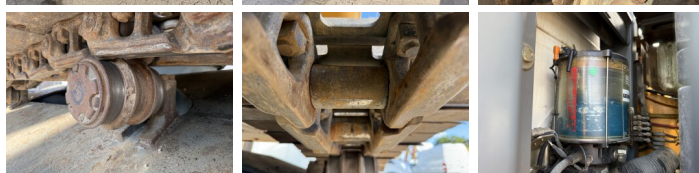

Liebherr

Liebherr R946 SHD - 11 Meter Long Reach

€ 56.000excl.

Ano **2014**
Número de referência **BM006806**
Horas **12.683**

Algemeen

Tipo R946 SHD - 11 Meter Long Reach
Localização Veldhoven, Netherlands
Dutch vehicle
Certificaat CE + EPA

Available at Boss Machinery! This Liebherr R946 SHD - 11 Meter Long Reach Excavators from 2014 has an engine power of 200 kW and counts 12683 operational hours. Always worked in The Netherlands. The total weight of this Liebherr R946 SHD - 11 Meter Long Reach is 44700 kg and the dimensions are 11.80 x 3.88 x 3.47. Furthermore, this R946 SHD - 11 Meter Long Reach is equipped with Radio, Airco, Bluetooth, Engate rápido, AdBlue, Heated Seat, Camera, Função hidráulica extra, Função do martelo, Lubrificação central. The Liebherr Excavators also has a CE + EPA marking. Do you want more information or do you want to try the Liebherr R946 SHD - 11 Meter Long Reach at our yard? Please let us know.

Descrição

Maten / Gewichten

Peso 44700
Dimensões C*L*A 11.80 x 3.88 x 3.47

Motor informatie

Marca do motor Liebherr
Modelo de motor D936 A7
Cilindros 6
Turbo
Capacidade em kW 200

BOSS
MACHINERY