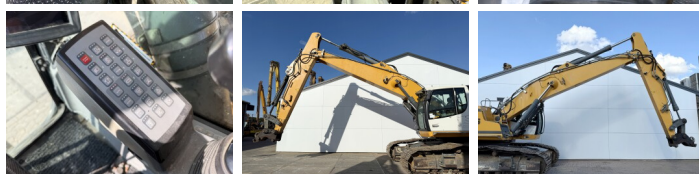

Liebherr

Liebherr R946 SHD - 11 Meter Long Reach

€ 56.000excl.

Ano **2014**
Número de referência **BM006806**
Horas **12.683**

Algemeen

Tipo R946 SHD - 11 Meter Long Reach
Localização Veldhoven, Netherlands
Dutch vehicle
Certificaat CE + EPA

Available at Boss Machinery! This Liebherr R946 SHD - 11 Meter Long Reach Excavators from 2014 has an engine power of 200 kW and counts 12683 operational hours. Always worked in The Netherlands. The total weight of this Liebherr R946 SHD - 11 Meter Long Reach is 44700 kg and the dimensions are 11.80 x 3.88 x 3.47. Furthermore, this R946 SHD - 11 Meter Long Reach is equipped with Radio, Airco, Bluetooth, Engate rápido, AdBlue, Heated Seat, Camera, Função hidráulica extra, Função do martelo, Lubrificação central. The Liebherr Excavators also has a CE + EPA marking. Do you want more information or do you want to try the Liebherr R946 SHD - 11 Meter Long Reach at our yard? Please let us know.

Descrição

Maten / Gewichten

Peso 44700
Dimensões C*L*A 11.80 x 3.88 x 3.47

Motor informatie

Marca do motor Liebherr
Modelo de motor D936 A7
Cilindros 6
Turbo
Capacidade em kW 200

BOSS
MACHINERY