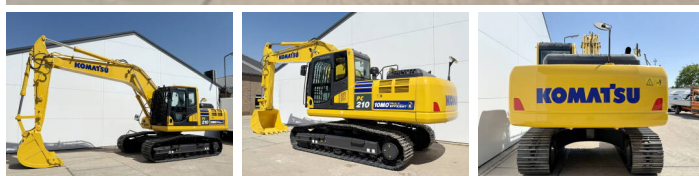

Komatsu

Komatsu PC210-10M0

BOSS
MACHINERY

Ano **2026**
Número de referência **BM006624**
Horas **8**

Algemeen

Tipo PC210-10M0
Localização Veldhoven, Netherlands
Certificaat NOT FOR SALE IN EU / NO CE MARK

Descrição Available at Boss Machinery! This Komatsu PC210-10M0 Excavators from 2026 has an engine power of 123 kW and counts 8 operational hours. The total weight of this Komatsu PC210-10M0 is 22000 kg and the dimensions are 8.60 x 2.81 x 3.14. Furthermore, this PC210-10M0 is equipped with Bluetooth, Air Suspension Seat, Radio, Climate Control, Airco, Função hidráulica extra, Função do martelo. The Komatsu Excavators also has a NOT FOR SALE IN EU / NO CE MARK marking. Do you want more information or do you want to try the Komatsu PC210-10M0 at our yard? Please let us know.

Maten / Gewichten

Peso 22000
Dimensões C*L*A 8.60 x 2.81 x 3.14

Motor informatie

Marca do motor Komatsu
Modelo de motor SAA6D107E-1
Turbo
Capacidade em kW 123

Banden / Rupsen

Roda dentada% 100
Cadeia % 100
Plate% 100
Largura da placa 60 cm

Opties

Bluetooth