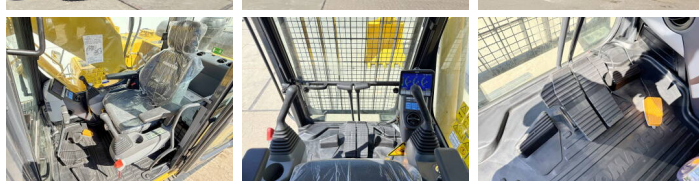

Komatsu

Komatsu PC210-10M0

BOSS
MACHINERY

Ano **2026**
Número de referência **BM006624**
Horas **8**

Algemeen

Tipo PC210-10M0
Localização Veldhoven, Netherlands
Certificaat NOT FOR SALE IN EU / NO CE MARK

Descrição Available at Boss Machinery! This Komatsu PC210-10M0 Excavators from 2026 has an engine power of 123 kW and counts 8 operational hours. The total weight of this Komatsu PC210-10M0 is 22000 kg and the dimensions are 8.60 x 2.81 x 3.14. Furthermore, this PC210-10M0 is equipped with Bluetooth, Air Suspension Seat, Radio, Climate Control, Airco, Função hidráulica extra, Função do martelo. The Komatsu Excavators also has a NOT FOR SALE IN EU / NO CE MARK marking. Do you want more information or do you want to try the Komatsu PC210-10M0 at our yard? Please let us know.

Maten / Gewichten

Peso 22000
Dimensões C*L*A 8.60 x 2.81 x 3.14

Motor informatie

Marca do motor Komatsu
Modelo de motor SAA6D107E-1
Turbo
Capacidade em kW 123

Banden / Rupsen

Roda dentada% 100
Cadeia % 100
Plate% 100
Largura da placa 60 cm

Opties

Bluetooth

Air Suspension Seat
Radio
Climate Control
Airco
Função hidráulica extra
Função do martelo