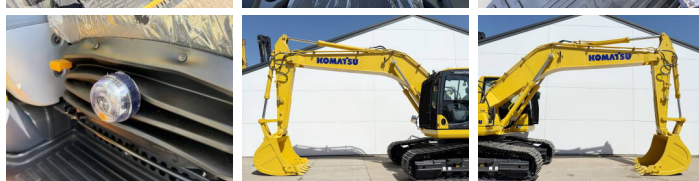

Komatsu

Komatsu PC210-10M0

BOSS
MACHINERY

Ano **2026**
Número de referência **BM006624**
Horas **8**

Algemeen

Tipo PC210-10M0
Localização Veldhoven, Netherlands
Certificaat NOT FOR SALE IN EU / NO CE MARK

Descrição Available at Boss Machinery! This Komatsu PC210-10M0 Excavators from 2026 has an engine power of 123 kW and counts 8 operational hours. The total weight of this Komatsu PC210-10M0 is 22000 kg and the dimensions are 8.60 x 2.81 x 3.14. Furthermore, this PC210-10M0 is equipped with Bluetooth, Air Suspension Seat, Radio, Climate Control, Airco, Função hidráulica extra, Função do martelo. The Komatsu Excavators also has a NOT FOR SALE IN EU / NO CE MARK marking. Do you want more information or do you want to try the Komatsu PC210-10M0 at our yard? Please let us know.

Maten / Gewichten

Peso 22000
Dimensões C*L*A 8.60 x 2.81 x 3.14

Motor informatie

Marca do motor Komatsu
Modelo de motor SAA6D107E-1
Turbo
Capacidade em kW 123

Banden / Rupsen

Roda dentada% 100
Cadeia % 100
Plate% 100
Largura da placa 60 cm

Opties

Bluetooth

Air Suspension Seat
Radio
Climate Control
Airco
Função hidráulica extra
Função do martelo