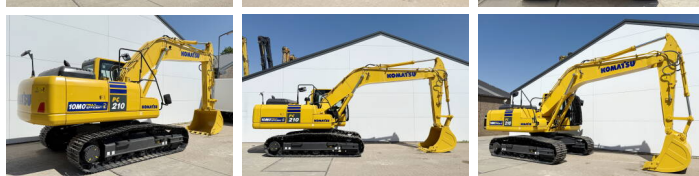

Komatsu

Komatsu PC210-10M0

BOSS
MACHINERY

Ano **2026**
Número de referência **BM006624**
Horas **8**

Algemeen

Tipo PC210-10M0
Localização Veldhoven, Netherlands
Certificaat NOT FOR SALE IN EU / NO CE MARK

Descrição Available at Boss Machinery! This Komatsu PC210-10M0 Excavators from 2026 has an engine power of 123 kW and counts 8 operational hours. The total weight of this Komatsu PC210-10M0 is 22000 kg and the dimensions are 8.60 x 2.81 x 3.14. Furthermore, this PC210-10M0 is equipped with Bluetooth, Air Suspension Seat, Radio, Climate Control, Airco, Função hidráulica extra, Função do martelo. The Komatsu Excavators also has a NOT FOR SALE IN EU / NO CE MARK marking. Do you want more information or do you want to try the Komatsu PC210-10M0 at our yard? Please let us know.

Maten / Gewichten

Peso 22000
Dimensões C*L*A 8.60 x 2.81 x 3.14

Motor informatie

Marca do motor Komatsu
Modelo de motor SAA6D107E-1
Turbo
Capacidade em kW 123

Banden / Rupsen

Roda dentada% 100
Cadeia % 100
Plate% 100
Largura da placa 60 cm

Opties

Bluetooth

Air Suspension Seat
Radio
Climate Control
Airco
Função hidráulica extra
Função do martelo