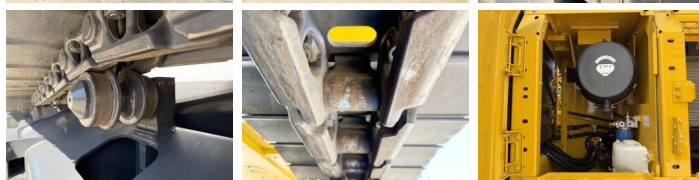

Komatsu

Komatsu PC210-10M0

BOSS
MACHINERY

Ano **2026**
Número de referência **BM006624**
Horas **8**

Algemeen

Tipo PC210-10M0
Localização Veldhoven, Netherlands
Certificaat NOT FOR SALE IN EU / NO CE MARK

Descrição Available at Boss Machinery! This Komatsu PC210-10M0 Excavators from 2026 has an engine power of 123 kW and counts 8 operational hours. The total weight of this Komatsu PC210-10M0 is 22000 kg and the dimensions are 8.60 x 2.81 x 3.14. Furthermore, this PC210-10M0 is equipped with Bluetooth, Air Suspension Seat, Radio, Climate Control, Airco, Função hidráulica extra, Função do martelo. The Komatsu Excavators also has a NOT FOR SALE IN EU / NO CE MARK marking. Do you want more information or do you want to try the Komatsu PC210-10M0 at our yard? Please let us know.

Maten / Gewichten

Peso 22000
Dimensões C*L*A 8.60 x 2.81 x 3.14

Motor informatie

Marca do motor Komatsu
Modelo de motor SAA6D107E-1
Turbo
Capacidade em kW 123

Banden / Rupsen

Roda dentada% 100
Cadeia % 100
Plate% 100
Largura da placa 60 cm

Opties

Bluetooth

Air Suspension Seat
Radio
Climate Control
Airco
Função hidráulica extra
Função do martelo