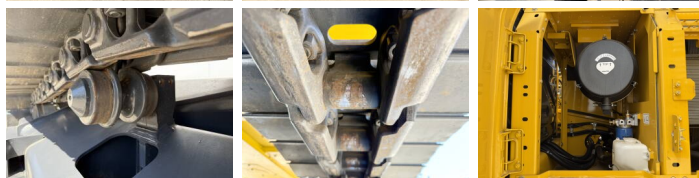

Komatsu

Komatsu PC210-10M0

BOSS
MACHINERY

Ano **2026**
Número de referência **BM006624**
Horas **8**

Algemeen

Tipo PC210-10M0
Localização Veldhoven, Netherlands
Certificaat NOT FOR SALE IN EU / NO CE MARK

Descrição Available at Boss Machinery! This Komatsu PC210-10M0 Excavators from 2026 has an engine power of 123 kW and counts 8 operational hours. The total weight of this Komatsu PC210-10M0 is 22000 kg and the dimensions are 8.60 x 2.81 x 3.14. Furthermore, this PC210-10M0 is equipped with Airco, Bluetooth, Air Suspension Seat, Radio, Climate Control, Função hidráulica extra, Função do martelo. The Komatsu Excavators also has a NOT FOR SALE IN EU / NO CE MARK marking. Do you want more information or do you want to try the Komatsu PC210-10M0 at our yard? Please let us know.

Maten / Gewichten

Dimensões C*L*A 8.60 x 2.81 x 3.14
Peso 22000

Motor informatie

Marca do motor Komatsu
Modelo de motor SAA6D107E-1
Turbo
Capacidade em kW 123

Banden / Rupsen

Roda dentada% 100
Cadeia % 100
Plate% 100
Largura da placa 60 cm

Opties

Airco

Bluetooth

Air Suspension Seat

Radio

Climate Control

Função hidráulica extra

Função do martelo