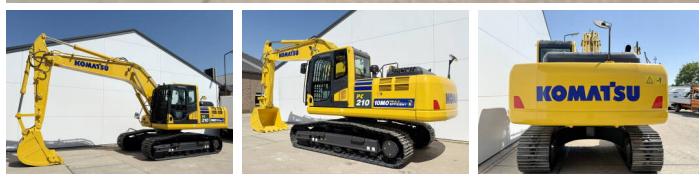

Komatsu

Komatsu PC210-10M0

BOSS
MACHINERY

Ano **2026**
Número de referência **BM006624**
Horas **8**

Algemeen

Tipo PC210-10M0
Localização Veldhoven, Netherlands
Certificaat NOT FOR SALE IN EU / NO CE MARK

Descrição Available at Boss Machinery! This Komatsu PC210-10M0 Excavators from 2026 has an engine power of 123 kW and counts 8 operational hours. The total weight of this Komatsu PC210-10M0 is 22000 kg and the dimensions are 8.60 x 2.81 x 3.14. Furthermore, this PC210-10M0 is equipped with Airco, Bluetooth, Air Suspension Seat, Radio, Climate Control, Função hidráulica extra, Função do martelo. The Komatsu Excavators also has a NOT FOR SALE IN EU / NO CE MARK marking. Do you want more information or do you want to try the Komatsu PC210-10M0 at our yard? Please let us know.

Maten / Gewichten

Dimensões C*L*A 8.60 x 2.81 x 3.14
Peso 22000

Motor informatie

Marca do motor Komatsu
Modelo de motor SAA6D107E-1
Turbo
Capacidade em kW 123

Banden / Rupsen

Roda dentada% 100
Cadeia % 100
Plate% 100
Largura da placa 60 cm