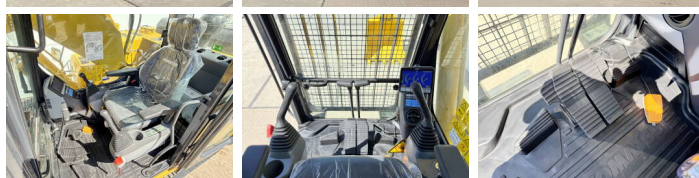

Komatsu

Komatsu PC210-10M0

BOSS
MACHINERY

Ano **2026**
Número de referência **BM006624**
Horas **8**

Algemeen

Tipo PC210-10M0
Localização Veldhoven, Netherlands
Certificaat NOT FOR SALE IN EU / NO CE MARK

Descrição Available at Boss Machinery! This Komatsu PC210-10M0 Excavators from 2026 has an engine power of 123 kW and counts 8 operational hours. The total weight of this Komatsu PC210-10M0 is 22000 kg and the dimensions are 8.60 x 2.81 x 3.14. Furthermore, this PC210-10M0 is equipped with Airco, Bluetooth, Air Suspension Seat, Radio, Climate Control, Função hidráulica extra, Função do martelo. The Komatsu Excavators also has a NOT FOR SALE IN EU / NO CE MARK marking. Do you want more information or do you want to try the Komatsu PC210-10M0 at our yard? Please let us know.

Maten / Gewichten

Dimensões C*L*A 8.60 x 2.81 x 3.14
Peso 22000

Motor informatie

Marca do motor Komatsu
Modelo de motor SAA6D107E-1
Turbo
Capacidade em kW 123

Banden / Rupsen

Roda dentada% 100
Cadeia % 100
Plate% 100
Largura da placa 60 cm

Opties

Airco

Bluetooth

Air Suspension Seat

Radio

Climate Control

Função hidráulica extra

Função do martelo