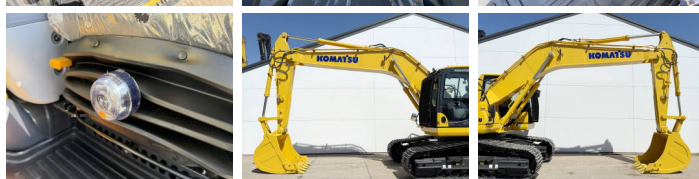

Komatsu

Komatsu PC210-10M0

BOSS
MACHINERY

Ano **2026**
Número de referência **BM006624**
Horas **8**

Algemeen

Tipo PC210-10M0
Localização Veldhoven, Netherlands
Certificaat NOT FOR SALE IN EU / NO CE MARK

Descrição Available at Boss Machinery! This Komatsu PC210-10M0 Excavators from 2026 has an engine power of 123 kW and counts 8 operational hours. The total weight of this Komatsu PC210-10M0 is 22000 kg and the dimensions are 8.60 x 2.81 x 3.14. Furthermore, this PC210-10M0 is equipped with Airco, Bluetooth, Air Suspension Seat, Radio, Climate Control, Função hidráulica extra, Função do martelo. The Komatsu Excavators also has a NOT FOR SALE IN EU / NO CE MARK marking. Do you want more information or do you want to try the Komatsu PC210-10M0 at our yard? Please let us know.

Maten / Gewichten

Dimensões C*L*A 8.60 x 2.81 x 3.14
Peso 22000

Motor informatie

Marca do motor Komatsu
Modelo de motor SAA6D107E-1
Turbo
Capacidade em kW 123

Banden / Rupsen

Roda dentada% 100
Cadeia % 100
Plate% 100
Largura da placa 60 cm

Opties

Airco

Bluetooth

Air Suspension Seat

Radio

Climate Control

Função hidráulica extra

Função do martelo