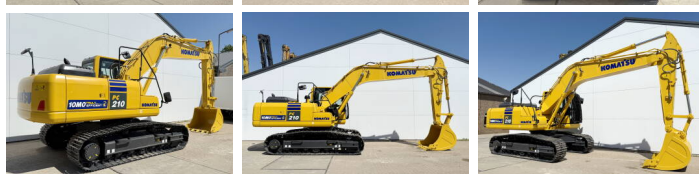

Komatsu

Komatsu PC210-10M0

BOSS
MACHINERY

Ano **2026**
Número de referência **BM006624**
Horas **8**

Algemeen

Tipo PC210-10M0
Localização Veldhoven, Netherlands
Certificaat NOT FOR SALE IN EU / NO CE MARK

Descrição Available at Boss Machinery! This Komatsu PC210-10M0 Excavators from 2026 has an engine power of 123 kW and counts 8 operational hours. The total weight of this Komatsu PC210-10M0 is 22000 kg and the dimensions are 8.60 x 2.81 x 3.14. Furthermore, this PC210-10M0 is equipped with Airco, Bluetooth, Air Suspension Seat, Radio, Climate Control, Função hidráulica extra, Função do martelo. The Komatsu Excavators also has a NOT FOR SALE IN EU / NO CE MARK marking. Do you want more information or do you want to try the Komatsu PC210-10M0 at our yard? Please let us know.

Maten / Gewichten

Dimensões C*L*A 8.60 x 2.81 x 3.14
Peso 22000

Motor informatie

Marca do motor Komatsu
Modelo de motor SAA6D107E-1
Turbo
Capacidade em kW 123

Banden / Rupsen

Roda dentada% 100
Cadeia % 100
Plate% 100
Largura da placa 60 cm

Opties

Airco

Bluetooth

Air Suspension Seat

Radio

Climate Control

Função hidráulica extra

Função do martelo