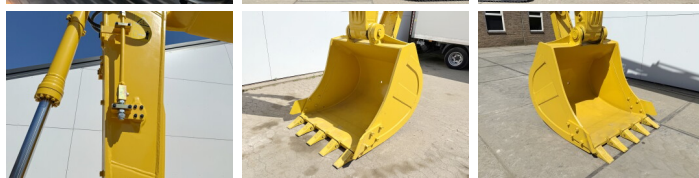

Komatsu

Komatsu PC210-10M0

BOSS
MACHINERY

Ano **2026**
Número de referência **BM006624**
Horas **8**

Algemeen

Tipo PC210-10M0
Localização Veldhoven, Netherlands
Certificaat NOT FOR SALE IN EU / NO CE MARK

Descrição Available at Boss Machinery! This Komatsu PC210-10M0 Excavators from 2026 has an engine power of 123 kW and counts 8 operational hours. The total weight of this Komatsu PC210-10M0 is 22000 kg and the dimensions are 8.60 x 2.81 x 3.14. Furthermore, this PC210-10M0 is equipped with Air Suspension Seat, Radio, Climate Control, Airco, Bluetooth, Função hidráulica extra, Função do martelo. The Komatsu Excavators also has a NOT FOR SALE IN EU / NO CE MARK marking. Do you want more information or do you want to try the Komatsu PC210-10M0 at our yard? Please let us know.

Maten / Gewichten

Dimensões C*L*A 8.60 x 2.81 x 3.14
Peso 22000

Motor informatie

Marca do motor Komatsu
Modelo de motor SAA6D107E-1
Turbo
Capacidade em kW 123

Banden / Rupsen

Plate% 100
Roda dentada% 100
Cadeia % 100
Largura da placa 60 cm

Opties

Air Suspension Seat

Radio

Climate Control

Airco

Bluetooth

Função hidráulica extra

Função do martelo