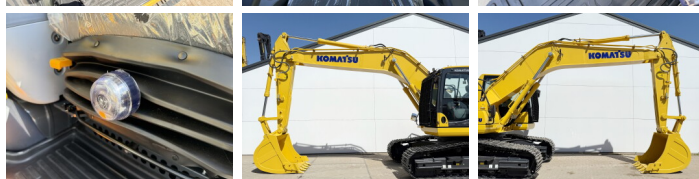

Komatsu

Komatsu PC210-10M0

BOSS
MACHINERY

Ano **2026**
Número de referência **BM006624**
Horas **8**

Algemeen

Tipo PC210-10M0
Localização Veldhoven, Netherlands
Certificaat NOT FOR SALE IN EU / NO CE MARK

Descrição Available at Boss Machinery! This Komatsu PC210-10M0 Excavators from 2026 has an engine power of 123 kW and counts 8 operational hours. The total weight of this Komatsu PC210-10M0 is 22000 kg and the dimensions are 8.60 x 2.81 x 3.14. Furthermore, this PC210-10M0 is equipped with Air Suspension Seat, Radio, Climate Control, Airco, Bluetooth, Função hidráulica extra, Função do martelo. The Komatsu Excavators also has a NOT FOR SALE IN EU / NO CE MARK marking. Do you want more information or do you want to try the Komatsu PC210-10M0 at our yard? Please let us know.

Maten / Gewichten

Dimensões C*L*A 8.60 x 2.81 x 3.14
Peso 22000

Motor informatie

Marca do motor Komatsu
Modelo de motor SAA6D107E-1
Turbo
Capacidade em kW 123

Banden / Rupsen

Plate% 100
Roda dentada% 100
Cadeia % 100
Largura da placa 60 cm

Opties

Air Suspension Seat

Radio

Climate Control

Airco

Bluetooth

Função hidráulica extra

Função do martelo