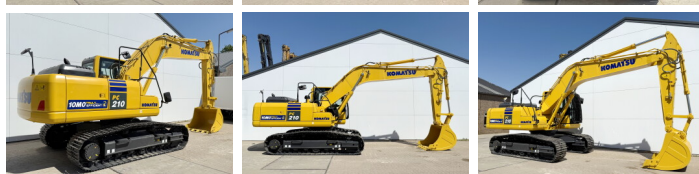

Komatsu

Komatsu PC210-10M0

BOSS
MACHINERY

Ano **2026**
Número de referência **BM006624**
Horas **8**

Algemeen

Tipo PC210-10M0
Localização Veldhoven, Netherlands
Certificaat NOT FOR SALE IN EU / NO CE MARK

Descrição Available at Boss Machinery! This Komatsu PC210-10M0 Excavators from 2026 has an engine power of 123 kW and counts 8 operational hours. The total weight of this Komatsu PC210-10M0 is 22000 kg and the dimensions are 8.60 x 2.81 x 3.14. Furthermore, this PC210-10M0 is equipped with Air Suspension Seat, Radio, Climate Control, Airco, Bluetooth, Função hidráulica extra, Função do martelo. The Komatsu Excavators also has a NOT FOR SALE IN EU / NO CE MARK marking. Do you want more information or do you want to try the Komatsu PC210-10M0 at our yard? Please let us know.

Maten / Gewichten

Dimensões C*L*A 8.60 x 2.81 x 3.14
Peso 22000

Motor informatie

Marca do motor Komatsu
Modelo de motor SAA6D107E-1
Turbo
Capacidade em kW 123

Banden / Rupsen

Plate% 100
Roda dentada% 100
Cadeia % 100
Largura da placa 60 cm

Opties

Air Suspension Seat

Radio

Climate Control

Airco

Bluetooth

Função hidráulica extra

Função do martelo