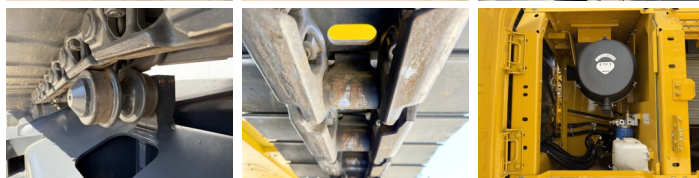

Komatsu

Komatsu PC210-10M0

BOSS
MACHINERY

Ano **2026**
Número de referência **BM006624**
Horas **8**

Algemeen

Tipo PC210-10M0
Localização Veldhoven, Netherlands
Certificaat NOT FOR SALE IN EU / NO CE MARK

Descrição Available at Boss Machinery! This Komatsu PC210-10M0 Excavators from 2026 has an engine power of 123 kW and counts 8 operational hours. The total weight of this Komatsu PC210-10M0 is 22000 kg and the dimensions are 8.60 x 2.81 x 3.14. Furthermore, this PC210-10M0 is equipped with Air Suspension Seat, Radio, Climate Control, Airco, Bluetooth, Função hidráulica extra, Função do martelo. The Komatsu Excavators also has a NOT FOR SALE IN EU / NO CE MARK marking. Do you want more information or do you want to try the Komatsu PC210-10M0 at our yard? Please let us know.

Maten / Gewichten

Dimensões C*L*A 8.60 x 2.81 x 3.14
Peso 22000

Motor informatie

Marca do motor Komatsu
Modelo de motor SAA6D107E-1
Turbo
Capacidade em kW 123

Banden / Rupsen

Plate% 100
Roda dentada% 100
Cadeia % 100
Largura da placa 60 cm

Opties

Air Suspension Seat

Radio

Climate Control

Airco

Bluetooth

Função hidráulica extra

Função do martelo