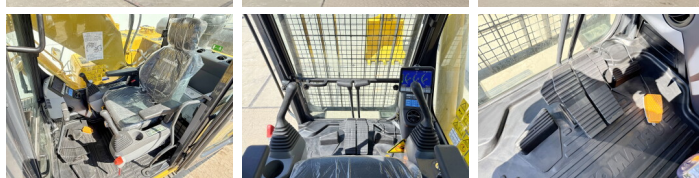

Komatsu

Komatsu PC210-10M0

BOSS
MACHINERY

Ano **2026**
Número de referência **BM006624**
Horas **8**

Algemeen

Tipo PC210-10M0
Localização Veldhoven, Netherlands
Certificaat NOT FOR SALE IN EU / NO CE MARK

Descrição Available at Boss Machinery! This Komatsu PC210-10M0 Excavators from 2026 has an engine power of 123 kW and counts 8 operational hours. The total weight of this Komatsu PC210-10M0 is 22000 kg and the dimensions are 8.60 x 2.81 x 3.14. Furthermore, this PC210-10M0 is equipped with Air Suspension Seat, Radio, Climate Control, Airco, Bluetooth, Função hidráulica extra, Função do martelo. The Komatsu Excavators also has a NOT FOR SALE IN EU / NO CE MARK marking. Do you want more information or do you want to try the Komatsu PC210-10M0 at our yard? Please let us know.

Maten / Gewichten

Dimensões C*L*A 8.60 x 2.81 x 3.14
Peso 22000

Motor informatie

Marca do motor Komatsu
Modelo de motor SAA6D107E-1
Turbo
Capacidade em kW 123

Banden / Rupsen

Plate% 100
Roda dentada% 100
Cadeia % 100
Largura da placa 60 cm

Opties

Air Suspension Seat

Radio

Climate Control

Airco

Bluetooth

Função hidráulica extra

Função do martelo