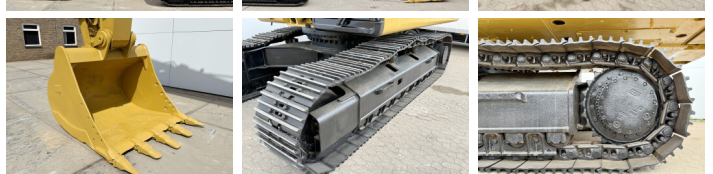

Caterpillar

Caterpillar 336FLN

BOSS
MACHINERY

Ano **2016**
Número de referência **BM006596**
Horas **15.118**

Algemeen

Tipo **336FLN**
Localização **Veldhoven, Netherlands**
Certificaat **CE + EPA**
Available at Boss Machinery! This Caterpillar 336FLN Excavators from 2016 has an engine power of 234 kW and counts 15118 operational hours. The total weight of this Caterpillar 336FLN is 36830 kg and the dimensions are 11.25 x 3.00 x 3.47. Furthermore, this 336FLN is equipped with AdBlue, Climate Control, Bluetooth, Camera, Airco, Radio, Heated Seat, Função hidráulica extra, Função do martelo, Lubrificação central. The Caterpillar Excavators also has a CE + EPA marking. Do you want more information or do you want to try the Caterpillar 336FLN at our yard? Please let us know.

Opties

AdBlue
Climate Control
Bluetooth
Camera

Airco

Radio

Heated Seat

Função hidráulica extra

Função do martelo

Lubrificação central