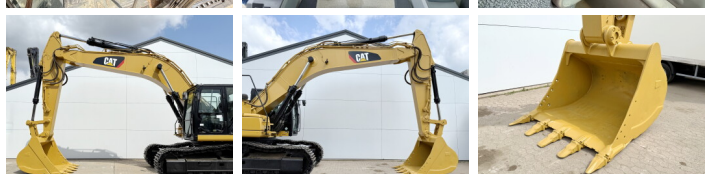

Caterpillar

Caterpillar 336FLN

BOSS
MACHINERY

Ano **2016**
Número de referência **BM006596**
Horas **15.118**

Algemeen

Tipo **336FLN**
Localização **Veldhoven, Netherlands**
Certificaat **CE + EPA**
Available at Boss Machinery! This Caterpillar 336FLN Excavators from 2016 has an engine power of 234 kW and counts 15118 operational hours. The total weight of this Caterpillar 336FLN is 36830 kg and the dimensions are 11.25 x 3.00 x 3.47. Furthermore, this 336FLN is equipped with AdBlue, Climate Control, Bluetooth, Camera, Airco, Radio, Heated Seat, Função hidráulica extra, Função do martelo, Lubrificação central. The Caterpillar Excavators also has a CE + EPA marking. Do you want more information or do you want to try the Caterpillar 336FLN at our yard? Please let us know.

Maten / Gewichten

Dimensões C*L*A **11.25 x 3.00 x 3.47**
Peso **36830**

Motor informatie

Marca do motor **Caterpillar**
Modelo de motor **C9.3**
Turbo
Capacidade em kW **234**

Banden / Rupsen

Largura da placa **60 cm**

Opties

AdBlue
Climate Control
Bluetooth
Camera

Airco

Radio

Heated Seat

Função hidráulica extra

Função do martelo

Lubrificação central