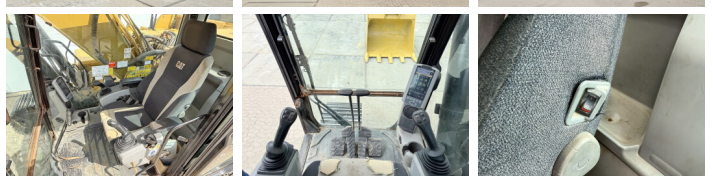

Caterpillar

Caterpillar 336FLN

BOSS
MACHINERY

Ano **2016**
Número de referência **BM006596**
Horas **15.118**

Algemeen

Tipo **336FLN**
Localização **Veldhoven, Netherlands**
Certificaat **CE + EPA**
Available at Boss Machinery! This Caterpillar 336FLN Excavators from 2016 has an engine power of 234 kW and counts 15118 operational hours. The total weight of this Caterpillar 336FLN is 36830 kg and the dimensions are 11.25 x 3.00 x 3.47. Furthermore, this 336FLN is equipped with AdBlue, Climate Control, Bluetooth, Camera, Airco, Radio, Heated Seat, Função hidráulica extra, Função do martelo, Lubrificação central. The Caterpillar Excavators also has a CE + EPA marking. Do you want more information or do you want to try the Caterpillar 336FLN at our yard? Please let us know.

Opties

AdBlue
Climate Control
Bluetooth
Camera

Airco

Radio

Heated Seat

Função hidráulica extra

Função do martelo

Lubrificação central