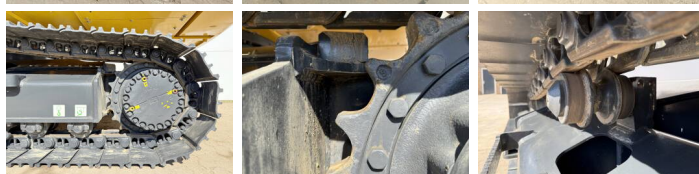

Descrição

Available at Boss Machinery! This Komatsu PC210LC-10M0 Excavators from 2026 has an engine power of 123 kW and counts 6 operational hours. The total weight of this Komatsu PC210LC-10M0 is 22000 kg and the dimensions are 9.75 x 3.00 x 3.20. Furthermore, this PC210LC-10M0 is equipped with Air Suspension Seat, Radio, Climate Control, Airco, Bluetooth, Função hidráulica extra, Função do martelo. The Komatsu Excavators also has a NOT FOR SALE IN EU / NO CE MARK marking. Do you want more information or do you want to try the Komatsu PC210LC-10M0 at our yard? Please let us know.

Opties

Air Suspension Seat

Radio

Climate Control

Airco

Bluetooth

Função hidráulica extra

Função do martelo