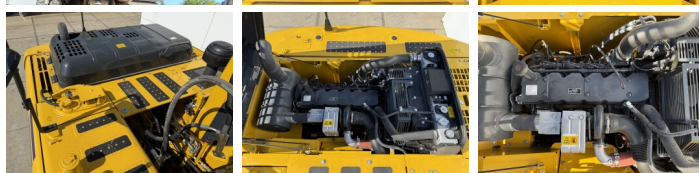

Descrição

Available at Boss Machinery! This Komatsu PC210LC-10M0 Excavators from 2026 has an engine power of 123 kW and counts 6 operational hours. The total weight of this Komatsu PC210LC-10M0 is 22000 kg and the dimensions are 9.75 x 3.00 x 3.20. Furthermore, this PC210LC-10M0 is equipped with Air Suspension Seat, Radio, Climate Control, Airco, Bluetooth, Função hidráulica extra, Função do martelo. The Komatsu Excavators also has a NOT FOR SALE IN EU / NO CE MARK marking. Do you want more information or do you want to try the Komatsu PC210LC-10M0 at our yard? Please let us know.

Opties

Air Suspension Seat

Radio

Climate Control

Airco

Bluetooth

Função hidráulica extra

Função do martelo