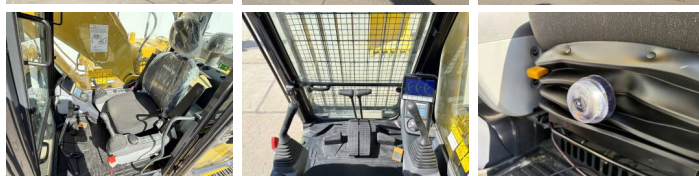

Descrição

Available at Boss Machinery! This Komatsu PC210LC-10M0 Excavators from 2026 has an engine power of 123 kW and counts 6 operational hours. The total weight of this Komatsu PC210LC-10M0 is 22000 kg and the dimensions are 9.75 x 3.00 x 3.20. Furthermore, this PC210LC-10M0 is equipped with Air Suspension Seat, Radio, Climate Control, Airco, Bluetooth, Função hidráulica extra, Função do martelo. The Komatsu Excavators also has a NOT FOR SALE IN EU / NO CE MARK marking. Do you want more information or do you want to try the Komatsu PC210LC-10M0 at our yard? Please let us know.

Opties

Air Suspension Seat

Radio

Climate Control

Airco

Bluetooth

Função hidráulica extra

Função do martelo