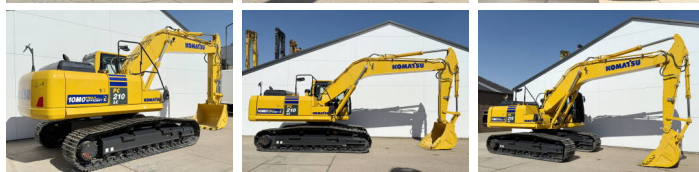

Komatsu

Komatsu PC210LC-10M0

BOSS
MACHINERY

Ano **2026**
Número de referência **BM006598**
Horas **6**

Algemeen

Tipo **PC210LC-10M0**
Localização **Veldhoven, Netherlands**
Certificaac **NOT FOR SALE IN EU / NO CE MARK**

Descrição

Available at Boss Machinery! This Komatsu PC210LC-10M0 Excavators from 2026 has an engine power of 123 kW and counts 6 operational hours. The total weight of this Komatsu PC210LC-10M0 is 22000 kg and the dimensions are 9.75 x 3.00 x 3.20. Furthermore, this PC210LC-10M0 is equipped with Air Suspension Seat, Radio, Climate Control, Airco, Bluetooth, Função hidráulica extra, Função do martelo. The Komatsu Excavators also has a NOT FOR SALE IN EU / NO CE MARK marking. Do you want more information or do you want to try the Komatsu PC210LC-10M0 at our yard? Please let us know.

Maten / Gewichten

Dimensões C*L*A **9.75 x 3.00 x 3.20**
Peso **22000**

Motor informatie

Marca do motor **Komatsu**
Modelo de motor **SAA6D107E-1**
Turbo
Capacidade em kW **123**

Banden / Rupsen

Plate% **100**
Roda dentada% **100**
Cadeia % **100**
Largura da placa **60 cm**

Opties

Air Suspension Seat

Radio

Climate Control

Airco

Bluetooth

Função hidráulica extra

Função do martelo