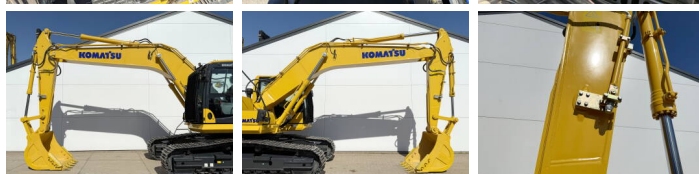

Descrição

Available at Boss Machinery! This Komatsu PC210LC-10M0 Excavators from 2026 has an engine power of 123 kW and counts 6 operational hours. The total weight of this Komatsu PC210LC-10M0 is 22000 kg and the dimensions are 9.75 x 3.00 x 3.20. Furthermore, this PC210LC-10M0 is equipped with Air Suspension Seat, Radio, Climate Control, Airco, Bluetooth, Função hidráulica extra, Função do martelo. The Komatsu Excavators also has a NOT FOR SALE IN EU / NO CE MARK marking. Do you want more information or do you want to try the Komatsu PC210LC-10M0 at our yard? Please let us know.

Opties

Air Suspension Seat

Radio

Climate Control

Airco

Bluetooth

Função hidráulica extra

Função do martelo