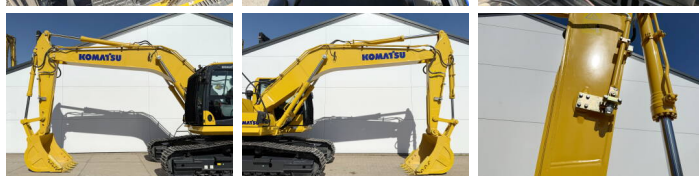

Descrição

Available at Boss Machinery! This Komatsu PC210LC-10M0 Excavators from 2026 has an engine power of 123 kW and counts 6 operational hours. The total weight of this Komatsu PC210LC-10M0 is 22000 kg and the dimensions are 9.75 x 3.00 x 3.20. Furthermore, this PC210LC-10M0 is equipped with Bluetooth, Air Suspension Seat, Radio, Climate Control, Airco, Função hidráulica extra, Função do martelo. The Komatsu Excavators also has a NOT FOR SALE IN EU / NO CE MARK marking. Do you want more information or do you want to try the Komatsu PC210LC-10M0 at our yard? Please let us know.

Maten / Gewichten

Peso 22000
Dimensões C*L*A 9.75 x 3.00 x 3.20

Motor informatie

Marca do motor Komatsu
Modelo de motor SAA6D107E-1
Turbo
Capacidade em kW 123

Banden / Rupsen

Roda dentada% 100
Cadeia % 100
Plate% 100
Largura da placa 60 cm

Opties

Bluetooth

Air Suspension Seat
Radio
Climate Control
Airco
Função hidráulica extra
Função do martelo