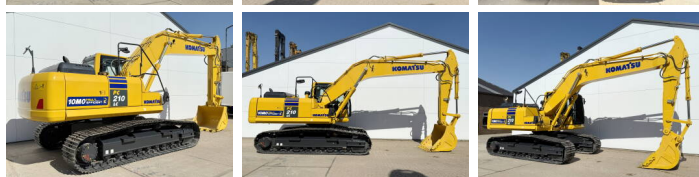

Komatsu

Komatsu PC210LC-10M0

BOSS
MACHINERY

Ano **2026**
Número de referência **BM006598**
Horas **6**

Algemeen

Tipo PC210LC-10M0
Localização Veldhoven, Netherlands
Certificaat NOT FOR SALE IN EU / NO CE MARK

Descrição

Available at Boss Machinery! This Komatsu PC210LC-10M0 Excavators from 2026 has an engine power of 123 kW and counts 6 operational hours. The total weight of this Komatsu PC210LC-10M0 is 22000 kg and the dimensions are 9.75 x 3.00 x 3.20. Furthermore, this PC210LC-10M0 is equipped with Bluetooth, Air Suspension Seat, Radio, Climate Control, Airco, Função hidráulica extra, Função do martelo. The Komatsu Excavators also has a NOT FOR SALE IN EU / NO CE MARK marking. Do you want more information or do you want to try the Komatsu PC210LC-10M0 at our yard? Please let us know.

Maten / Gewichten

Peso 22000
Dimensões C*L*A 9.75 x 3.00 x 3.20

Motor informatie

Marca do motor Komatsu
Modelo de motor SAA6D107E-1
Turbo
Capacidade em kW 123

Banden / Rupsen

Roda dentada% 100
Cadeia % 100
Plate% 100
Largura da placa 60 cm

Opties

Bluetooth