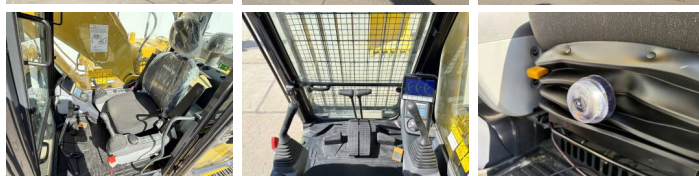

Descrição

Available at Boss Machinery! This Komatsu PC210LC-10M0 Excavators from 2026 has an engine power of 123 kW and counts 6 operational hours. The total weight of this Komatsu PC210LC-10M0 is 22000 kg and the dimensions are 9.75 x 3.00 x 3.20. Furthermore, this PC210LC-10M0 is equipped with Bluetooth, Air Suspension Seat, Radio, Climate Control, Airco, Função hidráulica extra, Função do martelo. The Komatsu Excavators also has a NOT FOR SALE IN EU / NO CE MARK marking. Do you want more information or do you want to try the Komatsu PC210LC-10M0 at our yard? Please let us know.

Opties

Bluetooth

Air Suspension Seat
Radio
Climate Control
Airco
Função hidráulica extra
Função do martelo