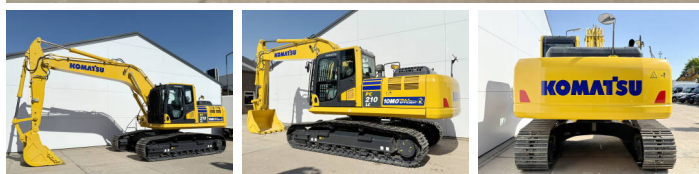

Komatsu

Komatsu PC210LC-10M0

BOSS
MACHINERY

Ano **2026**
Número de referência **BM006598**
Horas **6**

Algemeen

Tipo PC210LC-10M0
Localização Veldhoven, Netherlands
Certificaat NOT FOR SALE IN EU / NO CE MARK

Descrição

Available at Boss Machinery! This Komatsu PC210LC-10M0 Excavators from 2026 has an engine power of 123 kW and counts 6 operational hours. The total weight of this Komatsu PC210LC-10M0 is 22000 kg and the dimensions are 9.75 x 3.00 x 3.20. Furthermore, this PC210LC-10M0 is equipped with Bluetooth, Air Suspension Seat, Radio, Climate Control, Airco, Função hidráulica extra, Função do martelo. The Komatsu Excavators also has a NOT FOR SALE IN EU / NO CE MARK marking. Do you want more information or do you want to try the Komatsu PC210LC-10M0 at our yard? Please let us know.

Maten / Gewichten

Peso 22000
Dimensões C*L*A 9.75 x 3.00 x 3.20

Motor informatie

Marca do motor Komatsu
Modelo de motor SAA6D107E-1
Turbo
Capacidade em kW 123

Banden / Rupsen

Roda dentada% 100
Cadeia % 100
Plate% 100
Largura da placa 60 cm

Opties

Bluetooth