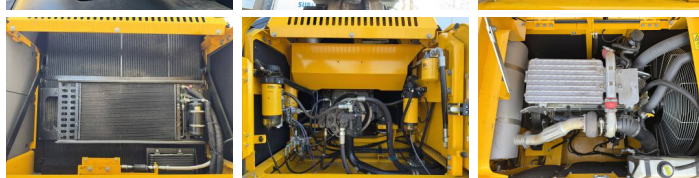

JCB

JCB JS345LC HD

BOSS
MACHINERY

€ 129.500excl.

Ano **2026**
Número de referência **BM006472**
Horas **8**

Algemeen

Tipo JS345LC HD
Localização Veldhoven, Netherlands
Available at Boss Machinery! This JCB JS345LC HD Excavators from 2026 has an engine power of 165 kW and counts 8 operational hours. The total weight of this JCB JS345LC HD is 33024 kg and the dimensions are 10.75 x 3.34 x 3.65. Furthermore, this JS345LC HD is equipped with Airco, Climate Control, Função hidráulica extra, Função do martelo. Do you want more information or do you want to try the JCB JS345LC HD at our yard? Please let us know.

Maten / Gewichten

Dimensões C*L*A 10.75 x 3.34 x 3.65
Peso 33024

Motor informatie

Marca do motor JCB
Modelo de motor 672 TA0-165
Cilindros 6
Turbo
Capacidade em kW 165

Banden / Rupsen

Plate% 100
Roda dentada% 100
Cadeia % 100
Largura da placa 60 cm

Opties

Airco
Climate Control
Função hidráulica extra

Função do martelo