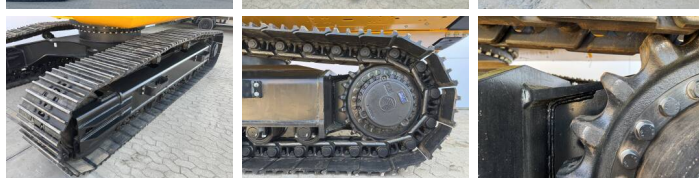

JCB

JCB JS345LC HD

BOSS
MACHINERY

€ 129.500excl.

Ano **2026**
Número de referência **BM006472**
Horas **8**

Algemeen

Tipo JS345LC HD
Localização Veldhoven, Netherlands
Available at Boss Machinery! This JCB JS345LC HD Excavators from 2026 has an engine power of 165 kW and counts 8 operational hours. The total weight of this JCB JS345LC HD is 33024 kg and the dimensions are 10.75 x 3.34 x 3.65. Furthermore, this JS345LC HD is equipped with Airco, Climate Control, Função hidráulica extra, Função do martelo. Do you want more information or do you want to try the JCB JS345LC HD at our yard? Please let us know.

Maten / Gewichten

Dimensões C*L*A 10.75 x 3.34 x 3.65
Peso 33024

Motor informatie

Marca do motor JCB
Modelo de motor 672 TA0-165
Cilindros 6
Turbo
Capacidade em kW 165

Banden / Rupsen

Plate% 100
Roda dentada% 100
Cadeia % 100
Largura da placa 60 cm

Opties

Airco
Climate Control
Função hidráulica extra

Função do martelo