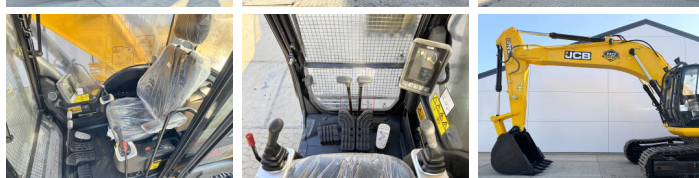

JCB

JCB JS345LC HD

BOSS
MACHINERY

€ 129.500excl.

Ano **2026**
Número de referência **BM006472**
Horas **8**

Algemeen

Tipo JS345LC HD
Localização Veldhoven, Netherlands
Available at Boss Machinery! This JCB JS345LC HD Excavators from 2026 has an engine power of 165 kW and counts 8 operational hours. The total weight of this JCB JS345LC HD is 33024 kg and the dimensions are 10.75 x 3.34 x 3.65. Furthermore, this JS345LC HD is equipped with Airco, Climate Control, Função hidráulica extra, Função do martelo. Do you want more information or do you want to try the JCB JS345LC HD at our yard? Please let us know.

Maten / Gewichten

Dimensões C*L*A 10.75 x 3.34 x 3.65
Peso 33024

Motor informatie

Marca do motor JCB
Modelo de motor 672 TA0-165
Cilindros 6
Turbo
Capacidade em kW 165

Banden / Rupsen

Plate% 100
Roda dentada% 100
Cadeia % 100
Largura da placa 60 cm

Opties

Airco
Climate Control
Função hidráulica extra