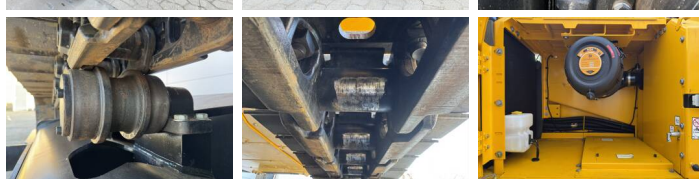

JCB

JCB JS345LC HD

BOSS
MACHINERY

€ 129.500excl.

Ano **2026**
Número de referência **BM006472**
Horas **8**

Algemeen

Tipo JS345LC HD
Localização Veldhoven, Netherlands
Available at Boss Machinery! This JCB JS345LC HD Excavators from 2026 has an engine power of 165 kW and counts 8 operational hours. The total weight of this JCB JS345LC HD is 33024 kg and the dimensions are 10.75 x 3.34 x 3.65. Furthermore, this JS345LC HD is equipped with Airco, Climate Control, Função hidráulica extra, Função do martelo. Do you want more information or do you want to try the JCB JS345LC HD at our yard? Please let us know.

Opties

Airco
Climate Control
Função hidráulica extra

Função do martelo