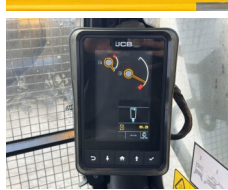

JCB

JCB JS345LC HD

BOSS
MACHINERY

€ 129.500excl.

Ano **2026**
Número de referência **BM006472**
Horas **8**

Algemeen

Tipo JS345LC HD
Localização Veldhoven, Netherlands
Available at Boss Machinery! This JCB JS345LC HD Excavators from 2026 has an engine power of 165 kW and counts 8 operational hours. The total weight of this JCB JS345LC HD is 33024 kg and the dimensions are 10.75 x 3.34 x 3.65. Furthermore, this JS345LC HD is equipped with Airco, Climate Control, Função hidráulica extra, Função do martelo. Do you want more information or do you want to try the JCB JS345LC HD at our yard? Please let us know.

Maten / Gewichten

Dimensões C*L*A 10.75 x 3.34 x 3.65
Peso 33024

Motor informatie

Marca do motor JCB
Modelo de motor 672 TA0-165
Cilindros 6
Turbo
Capacidade em kW 165

Banden / Rupsen

Plate% 100
Roda dentada% 100
Cadeia % 100
Largura da placa 60 cm

Opties

Airco
Climate Control
Função hidráulica extra