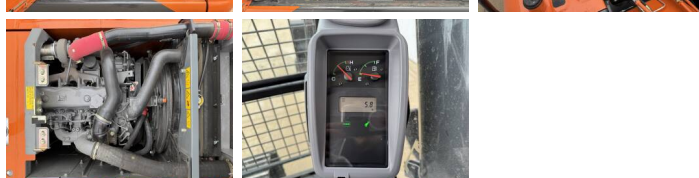

Hitachi

Hitachi ZX140H-GI

BOSS
MACHINERY

€ 57.500excl.

Ano **2026**
Número de referência **BM006482**
Horas **5**

Algemeen

Tipo ZX140H-GI
Localização Veldhoven, Netherlands
Available at Boss Machinery! This Hitachi ZX140H-GI Excavators from 2026 has an engine power of 66 kW and counts 5 operational hours. The total weight of this Hitachi ZX140H-GI is 14680 kg and the dimensions are 6.53 x 2.48 x 2.80. Furthermore, this ZX140H-GI is equipped with Bluetooth, Air Suspension Seat, Airco, Radio, Função hidráulica extra, Função do martelo. Do you want more information or do you want to try the Hitachi ZX140H-GI at our yard? Please let us know.

Descrição

Maten / Gewichten

Dimensões C*L*A 6.53 x 2.48 x 2.80
Peso 14680

Motor informatie

Marca do motor Isuzu
Modelo de motor 4BG1TCG
Cilindros 4
Turbo
Capacidade em kW 66

Banden / Rupsen

Plate% 100
Roda dentada% 100
Cadeia % 100
Largura da placa 50 cm

Opties

Bluetooth
Air Suspension Seat