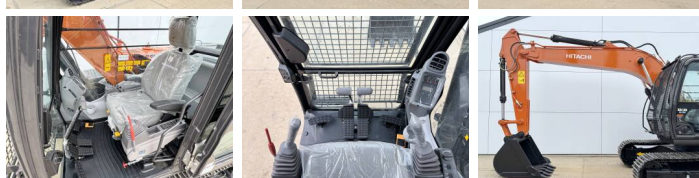

Hitachi

Hitachi ZX140H-GI

BOSS
MACHINERY

€ 57.500excl.

Ano **2026**
Número de referência **BM006482**
Horas **5**

Algemeen

Tipo ZX140H-GI
Localização Veldhoven, Netherlands
Available at Boss Machinery! This Hitachi ZX140H-GI Excavators from 2026 has an engine power of 66 kW and counts 5 operational hours. The total weight of this Hitachi ZX140H-GI is 14680 kg and the dimensions are 6.53 x 2.48 x 2.80. Furthermore, this ZX140H-GI is equipped with Bluetooth, Air Suspension Seat, Airco, Radio, Função hidráulica extra, Função do martelo. Do you want more information or do you want to try the Hitachi ZX140H-GI at our yard? Please let us know.

Descrição

Maten / Gewichten

Dimensões C*L*A 6.53 x 2.48 x 2.80
Peso 14680

Motor informatie

Marca do motor Isuzu
Modelo de motor 4BG1TCG
Cilindros 4
Turbo
Capacidade em kW 66

Banden / Rupsen

Plate% 100
Roda dentada% 100
Cadeia % 100
Largura da placa 50 cm

Opties

Bluetooth
Air Suspension Seat