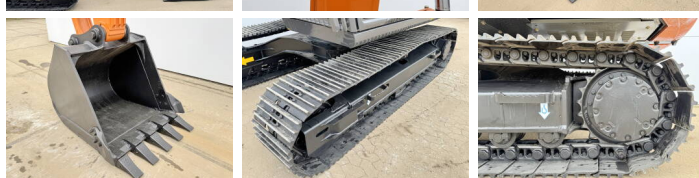

Hitachi

Hitachi ZX140H-GI

BOSS
MACHINERY

€ 57.500excl.

Ano **2026**
Número de referência **BM006482**
Horas **5**

Algemeen

Tipo ZX140H-GI
Localização Veldhoven, Netherlands
Available at Boss Machinery! This Hitachi ZX140H-GI Excavators from 2026 has an engine power of 66 kW and counts 5 operational hours. The total weight of this Hitachi ZX140H-GI is 14680 kg and the dimensions are 6.53 x 2.48 x 2.80. Furthermore, this ZX140H-GI is equipped with Bluetooth, Air Suspension Seat, Airco, Radio, Função hidráulica extra, Função do martelo. Do you want more information or do you want to try the Hitachi ZX140H-GI at our yard? Please let us know.

Descrição

Maten / Gewichten

Dimensões C*L*A 6.53 x 2.48 x 2.80
Peso 14680

Motor informatie

Marca do motor Isuzu
Modelo de motor 4BG1TCG
Cilindros 4
Turbo
Capacidade em kW 66

Banden / Rupsen

Plate% 100
Roda dentada% 100
Cadeia % 100
Largura da placa 50 cm

Opties

Bluetooth
Air Suspension Seat