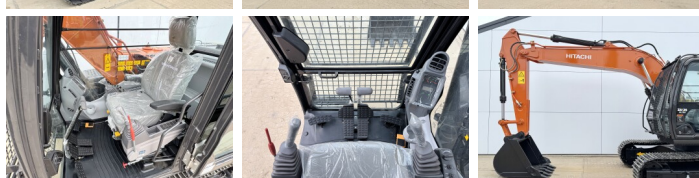

Hitachi

Hitachi ZX140H-GI

BOSS
MACHINERY

€ 57.500excl.

Ano **2026**
Número de referência **BM006481**
Horas **5**

Algemeen

Tipo ZX140H-GI
Localização Veldhoven, Netherlands
Available at Boss Machinery! This Hitachi ZX140H-GI Excavators from 2026 has an engine power of 66 kW and counts 5 operational hours. The total weight of this Hitachi ZX140H-GI is 14680 kg and the dimensions are 6.53 x 2.48 x 2.80. Furthermore, this ZX140H-GI is equipped with Air Suspension Seat, Airco, Radio, Bluetooth, Função hidráulica extra, Função do martelo. Do you want more information or do you want to try the Hitachi ZX140H-GI at our yard? Please let us know.

Descrição

Maten / Gewichten

Dimensões C*L*A 6.53 x 2.48 x 2.80
Peso 14680

Motor informatie

Marca do motor Isuzu
Modelo de motor 4BG1TCG
Cilindros 4
Turbo
Capacidade em kW 66

Banden / Rupsen

Plate% 100
Roda dentada% 100
Cadeia % 100
Largura da placa 50 cm

Opties

Air Suspension Seat
Airco