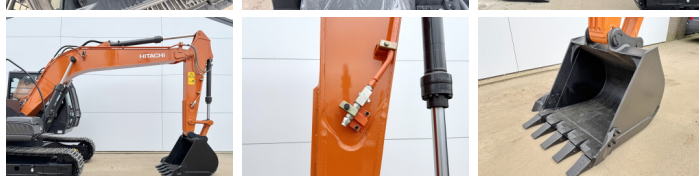

Hitachi

Hitachi ZX140H-GI

BOSS
MACHINERY

€ 57.500excl.

Ano **2026**
Número de referência **BM006481**
Horas **5**

Algemeen

Tipo ZX140H-GI
Localização Veldhoven, Netherlands
Available at Boss Machinery! This Hitachi ZX140H-GI Excavators from 2026 has an engine power of 66 kW and counts 5 operational hours. The total weight of this Hitachi ZX140H-GI is 14680 kg and the dimensions are 6.53 x 2.48 x 2.80. Furthermore, this ZX140H-GI is equipped with Air Suspension Seat, Airco, Radio, Bluetooth, Função hidráulica extra, Função do martelo. Do you want more information or do you want to try the Hitachi ZX140H-GI at our yard? Please let us know.

Descrição

Maten / Gewichten

Dimensões C*L*A 6.53 x 2.48 x 2.80
Peso 14680

Motor informatie

Marca do motor Isuzu
Modelo de motor 4BG1TCG
Cilindros 4
Turbo
Capacidade em kW 66

Banden / Rupsen

Plate% 100
Roda dentada% 100
Cadeia % 100
Largura da placa 50 cm

Opties

Air Suspension Seat
Airco

Radio

Bluetooth

Função hidráulica extra

Função do martelo