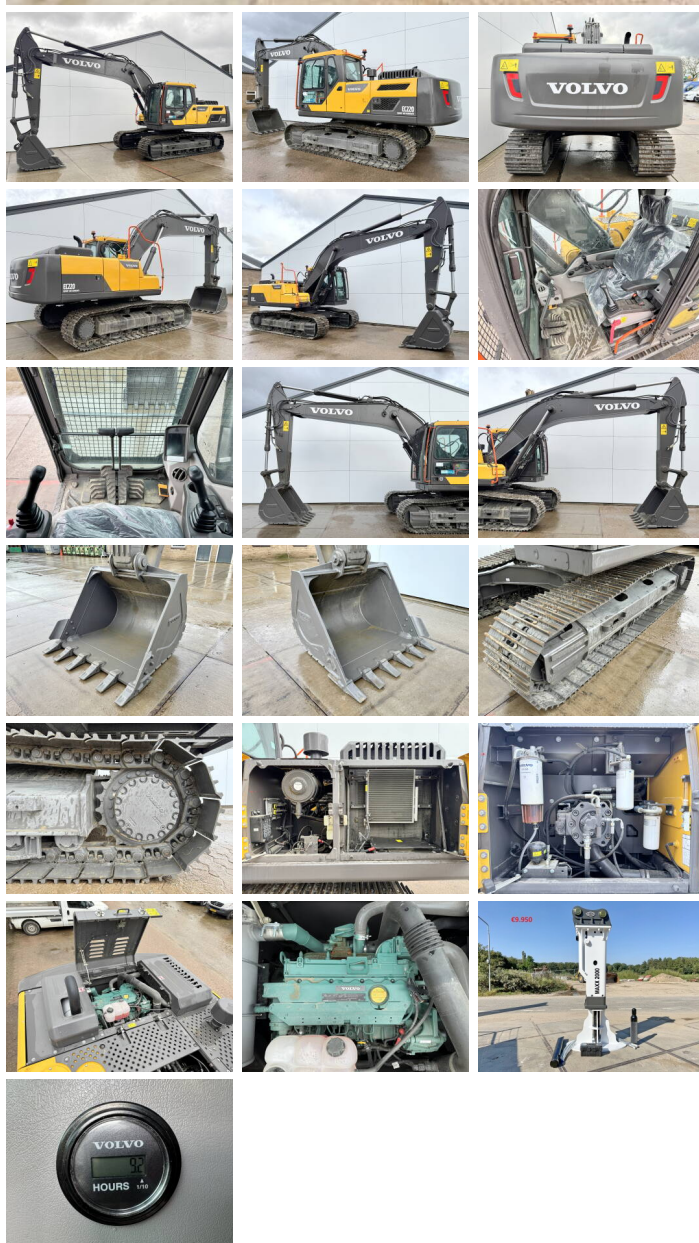

Volvo

Volvo EC220D

€ 84.500excl.

Ano **2026**
Número de referência **BM006416**
Horas **9**

Algemeen

Tipo **EC220D**
Localização **Veldhoven, Netherlands**
First owner

Descrição

Available at Boss Machinery! This Volvo EC220D Excavators from 2026 has an engine power of 123 kW and counts 9 operational hours. Bought from the first owner. The total weight of this Volvo EC220D is 22520 kg and the dimensions are 9.70 x 2.81 x 3.20. Furthermore, this EC220D is equipped with Beacon, Airco, Backup alarm, Função hidráulica extra, Função do martelo. Do you want more information or do you want to try the Volvo EC220D at our yard? Please let us know.

Maten / Gewichten

Dimensões C*L*A **9.70 x 2.81 x 3.20**
Peso **22520**

Motor informatie

Marca do motor **Volvo**
Modelo de motor **D5E**
Capacidade em kW **123**

Banden / Rupsen

Plate% **100**
Roda dentada% **100**
Cadeia % **100**
Largura da placa **60 cm**

Opties

Beacon
Airco
Backup alarm

BOSS

MACHINERY