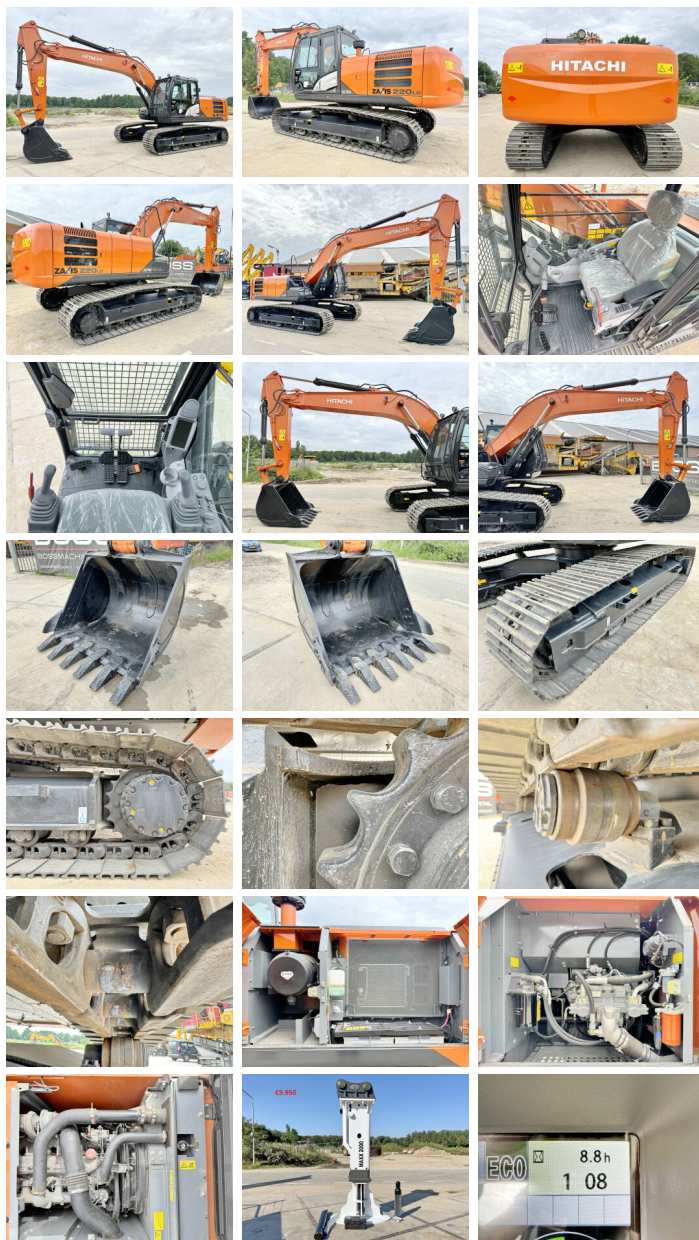

Hitachi

Hitachi ZX220LC-5G

BOSS
MACHINERY

Ano **2026**
Número de referência **BM006316**
Horas **8**

Algemeen

Tipo **ZX220LC-5G**
Localização **Veldhoven, Netherlands**
Available at Boss Machinery! This Hitachi ZX220LC-5G Excavators from 2026 has an engine power of 129 kW and counts 8 operational hours. The total weight of this Hitachi ZX220LC-5G is 21700 kg and the dimensions are 9.75 x 3.00 x 3.25. Furthermore, this ZX220LC-5G is equipped with Non CE, HP Hammer Lines, Radio, Airco, Função hidráulica extra, Função do martelo. Do you want more information or do you want to try the Hitachi ZX220LC-5G at our yard? Please let us know.

Maten / Gewichten

Dimensões C*L*A **9.75 x 3.00 x 3.25**
Peso **21700**

Motor informatie

Marca do motor **Isuzu**
Modelo de motor **CC-6BG1TRA-12**
Turbo
Capacidade em kW **129**

Banden / Rupsen

Plate% **100**
Roda dentada% **100**
Cadeia % **100**
Largura da placa **60**

Opties

Non CE
HP Hammer Lines
Radio
Airco
Função hidráulica extra