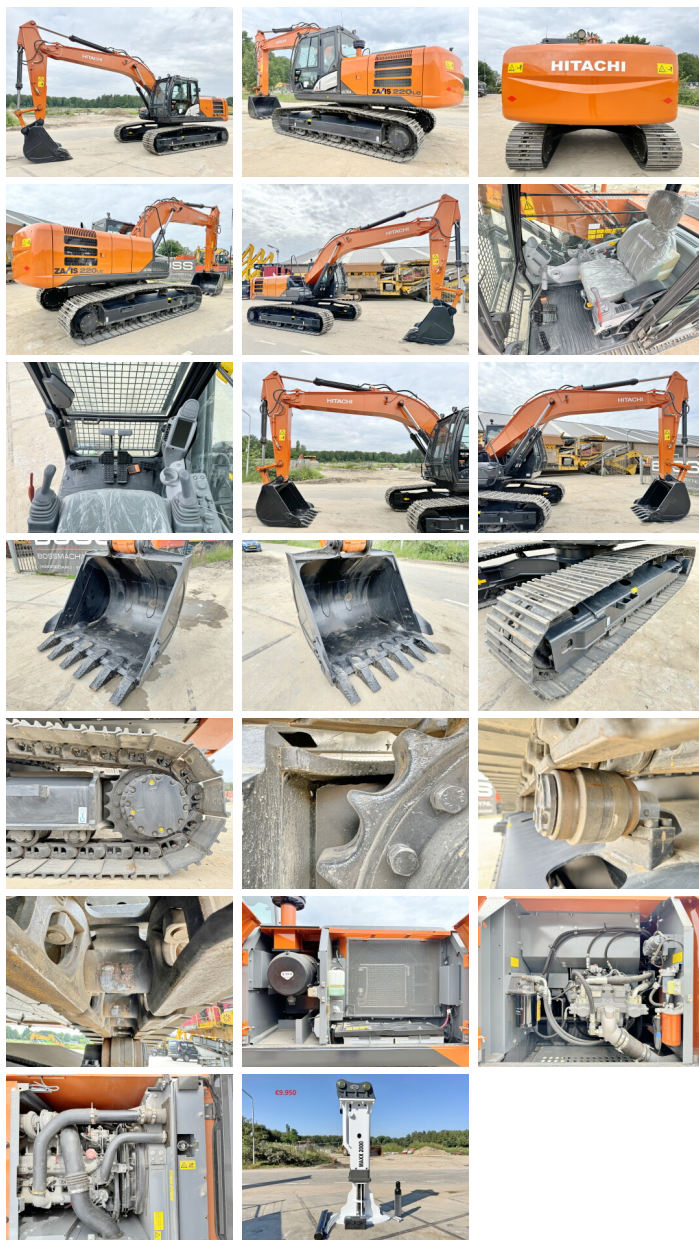

Hitachi

Hitachi ZX220LC-5G

BOSS
MACHINERY

Ano **2026**
Número de referência **BM006380**
Horas **5**

Algemeen

Tipo ZX220LC-5G
Localização Veldhoven, Netherlands
Available at Boss Machinery! This Hitachi ZX220LC-5G Excavators from 2026 has an engine power of 129 kW and counts 5 operational hours. The total weight of this Hitachi ZX220LC-5G is 21700 kg and the dimensions are 9.75 x 3.00 x 3.25. Furthermore, this ZX220LC-5G is equipped with HP Hammer Lines, Radio, Airco, Non CE, Função hidráulica extra, Função do martelo. Do you want more information or do you want to try the Hitachi ZX220LC-5G at our yard? Please let us know.

Maten / Gewichten

Dimensões C*L*A 9.75 x 3.00 x 3.25
Peso 21700

Motor informatie

Marca do motor Isuzu
Modelo de motor CC-6BG1TRA-12
Turbo
Capacidade em kW 129

Banden / Rupsen

Roda dentada% 100
Cadeia % 100
Plate% 100
Largura da placa 60

Opties

HP Hammer Lines
Radio
Airco
Non CE
Função hidráulica extra