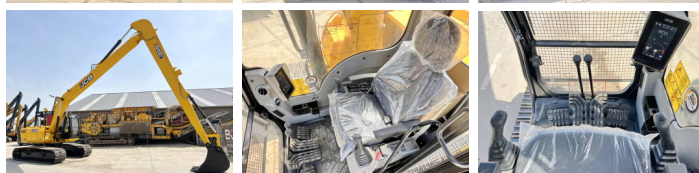

JCB

JCB 245HDLR

BOSS
MACHINERY

€ 84.500excl.

Ano **2026**
Número de referência **BM006127**
Horas **6**

Algemeen

Tipo 245HDLR
Localização Veldhoven, Netherlands
Certificaat NOT FOR SALE IN EU / NO CE MARK
Available at Boss Machinery! This JCB 245HDLR Excavators from 2026 has an engine power of 104 kW and counts 6 operational hours. The total weight of this JCB 245HDLR is 23850 kg and the dimensions are 12.65 x 3.20 x 3.15. Furthermore, this 245HDLR is equipped with Radio, Airco. The JCB Excavators also has a NOT FOR SALE IN EU / NO CE MARK marking. Do you want more information or do you want to try the JCB 245HDLR at our yard? Please let us know.

Maten / Gewichten

Peso 23850
Dimensões C*L*A 12.65 x 3.20 x 3.15

Motor informatie

Marca do motor Cummins
Modelo de motor 6BT 5.9 140C
Cilindros 6
Turbo
Capacidade em kW 104

Banden / Rupsen

Plate% 100
Roda dentada% 100
Cadeia % 100
Largura da placa 80 cm

Opties