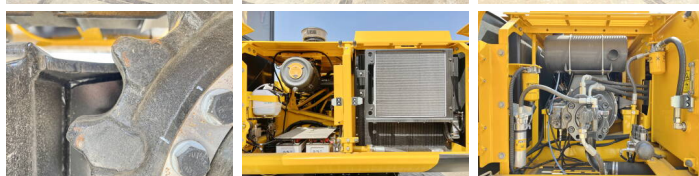

JCB

JCB 245HDLR

BOSS
MACHINERY

€ 84.500excl.

Ano **2026**
Número de referência **BM006117**
Horas **6**

Algemeen

Tipo 245HDLR
Localização Veldhoven, Netherlands
Certificaat NOT FOR SALE IN EU / NO CE MARK
Available at Boss Machinery! This JCB 245HDLR Excavators from 2026 has an engine power of 104 kW and counts 6 operational hours. The total weight of this JCB 245HDLR is 23850 kg and the dimensions are 12.65 x 3.20 x 3.15. Furthermore, this 245HDLR is equipped with Airco, Radio. The JCB Excavators also has a NOT FOR SALE IN EU / NO CE MARK marking. Do you want more information or do you want to try the JCB 245HDLR at our yard? Please let us know.

Maten / Gewichten

Dimensões C*L*A 12.65 x 3.20 x 3.15
Peso 23850

Motor informatie

Marca do motor Cummins
Modelo de motor 6BT 5.9 140C
Cilindros 6
Turbo
Capacidade em kW 104

Banden / Rupsen

Plate% 100
Roda dentada% 100
Cadeia % 100
Largura da placa 80 cm

Opties