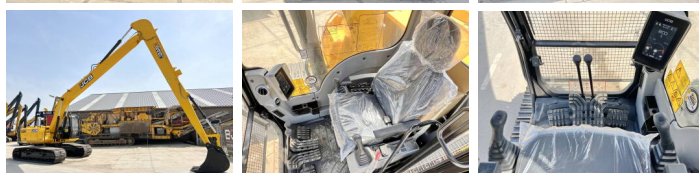

JCB

JCB 245HDLR

BOSS
MACHINERY

€ 84.500excl.

Ano **2026**
Número de referência **BM006117**
Horas **6**

Algemeen

Tipo 245HDLR
Localização Veldhoven, Netherlands
Certificaat NOT FOR SALE IN EU / NO CE MARK
Available at Boss Machinery! This JCB 245HDLR Excavators from 2026 has an engine power of 104 kW and counts 6 operational hours. The total weight of this JCB 245HDLR is 23850 kg and the dimensions are 12.65 x 3.20 x 3.15. Furthermore, this 245HDLR is equipped with Airco, Radio. The JCB Excavators also has a NOT FOR SALE IN EU / NO CE MARK marking. Do you want more information or do you want to try the JCB 245HDLR at our yard? Please let us know.

Maten / Gewichten

Dimensões C*L*A 12.65 x 3.20 x 3.15
Peso 23850

Motor informatie

Marca do motor Cummins
Modelo de motor 6BT 5.9 140C
Cilindros 6
Turbo
Capacidade em kW 104

Banden / Rupsen

Plate% 100
Roda dentada% 100
Cadeia % 100
Largura da placa 80 cm

Opties