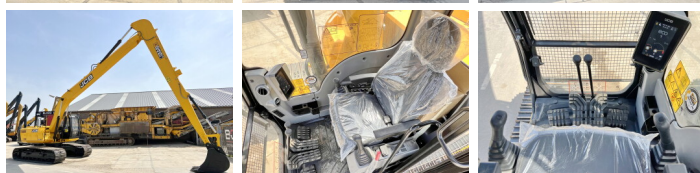

JCB

JCB 245HDLR

BOSS
MACHINERY

€ 84.500excl.

Ano **2026**
Número de referência **BM005970**
Horas **6**

Algemeen

Tipo 245HDLR
Localização Veldhoven, Netherlands
Certificaat NOT FOR SALE IN EU / NO CE MARK
Available at Boss Machinery! This JCB 245HDLR Excavators from 2026 has an engine power of 104 kW and counts 6 operational hours. The total weight of this JCB 245HDLR is 23850 kg and the dimensions are 12.65 x 3.20 x 3.15. Furthermore, this 245HDLR is equipped with Airco, Radio. The JCB Excavators also has a NOT FOR SALE IN EU / NO CE MARK marking. Do you want more information or do you want to try the JCB 245HDLR at our yard? Please let us know.

Maten / Gewichten

Dimensões C*L*A 12.65 x 3.20 x 3.15
Peso 23850

Motor informatie

Marca do motor Cummins
Modelo de motor 6BT 5.9 140C
Cilindros 6
Turbo
Capacidade em kW 104

Banden / Rupsen

Plate% 100
Roda dentada% 100
Cadeia % 100
Largura da placa 80 cm

Opties