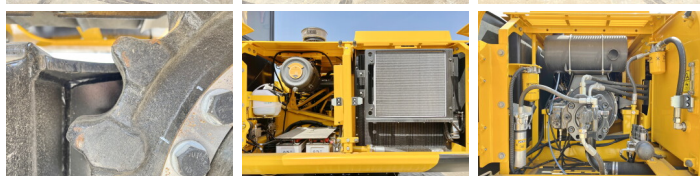

JCB

JCB 245HDLR

BOSS
MACHINERY

€ 84.500excl.

Ano **2026**
Número de referência **BM005970**
Horas **6**

Algemeen

Tipo 245HDLR
Localização Veldhoven, Netherlands
Certificaat NOT FOR SALE IN EU / NO CE MARK
Available at Boss Machinery! This JCB 245HDLR Excavators from 2026 has an engine power of 104 kW and counts 6 operational hours. The total weight of this JCB 245HDLR is 23850 kg and the dimensions are 12.65 x 3.20 x 3.15. Furthermore, this 245HDLR is equipped with Airco, Radio. The JCB Excavators also has a NOT FOR SALE IN EU / NO CE MARK marking. Do you want more information or do you want to try the JCB 245HDLR at our yard? Please let us know.

Maten / Gewichten

Dimensões C*L*A 12.65 x 3.20 x 3.15
Peso 23850

Motor informatie

Marca do motor Cummins
Modelo de motor 6BT 5.9 140C
Cilindros 6
Turbo
Capacidade em kW 104

Banden / Rupsen

Plate% 100
Roda dentada% 100
Cadeia % 100
Largura da placa 80 cm

Opties