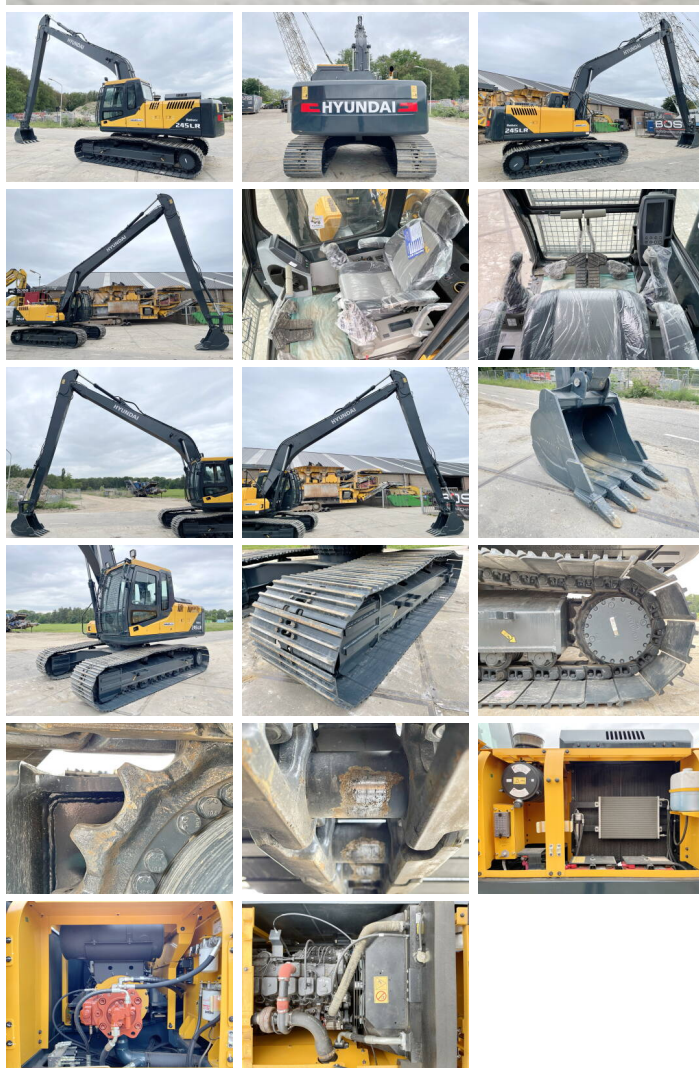

Hyundai

Hyundai R245LR

BOSS
MACHINERY

€ 82.500excl.

Ano **2026**
Número de referência **BM005575**
Horas **5**

Algemeen

Tipo R245LR
Localização Veldhoven, Netherlands
Certificaat NOT FOR SALE IN EU / NO CE MARK
Available at Boss Machinery! This Hyundai R245LR Excavators from 2026 has an engine power of 104 kW and counts 5 operational hours. The total weight of this Hyundai R245LR is 24500 kg kg and the dimensions are 12.10 x 3.19 x 3.30. Furthermore, this R245LR is equipped with Bluetooth, Airco, Radio. The Hyundai Excavators also has a NOT FOR SALE IN EU / NO CE MARK marking. Do you want more information or do you want to try the Hyundai R245LR at our yard? Please let us know.

Maten / Gewichten

Peso 24500 kg
Dimensões C*L*A 12.10 x 3.19 x 3.30

Motor informatie

Marca do motor Cummins
Modelo de motor 6BT5.9C
Turbo
Capacidade em kW 104

Banden / Rupsen

Roda dentada% 100
Cadeia % 100
Plate% 100
Largura da placa 80 cm

Opties

Bluetooth