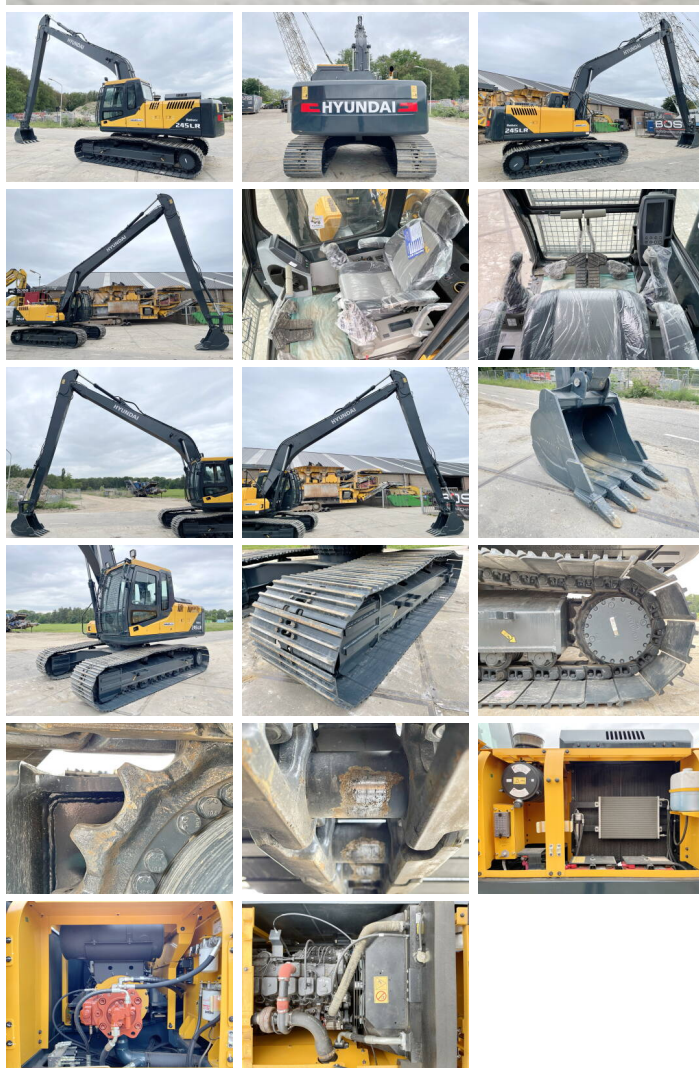

# Hyundai R245LR

**BOSS**  
MACHINERY

€ 82.500excl.

Ano **2026**  
Número de referência **BM005575**  
Horas **5**

## Algemeen

Tipo R245LR  
Localização Veldhoven, Netherlands  
Certificaat NOT FOR SALE IN EU / NO CE MARK  
Available at Boss Machinery! This Hyundai R245LR Excavators from 2026 has an engine power of 104 kW and counts 5 operational hours. The total weight of this Hyundai R245LR is 24500 kg and the dimensions are 12.10 x 3.19 x 3.30. Furthermore, this R245LR is equipped with Radio, Bluetooth, Airco. The Hyundai Excavators also has a NOT FOR SALE IN EU / NO CE MARK marking. Do you want more information or do you want to try the Hyundai R245LR at our yard? Please let us know.

## Motor informatie

Marca do motor Cummins  
Modelo de motor 6BT5.9C  
Turbo  
Capacidade em kW 104

## Banden / Rupsen

Plate% 100  
Roda dentada% 100  
Cadeia % 100  
Largura da placa 80 cm