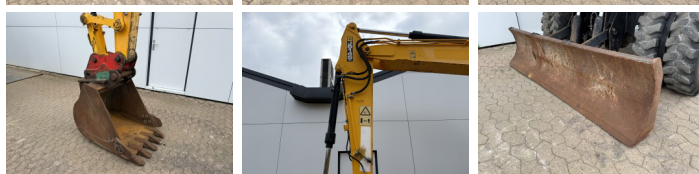

JCB

JCB JS145w

€ 32.500excl.

Ano **2012**
Número de referência **BM007648**
Horas **9.395**

Algemeen

Tipo JS145w
Localização Veldhoven, Netherlands
Certificaac CE

Descrição Available at Boss Machinery! This JCB JS145w Wheeled Excavator from 2012 has an engine power of 97 kW and counts 9395 operational hours. The total weight of this JCB JS145w is 15940 kg and the dimensions are 7.96 x 2.54 x 3.12. Furthermore, this JS145w is equipped with Engate rápido, Heated Seat, Airco, Climate Control, Radio, AdBlue, Função hidráulica extra, Função do martelo. The JCB Wheeled Excavator also has a CE marking. Do you want more information or do you want to try the JCB JS145w at our yard? Please let us know.

Maten / Gewichten

Peso 15940
Dimensões C*L*A 7.96 x 2.54 x 3.12

Technische informatie

Configurações de drive 4x4

Motor informatie

Marca do motor JCB
Modelo de motor Dieselmex 444
Cilindros 4
Turbo
Capacidade em kW 97

Banden / Rupsen

50% 40% 50% 40% 10.00-20EX-1
50% 40% 50% 40% 10.00-20EX-1

BOSS

MACHINERY

Opties

Engate rápido

Heated Seat

Airco