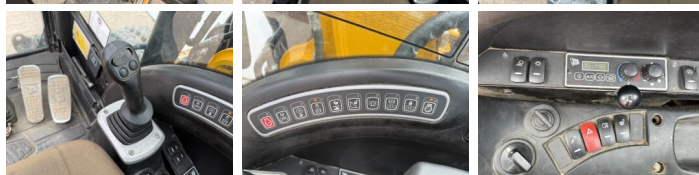

JCB

JCB JS145w

€ 32.500excl.

Ano **2012**
Número de referência **BM007648**
Horas **9.395**

Algemeen

Tipo JS145w
Localização Veldhoven, Netherlands
Certificaac CE

Descrição Available at Boss Machinery! This JCB JS145w Wheeled Excavator from 2012 has an engine power of 97 kW and counts 9395 operational hours. The total weight of this JCB JS145w is 15940 kg and the dimensions are 7.96 x 2.54 x 3.12. Furthermore, this JS145w is equipped with Engate rápido, Heated Seat, Airco, Climate Control, Radio, AdBlue, Função hidráulica extra, Função do martelo. The JCB Wheeled Excavator also has a CE marking. Do you want more information or do you want to try the JCB JS145w at our yard? Please let us know.

Maten / Gewichten

Peso 15940
Dimensões C*L*A 7.96 x 2.54 x 3.12

Technische informatie

Configurações de drive 4x4

Motor informatie

Marca do motor JCB
Modelo de motor Dieselmex 444
Cilindros 4
Turbo
Capacidade em kW 97

Banden / Rupsen

50% 40% 50% 40% 10.00-20EX-1
50% 40% 50% 40% 10.00-20EX-1

BOSS

MACHINERY

Opties

Engate rápido

Heated Seat

Airco