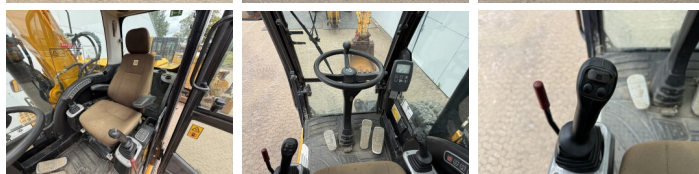

JCB

JCB JS145w

€ 32.500excl.

Ano **2012**
Número de referência **BM007648**
Horas **9.395**

Algemeen

Tipo JS145w
Localização Veldhoven, Netherlands
Certificaac CE

Descrição Available at Boss Machinery! This JCB JS145w Wheeled Excavator from 2012 has an engine power of 97 kW and counts 9395 operational hours. The total weight of this JCB JS145w is 15940 kg and the dimensions are 7.96 x 2.54 x 3.12. Furthermore, this JS145w is equipped with Engate rápido, Heated Seat, Airco, Climate Control, Radio, AdBlue, Função hidráulica extra, Função do martelo. The JCB Wheeled Excavator also has a CE marking. Do you want more information or do you want to try the JCB JS145w at our yard? Please let us know.

Maten / Gewichten

Peso 15940
Dimensões C*L*A 7.96 x 2.54 x 3.12

Technische informatie

Configurações de drive 4x4

Motor informatie

Marca do motor JCB
Modelo de motor Dieselmex 444
Cilindros 4
Turbo
Capacidade em kW 97

Banden / Rupsen

50% 40% 50% 40% 10.00-20EX-1
50% 40% 50% 40% 10.00-20EX-1

BOSS

MACHINERY

Opties

Engate rápido

Heated Seat

Airco