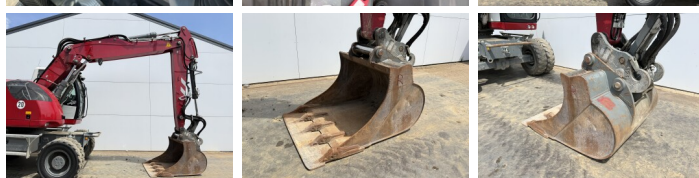

Liebherr

Liebherr A918 Compact Litronic

BOSS
MACHINERY

Ano **2022**
Número de referência **BM007826**
Horas **2.035**

Algemeen

Tipo A918 Compact Litronic
Localização Veldhoven, Netherlands
Certificaat CE

Available at Boss Machinery! This Liebherr A918 Compact Litronic Wheeled Excavator from 2022 has an engine power of 115 kW and counts 2035 operational hours. The total weight of this Liebherr A918 Compact Litronic is 19000 kg and the dimensions are 8.23 x 2.76 x 3.28. Furthermore, this A918 Compact Litronic is equipped with Bluetooth, Heated Seat, Engate rápido, AdBlue, Radio, Airco, Climate Control, Camera, Função hidráulica extra, Função do martelo, Lubrificação central. The Liebherr Wheeled Excavator also has a CE marking. Do you want more information or do you want to try the Liebherr A918 Compact Litronic at our yard? Please let us know.

Descrição

Maten / Gewichten

Dimensões C*L*A 8.23 x 2.76 x 3.28
Peso 19000

Technische informatie

German Machine
Configurações de drive 4x4

Motor informatie

Marca do motor Liebherr
Modelo de motor D924
Cilindros 4
Turbo
Capacidade em kW 115

Banden / Rupsen

20%	20%	290/90-20
20%	20%	290/90-20

Opties

Bluetooth

Heated Seat

Engate rápido

AdBlue

Radio