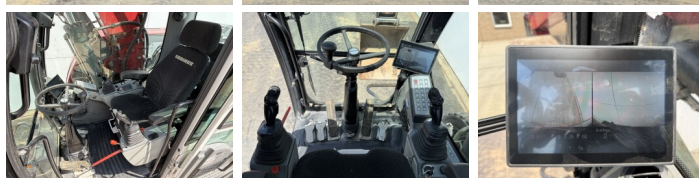

Liebherr

Liebherr A918 Compact Litronic

BOSS
MACHINERY

Ano **2022**
Número de referência **BM007826**
Horas **2.035**

Algemeen

Tipo A918 Compact Litronic
Localização Veldhoven, Netherlands
Certificaat CE

Available at Boss Machinery! This Liebherr A918 Compact Litronic Wheeled Excavator from 2022 has an engine power of 115 kW and counts 2035 operational hours. The total weight of this Liebherr A918 Compact Litronic is 19000 kg and the dimensions are 8.23 x 2.76 x 3.28. Furthermore, this A918 Compact Litronic is equipped with Bluetooth, Heated Seat, Engate rápido, AdBlue, Radio, Airco, Climate Control, Camera, Função hidráulica extra, Função do martelo, Lubrificação central. The Liebherr Wheeled Excavator also has a CE marking. Do you want more information or do you want to try the Liebherr A918 Compact Litronic at our yard? Please let us know.

Descrição

Maten / Gewichten

Dimensões C*L*A 8.23 x 2.76 x 3.28
Peso 19000

Technische informatie

German Machine
Configurações de drive 4x4

Motor informatie

Marca do motor Liebherr
Modelo de motor D924
Cilindros 4
Turbo
Capacidade em kW 115

Banden / Rupsen

20%	20%	290/90-20
20%	20%	290/90-20

Opties

Bluetooth

Heated Seat

Engate rápido

AdBlue

Radio

Airco

Climate Control

Camera

Função hidráulica extra

Função do martelo

Lubrificação central