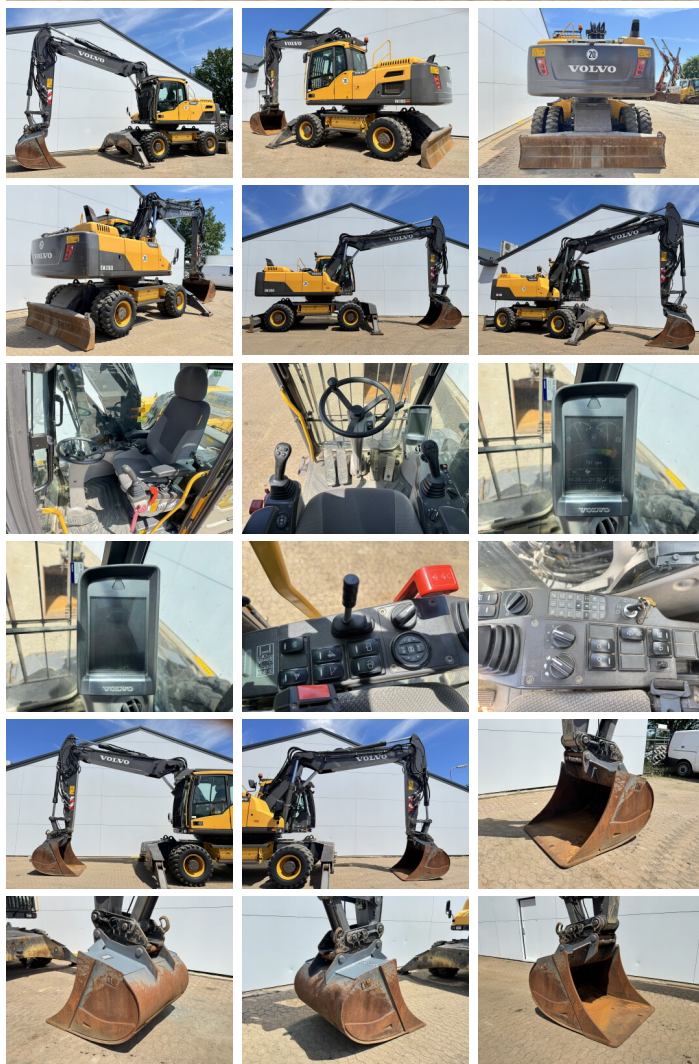

Volvo

Volvo EW210D

BOSS
MACHINERY

€ 69.500excl.

Ano **2016**
Número de referência **BM007728**
Horas **8.077**

Algemeen

Tipo **EW210D**
Localização **Veldhoven, Netherlands**
Certificaat **CE**

Descrição

Available at Boss Machinery! This Volvo EW210D Wheeled Excavator from 2016 has an engine power of 129 kW and counts 8077 operational hours. The total weight of this Volvo EW210D is 24000 kg and the dimensions are 9.18 x 2.76 x 3.37. Furthermore, this EW210D is equipped with Heated Seat, Airco, Bluetooth, Camera, Engate rápido, Função hidráulica extra, Função do martelo. The Volvo Wheeled Excavator also has a CE marking. Do you want more information or do you want to try the Volvo EW210D at our yard? Please let us know.

Maten / Gewichten

Dimensões C*L*A **9.18 x 2.76 x 3.37**
Peso **24000**

Technische informatie

German Machine
Configurações de drive **4x4**

Motor informatie

Marca do motor **Volvo**
Modelo de motor **D6H**
Cilindros **6**
Turbo
Capacidade em kW **129**

Banden / Rupsen