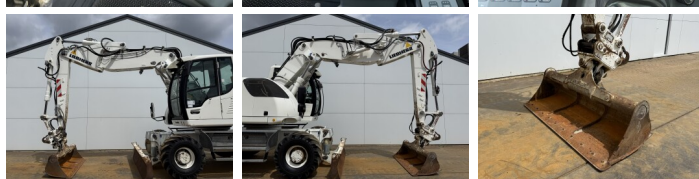

Liebherr

Liebherr A918 Compact

€ 42.500excl.

Ano **2012**
Número de referência **BM007713**
Horas **16.870**

Algemeen

Tipo **A918 Compact**
Localização **Veldhoven, Netherlands**
Certificaat **CE + EPA**

Available at Boss Machinery! This Liebherr A918 Compact Wheeled Excavator from 2012 has an engine power of 110 kW and counts 16870 operational hours. The total weight of this Liebherr A918 Compact is 20000 kg and the dimensions are 8.16 x 2.54 x 3.30. Furthermore, this A918 Compact is equipped with Airco, AdBlue, Radio, Climate Control, Camera, Engate rápido, Bluetooth, Heated Seat, Função hidráulica extra, Função do martelo, Lubrificação central. The Liebherr Wheeled Excavator also has a CE + EPA marking. Do you want more information or do you want to try the Liebherr A918 Compact at our yard? Please let us know.

Maten / Gewichten

Peso **20000**
Dimensões C*L*A **8.16 x 2.54 x 3.30**

Technische informatie

Configurações de drive **4x4**

Motor informatie

Marca do motor **Liebherr**
Modelo de motor **D834 A7**
Cilindros **4**
Turbo
Capacidade em kW **110**

BOSS
MACHINERY