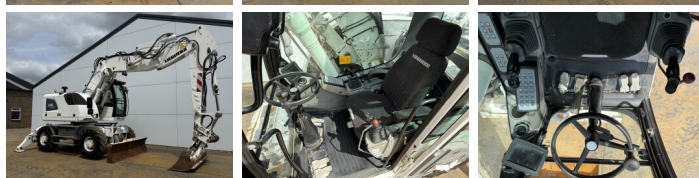

Liebherr

Liebherr A918 Compact

€ 42.500excl.

Ano **2012**
Número de referência **BM007713**
Horas **16.870**

Algemeen

Tipo **A918 Compact**
Localização **Veldhoven, Netherlands**
Certificaat **CE + EPA**

Available at Boss Machinery! This Liebherr A918 Compact Wheeled Excavator from 2012 has an engine power of 110 kW and counts 16870 operational hours. The total weight of this Liebherr A918 Compact is 20000 kg and the dimensions are 8.16 x 2.54 x 3.30. Furthermore, this A918 Compact is equipped with Airco, AdBlue, Radio, Climate Control, Camera, Engate rápido, Bluetooth, Heated Seat, Função hidráulica extra, Função do martelo, Lubrificação central. The Liebherr Wheeled Excavator also has a CE + EPA marking. Do you want more information or do you want to try the Liebherr A918 Compact at our yard? Please let us know.

Maten / Gewichten

Peso **20000**
Dimensões C*L*A **8.16 x 2.54 x 3.30**

Technische informatie

Configurações de drive **4x4**

Motor informatie

Marca do motor **Liebherr**
Modelo de motor **D834 A7**
Cilindros **4**
Turbo
Capacidade em kW **110**

BOSS
MACHINERY