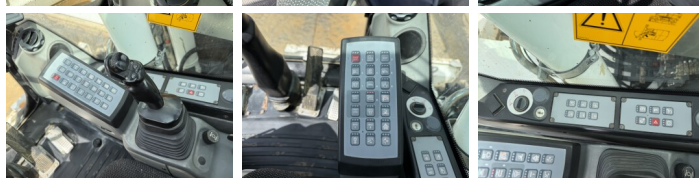

Liebherr

Liebherr A918 Compact

€ 42.500excl.

Ano **2012**
Número de referência **BM007713**
Horas **16.870**

Algemeen

Tipo **A918 Compact**
Localização **Veldhoven, Netherlands**
Certificaat **CE + EPA**

Available at Boss Machinery! This Liebherr A918 Compact Wheeled Excavator from 2012 has an engine power of 110 kW and counts 16870 operational hours. The total weight of this Liebherr A918 Compact is 20000 kg and the dimensions are 8.16 x 2.54 x 3.30. Furthermore, this A918 Compact is equipped with Airco, AdBlue, Radio, Climate Control, Camera, Engate rápido, Bluetooth, Heated Seat, Função hidráulica extra, Função do martelo, Lubrificação central. The Liebherr Wheeled Excavator also has a CE + EPA marking. Do you want more information or do you want to try the Liebherr A918 Compact at our yard? Please let us know.

Maten / Gewichten

Peso **20000**
Dimensões C*L*A **8.16 x 2.54 x 3.30**

Technische informatie

Configurações de drive **4x4**

Motor informatie

Marca do motor **Liebherr**
Modelo de motor **D834 A7**
Cilindros **4**
Turbo
Capacidade em kW **110**

BOSS
MACHINERY