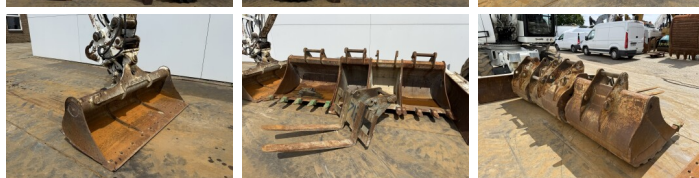

Liebherr

Liebherr A918 Compact

€ 42.500excl.

Ano **2012**
Número de referência **BM007713**
Horas **16.870**

Algemeen

Tipo **A918 Compact**
Localização **Veldhoven, Netherlands**
Certificaat **CE + EPA**

Available at Boss Machinery! This Liebherr A918 Compact Wheeled Excavator from 2012 has an engine power of 110 kW and counts 16870 operational hours. The total weight of this Liebherr A918 Compact is 20000 kg and the dimensions are 8.16 x 2.54 x 3.30. Furthermore, this A918 Compact is equipped with Airco, AdBlue, Radio, Climate Control, Camera, Engate rápido, Bluetooth, Heated Seat, Função hidráulica extra, Função do martelo, Lubrificação central. The Liebherr Wheeled Excavator also has a CE + EPA marking. Do you want more information or do you want to try the Liebherr A918 Compact at our yard? Please let us know.

Maten / Gewichten

Peso **20000**
Dimensões C*L*A **8.16 x 2.54 x 3.30**

Technische informatie

Configurações de drive **4x4**

Motor informatie

Marca do motor **Liebherr**
Modelo de motor **D834 A7**
Cilindros **4**
Turbo
Capacidade em kW **110**

BOSS
MACHINERY