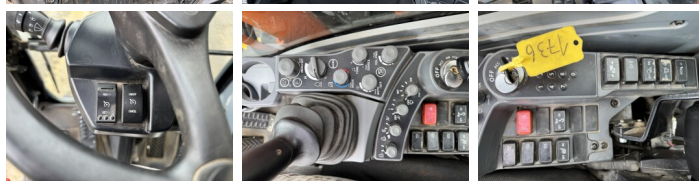

Hitachi

Hitachi ZX150W-7

BOSS
MACHINERY

€ 119.500excl.

Ano **2022**
Número de referência **BM007731**
Horas **2.735**

Algemeen

Tipo ZX150W-7
Localização Veldhoven, Netherlands
Certificaat CE + EPA

Available at Boss Machinery! This Hitachi ZX150W-7 Wheeled Excavator from 2022 has an engine power of 105 kW and counts 2735 operational hours. The total weight of this Hitachi ZX150W-7 is 16400 kg and the dimensions are 8.21 x 2.54 x 3.15. Furthermore, this ZX150W-7 is equipped with Climate Control, Camera, Engate rápido, Bluetooth, Heated Seat, Airco, AdBlue, Radio, Função hidráulica extra, Função do martelo, Lubrificação central. The Hitachi Wheeled Excavator also has a CE + EPA marking. Do you want more information or do you want to try the Hitachi ZX150W-7 at our yard? Please let us know.

Descrição

Maten / Gewichten

Dimensões C*L*A 8.21 x 2.54 x 3.15
Peso 16400

Technische informatie

Configurações de drive 4x4

Motor informatie

Marca do motor Deutz
Modelo de motor TCD 4.1 L4
Cilindros 4
Turbo
Capacidade em kW 105