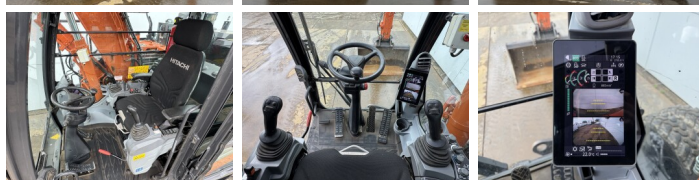

Hitachi

Hitachi ZX150W-7

BOSS
MACHINERY

€ 119.500excl.

Ano **2022**
Número de referência **BM007731**
Horas **2.735**

Algemeen

Tipo ZX150W-7
Localização Veldhoven, Netherlands
Certificaat CE + EPA

Available at Boss Machinery! This Hitachi ZX150W-7 Wheeled Excavator from 2022 has an engine power of 105 kW and counts 2735 operational hours. The total weight of this Hitachi ZX150W-7 is 16400 kg and the dimensions are 8.21 x 2.54 x 3.15. Furthermore, this ZX150W-7 is equipped with Climate Control, Camera, Engate rápido, Bluetooth, Heated Seat, Airco, AdBlue, Radio, Função hidráulica extra, Função do martelo, Lubrificação central. The Hitachi Wheeled Excavator also has a CE + EPA marking. Do you want more information or do you want to try the Hitachi ZX150W-7 at our yard? Please let us know.

Descrição

Maten / Gewichten

Dimensões C*L*A 8.21 x 2.54 x 3.15
Peso 16400

Technische informatie

Configurações de drive 4x4

Motor informatie

Marca do motor Deutz
Modelo de motor TCD 4.1 L4
Cilindros 4
Turbo
Capacidade em kW 105