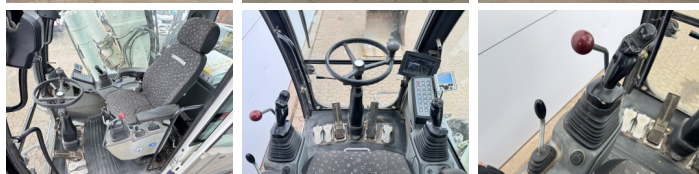

Descrição
Available at Boss Machinery! This Liebherr A920 Wheeled Excavator from 2014 has an engine power of 120 kW and counts 14888 operational hours. The total weight of this Liebherr A920 is 20500 kg and the dimensions are 8.95 x 2.55 x 3.23. Furthermore, this A920 is equipped with Bluetooth, Radio, Camera, Engate rápido, Climate Control, Heated Seat, Airco, Função hidráulica extra, Função do martelo, Lubrificação central. The Liebherr Wheeled Excavator also has a CE + EPA marking. Do you want more information or do you want to try the Liebherr A920 at our yard? Please let us know.

Banden / Rupsen

40%	40%	10.00-20
40%	40%	10.00-20

Opties

Bluetooth

Radio

Camera

Engate rápido

Climate Control