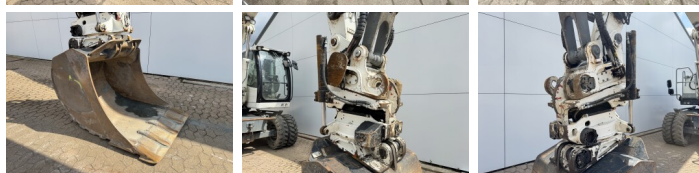

Liebherr

Liebherr A920

BOSS
MACHINERY

€ 59.500excl.

Ano **2014**
Número de referência **BM007670**
Horas **14.888**

Algemeen

Tipo **A920**
Localização **Veldhoven, Netherlands**
Overig **Tiltator Wimmer / Triple Boom / 3 Buckets + Forks Included / Rear + Side Camera / Heated Seat / Rear Blade!!!**
Certificaat **CE + EPA**

Descrição
Available at Boss Machinery! This Liebherr A920 Wheeled Excavator from 2014 has an engine power of 120 kW and counts 14888 operational hours. The total weight of this Liebherr A920 is 20500 kg and the dimensions are 8.95 x 2.55 x 3.23. Furthermore, this A920 is equipped with Bluetooth, Radio, Camera, Engate rápido, Climate Control, Heated Seat, Airco, Função hidráulica extra, Função do martelo, Lubrificação central. The Liebherr Wheeled Excavator also has a CE + EPA marking. Do you want more information or do you want to try the Liebherr A920 at our yard? Please let us know.

Maten / Gewichten

Peso **20500**
Dimensões C*L*A **8.95 x 2.55 x 3.23**

Technische informatie

Configurações de drive **4x4**

Motor informatie

Marca do motor **Liebherr**
Modelo de motor **D834 A7**
Cilindros **4**
Turbo
Capacidade em kW **120**

Banden / Rupsen

40%	40%	10.00-20
40%	40%	10.00-20

Opties

Bluetooth

Radio

Camera

Engate rápido

Climate Control