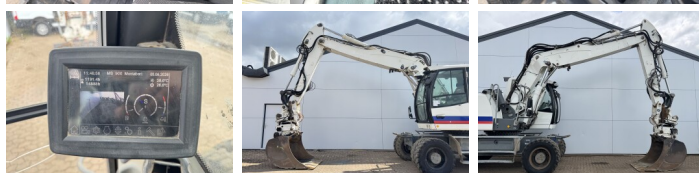

Liebherr

Liebherr A920

BOSS
MACHINERY

€ 59.500excl.

Ano **2014**
Número de referência **BM007670**
Horas **14.888**

Algemeen

Tipo **A920**
Localização **Veldhoven, Netherlands**
Overig **Tiltator Wimmer / Triple Boom / 3 Buckets + Forks Included / Rear + Side Camera / Heated Seat / Rear Blade!!!**
Certificaat **CE + EPA**

Descrição
Available at Boss Machinery! This Liebherr A920 Wheeled Excavator from 2014 has an engine power of 120 kW and counts 14888 operational hours. The total weight of this Liebherr A920 is 20500 kg and the dimensions are 8.95 x 2.55 x 3.23. Furthermore, this A920 is equipped with Bluetooth, Radio, Camera, Engate rápido, Climate Control, Heated Seat, Airco, Função hidráulica extra, Função do martelo, Lubrificação central. The Liebherr Wheeled Excavator also has a CE + EPA marking. Do you want more information or do you want to try the Liebherr A920 at our yard? Please let us know.

Maten / Gewichten

Peso **20500**
Dimensões C*L*A **8.95 x 2.55 x 3.23**

Technische informatie

Configurações de drive **4x4**

Motor informatie

Marca do motor **Liebherr**
Modelo de motor **D834 A7**
Cilindros **4**
Turbo
Capacidade em kW **120**

Banden / Rupsen

40%	40%	10.00-20
40%	40%	10.00-20

Opties

Bluetooth

Radio

Camera

Engate rápido

Climate Control