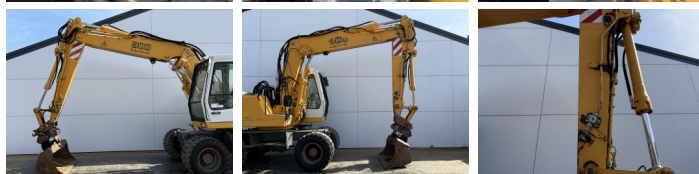

Liebherr

Liebherr A900B Litronic

BOSS
MACHINERY

Ano **2000**
Número de referência **BM007434**
Horas **16.283**

Algemeen

Tipo A900B Litronic
Localização Veldhoven, Netherlands
Certificaat CE

Available at Boss Machinery! This Liebherr A900B Litronic Wheeled Excavator from 2000 has an engine power of 82 kW and counts 16283 operational hours. The total weight of this Liebherr A900B Litronic is 17000 kg and the dimensions are 7.98 x 2.51 x 3.13. Furthermore, this A900B Litronic is equipped with Engate rápido, Função hidráulica extra, Função do martelo, Lubrificação central. The Liebherr Wheeled Excavator also has a CE marking. Do you want more information or do you want to try the Liebherr A900B Litronic at our yard? Please let us know.

Descrição

Maten / Gewichten

Peso 17000
Dimensões C*L*A 7.98 x 2.51 x 3.13

Technische informatie

Configurações de drive 4x4

Motor informatie

Marca do motor Deutz
Modelo de motor BF4M1013E
Cilindros 4
Turbo
Capacidade em kW 82

Banden / Rupsen

30% 30% 10.00-20
40% 30% 10.00-20

Opties

Engate rápido

Função hidráulica extra

Função do martelo

Lubrificação central