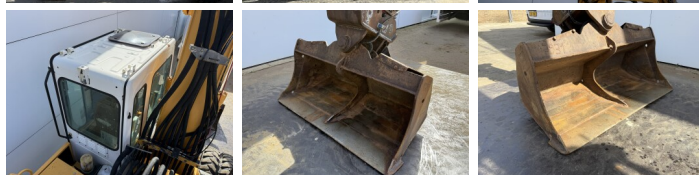

Liebherr

Liebherr A900B Litronic

BOSS
MACHINERY

Ano **2000**
Número de referência **BM007434**
Horas **16.283**

Algemeen

Tipo A900B Litronic
Localização Veldhoven, Netherlands
Certificaat CE

Available at Boss Machinery! This Liebherr A900B Litronic Wheeled Excavator from 2000 has an engine power of 82 kW and counts 16283 operational hours. The total weight of this Liebherr A900B Litronic is 17000 kg and the dimensions are 7.98 x 2.51 x 3.13. Furthermore, this A900B Litronic is equipped with Engate rápido, Função hidráulica extra, Função do martelo, Lubrificação central. The Liebherr Wheeled Excavator also has a CE marking. Do you want more information or do you want to try the Liebherr A900B Litronic at our yard? Please let us know.

Descrição

Maten / Gewichten

Peso 17000
Dimensões C*L*A 7.98 x 2.51 x 3.13

Technische informatie

Configurações de drive 4x4

Motor informatie

Marca do motor Deutz
Modelo de motor BF4M1013E
Cilindros 4
Turbo
Capacidade em kW 82

Banden / Rupsen

30% 30% 10.00-20
40% 30% 10.00-20

Opties

Engate rápido

Função hidráulica extra

Função do martelo

Lubrificação central