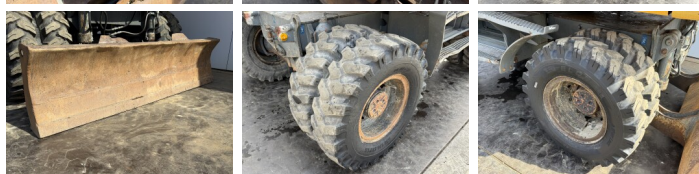

Liebherr

Liebherr A900B Litronic

BOSS
MACHINERY

Ano **2000**
Número de referência **BM007434**
Horas **16.283**

Algemeen

Tipo A900B Litronic
Localização Veldhoven, Netherlands
Certificaat CE

Available at Boss Machinery! This Liebherr A900B Litronic Wheeled Excavator from 2000 has an engine power of 82 kW and counts 16283 operational hours. The total weight of this Liebherr A900B Litronic is 17000 kg and the dimensions are 7.98 x 2.51 x 3.13. Furthermore, this A900B Litronic is equipped with Engate rápido, Função hidráulica extra, Função do martelo, Lubrificação central. The Liebherr Wheeled Excavator also has a CE marking. Do you want more information or do you want to try the Liebherr A900B Litronic at our yard? Please let us know.

Descrição

Maten / Gewichten

Peso 17000
Dimensões C*L*A 7.98 x 2.51 x 3.13

Technische informatie

Configurações de drive 4x4

Motor informatie

Marca do motor Deutz
Modelo de motor BF4M1013E
Cilindros 4
Turbo
Capacidade em kW 82

Banden / Rupsen

30% 30% 10.00-20
40% 30% 10.00-20

Opties

Engate rápido

Função hidráulica extra

Função do martelo

Lubrificação central