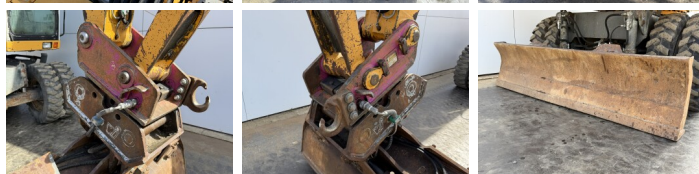

Liebherr

Liebherr A900B Litronic

BOSS
MACHINERY

Ano **2000**
Número de referência **BM007434**
Horas **16.283**

Algemeen

Tipo A900B Litronic
Localização Veldhoven, Netherlands
Certificaat CE

Available at Boss Machinery! This Liebherr A900B Litronic Wheeled Excavator from 2000 has an engine power of 82 kW and counts 16283 operational hours. The total weight of this Liebherr A900B Litronic is 17000 kg and the dimensions are 7.98 x 2.51 x 3.13. Furthermore, this A900B Litronic is equipped with Engate rápido, Função hidráulica extra, Função do martelo, Lubrificação central. The Liebherr Wheeled Excavator also has a CE marking. Do you want more information or do you want to try the Liebherr A900B Litronic at our yard? Please let us know.

Descrição

Maten / Gewichten

Peso 17000
Dimensões C*L*A 7.98 x 2.51 x 3.13

Technische informatie

Configurações de drive 4x4

Motor informatie

Marca do motor Deutz
Modelo de motor BF4M1013E
Cilindros 4
Turbo
Capacidade em kW 82

Banden / Rupsen

30% 30% 10.00-20
40% 30% 10.00-20

Opties

Engate rápido

Função hidráulica extra

Função do martelo

Lubrificação central