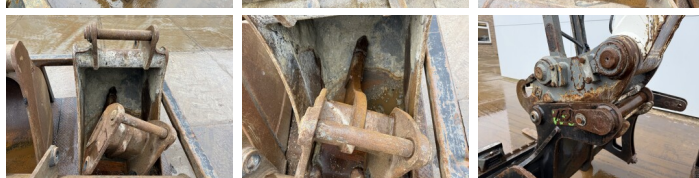

Liebherr

Liebherr A914 Compact

BOSS
MACHINERY

€ 42.500excl.

Ano **2012**
Número de referência **BM007361**
Horas **14.319**

Algemeen

Tipo **A914 Compact**
Localização **Veldhoven, Netherlands**
Certificaac **CE + EPA**

Descrição

Available at Boss Machinery! This Liebherr A914 Compact Wheeled Excavator from 2012 has an engine power of 95 kW and counts 14319 operational hours. The total weight of this Liebherr A914 Compact is 18000 kg and the dimensions are 7.91 x 2.56 x 1.19. Furthermore, this A914 Compact is equipped with Camera, Engate rápido, Lubrificação central. The Liebherr Wheeled Excavator also has a CE + EPA marking. Do you want more information or do you want to try the Liebherr A914 Compact at our yard? Please let us know.

Maten / Gewichten

Dimensões C*L*A **7.91 x 2.56 x 1.19**
Bucket Dimensions: **Bucket 1: 2200 mm / Bucket 2: 650 mm / Bucket 3: 1150 mm**
Peso **18000**

Technische informatie

Configurações de drive **4x4**

Motor informatie

Marca do motor **Liebherr**
Modelo de motor **D834 A7**
Cilindros **4**
Turbo
Capacidade em kW **95**

Banden / Rupsen