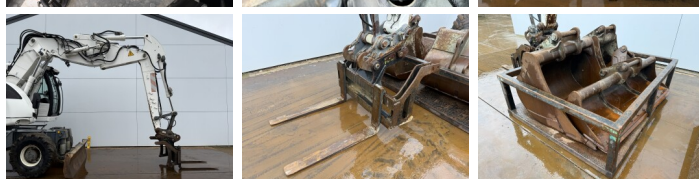

Liebherr

Liebherr A914 Compact

BOSS
MACHINERY

€ 42.500excl.

Ano **2012**
Número de referência **BM007361**
Horas **14.319**

Algemeen

Tipo **A914 Compact**
Localização **Veldhoven, Netherlands**
Certificaac **CE + EPA**

Descrição

Available at Boss Machinery! This Liebherr A914 Compact Wheeled Excavator from 2012 has an engine power of 95 kW and counts 14319 operational hours. The total weight of this Liebherr A914 Compact is 18000 kg and the dimensions are 7.91 x 2.56 x 1.19. Furthermore, this A914 Compact is equipped with Camera, Engate rápido, Lubrificação central. The Liebherr Wheeled Excavator also has a CE + EPA marking. Do you want more information or do you want to try the Liebherr A914 Compact at our yard? Please let us know.

Maten / Gewichten

Dimensões C*L*A **7.91 x 2.56 x 1.19**
Bucket Dimensions: **Bucket 1: 2200 mm / Bucket 2: 650 mm / Bucket 3: 1150 mm**
Peso **18000**

Technische informatie

Configurações de drive **4x4**

Motor informatie

Marca do motor **Liebherr**
Modelo de motor **D834 A7**
Cilindros **4**
Turbo
Capacidade em kW **95**

Banden / Rupsen