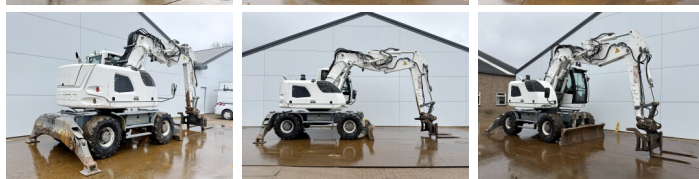

Liebherr

Liebherr A914 Compact

BOSS
MACHINERY

€ 42.500excl.

Ano **2012**
Número de referência **BM007361**
Horas **14.319**

Algemeen

Tipo **A914 Compact**
Localização **Veldhoven, Netherlands**
Certificaac **CE + EPA**

Descrição

Available at Boss Machinery! This Liebherr A914 Compact Wheeled Excavator from 2012 has an engine power of 95 kW and counts 14319 operational hours. The total weight of this Liebherr A914 Compact is 18000 kg and the dimensions are 7.91 x 2.56 x 1.19. Furthermore, this A914 Compact is equipped with Camera, Engate rápido, Lubrificação central. The Liebherr Wheeled Excavator also has a CE + EPA marking. Do you want more information or do you want to try the Liebherr A914 Compact at our yard? Please let us know.

Maten / Gewichten

Dimensões C*L*A **7.91 x 2.56 x 1.19**
Bucket Dimensions: **Bucket 1: 2200 mm / Bucket 2: 650 mm / Bucket 3: 1150 mm**
Peso **18000**

Technische informatie

Configurações de drive **4x4**

Motor informatie

Marca do motor **Liebherr**
Modelo de motor **D834 A7**
Cilindros **4**
Turbo
Capacidade em kW **95**

Banden / Rupsen