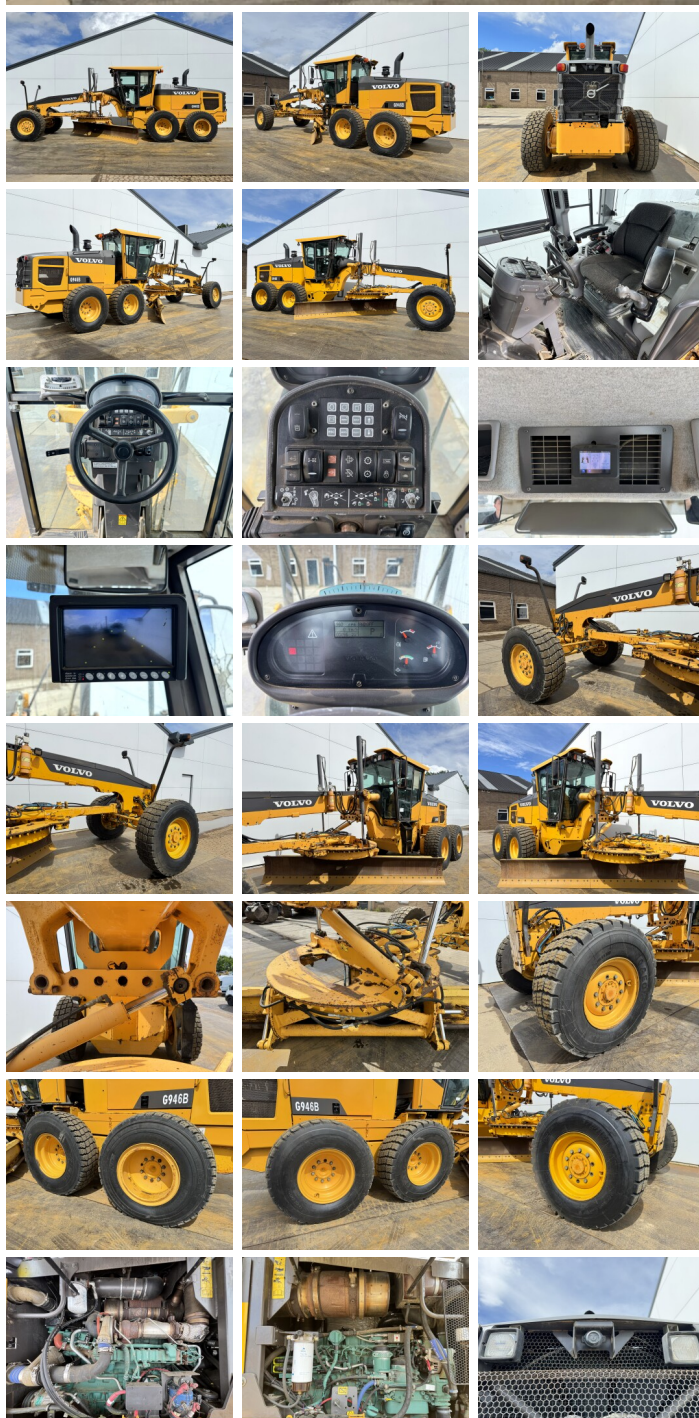

Volvo

Volvo G946B AWD 6x6

€ 64.500excl.

Ano **2014**
Número de referência **BM006945**
Horas **8.681**

Algemeen

Tipo **G946B AWD 6x6**
Localização **Veldhoven, Netherlands**
Certificaat **EPA**

Descrição

Available at Boss Machinery! This Volvo G946B AWD 6x6 Grader from 2014 has an engine power of 191 kW and counts 8681 operational hours. The total weight of this Volvo G946B AWD 6x6 is 17810 kg and the dimensions are 9.08 x 2.70 x 3.22. Furthermore, this G946B AWD 6x6 is equipped with Climate Control, Airco, Heated Seat, Camera, Radio, Bluetooth. The Volvo Grader also has a EPA marking. Do you want more information or do you want to try the Volvo G946B AWD 6x6 at our yard? Please let us know.

Maten / Gewichten

Peso **17810**
Dimensões C*L*A **9.08 x 2.70 x 3.22**

Technische informatie

Configurações de drive **6x6**

Motor informatie

Marca do motor **Volvo**
Modelo de motor **D8H**
Cilindros **6**
Turbo
Capacidade em kW **191**

Banden / Rupsen

70% 70% **17.5R25**
60% 60% **17.5R25**
60% 60% **17.5R25**

BOSS

MACHINERY

Opties

Climate Control

Airco

Heated Seat