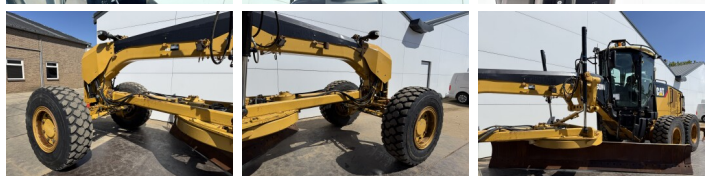

Caterpillar

Caterpillar 160M AWD

BOSS
MACHINERY

€ 74.500excl.

Ano **2010**
Número de referência **BM007238**
Horas **16.695**

Algemeen

Tipo 160M AWD
Localização Veldhoven, Netherlands
Certificaat EPA

Descrição Available at Boss Machinery! This Caterpillar 160M AWD Grader from 2010 has an engine power of 200 kW and counts 16695 operational hours. The total weight of this Caterpillar 160M AWD is 19760 kg and the dimensions are 9.58 x 2.86 x 3.28. Furthermore, this 160M AWD is equipped with Radio, Climate Control, Airco, Bluetooth, Função hidráulica extra. The Caterpillar Grader also has a EPA marking. Do you want more information or do you want to try the Caterpillar 160M AWD at our yard? Please let us know.

Maten / Gewichten

Dimensões C*L*A 9.58 x 2.86 x 3.28
Peso 19760

Technische informatie

Configurações de drive 6x6

Motor informatie

Marca do motor Caterpillar
Modelo de motor C9
Cilindros 6
Turbo
Capacidade em kW 200

Banden / Rupsen

40% 40% 17.5R25
40% 40% 17.5R25
40% 40% 17.5R25

Opties

Radio

Climate Control

Airco

Bluetooth

Função hidráulica extra