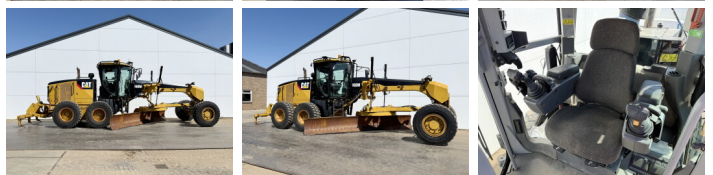

Caterpillar

Caterpillar 160M AWD

BOSS
MACHINERY

€ 74.500excl.

Ano **2010**
Número de referência **BM007238**
Horas **16.695**

Algemeen

Tipo 160M AWD
Localização Veldhoven, Netherlands
Certificaat EPA

Descrição Available at Boss Machinery! This Caterpillar 160M AWD Grader from 2010 has an engine power of 200 kW and counts 16695 operational hours. The total weight of this Caterpillar 160M AWD is 19760 kg and the dimensions are 9.58 x 2.86 x 3.28. Furthermore, this 160M AWD is equipped with Radio, Climate Control, Airco, Bluetooth, Função hidráulica extra. The Caterpillar Grader also has a EPA marking. Do you want more information or do you want to try the Caterpillar 160M AWD at our yard? Please let us know.

Maten / Gewichten

Dimensões C*L*A 9.58 x 2.86 x 3.28
Peso 19760

Technische informatie

Configurações de drive 6x6

Motor informatie

Marca do motor Caterpillar
Modelo de motor C9
Cilindros 6
Turbo
Capacidade em kW 200

Banden / Rupsen

40% 40% 17.5R25
40% 40% 17.5R25
40% 40% 17.5R25

Opties

Radio

Climate Control

Airco

Bluetooth

Função hidráulica extra