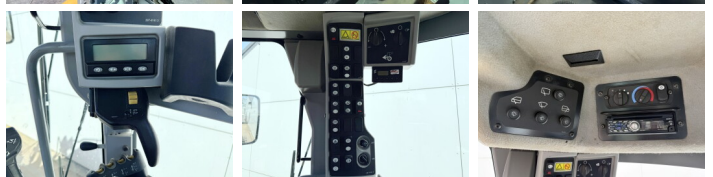

Caterpillar

Caterpillar 160M AWD

BOSS
MACHINERY

€ 74.500excl.

Ano **2010**
Número de referência **BM007238**
Horas **16.695**

Algemeen

Tipo 160M AWD
Localização Veldhoven, Netherlands
Certificaat EPA

Descrição Available at Boss Machinery! This Caterpillar 160M AWD Grader from 2010 has an engine power of 200 kW and counts 16695 operational hours. The total weight of this Caterpillar 160M AWD is 19760 kg and the dimensions are 9.58 x 2.86 x 3.28. Furthermore, this 160M AWD is equipped with Radio, Climate Control, Airco, Bluetooth, Função hidráulica extra. The Caterpillar Grader also has a EPA marking. Do you want more information or do you want to try the Caterpillar 160M AWD at our yard? Please let us know.

Maten / Gewichten

Dimensões C*L*A 9.58 x 2.86 x 3.28
Peso 19760

Technische informatie

Configurações de drive 6x6

Motor informatie

Marca do motor Caterpillar
Modelo de motor C9
Cilindros 6
Turbo
Capacidade em kW 200

Banden / Rupsen

40% 40% 17.5R25
40% 40% 17.5R25
40% 40% 17.5R25

Opties

Radio

Climate Control

Airco

Bluetooth

Função hidráulica extra