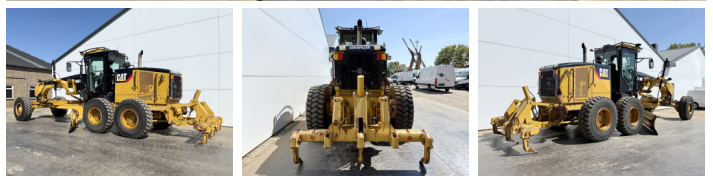

Caterpillar

Caterpillar 160M AWD

BOSS
MACHINERY

€ 74.500excl.

Ano **2010**
Número de referência **BM007238**
Horas **16.695**

Algemeen

Tipo 160M AWD
Localização Veldhoven, Netherlands
Certificaat EPA

Descrição Available at Boss Machinery! This Caterpillar 160M AWD Grader from 2010 has an engine power of 200 kW and counts 16695 operational hours. The total weight of this Caterpillar 160M AWD is 19760 kg and the dimensions are 9.58 x 2.86 x 3.28. Furthermore, this 160M AWD is equipped with Radio, Climate Control, Airco, Bluetooth, Função hidráulica extra. The Caterpillar Grader also has a EPA marking. Do you want more information or do you want to try the Caterpillar 160M AWD at our yard? Please let us know.

Maten / Gewichten

Dimensões C*L*A 9.58 x 2.86 x 3.28
Peso 19760

Technische informatie

Configurações de drive 6x6

Motor informatie

Marca do motor Caterpillar
Modelo de motor C9
Cilindros 6
Turbo
Capacidade em kW 200

Banden / Rupsen

40% 40% 17.5R25
40% 40% 17.5R25
40% 40% 17.5R25

Opties

Radio

Climate Control

Airco

Bluetooth

Função hidráulica extra