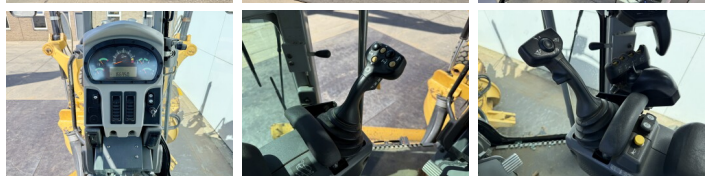

Caterpillar

Caterpillar 160M AWD

BOSS
MACHINERY

€ 74.500excl.

Ano **2010**
Número de referência **BM007238**
Horas **16.695**

Algemeen

Tipo 160M AWD
Localização Veldhoven, Netherlands
Certificaat EPA

Descrição Available at Boss Machinery! This Caterpillar 160M AWD Grader from 2010 has an engine power of 200 kW and counts 16695 operational hours. The total weight of this Caterpillar 160M AWD is 19760 kg and the dimensions are 9.58 x 2.86 x 3.28. Furthermore, this 160M AWD is equipped with Radio, Climate Control, Airco, Bluetooth, Função hidráulica extra. The Caterpillar Grader also has a EPA marking. Do you want more information or do you want to try the Caterpillar 160M AWD at our yard? Please let us know.

Banden / Rupsen

40% 40% 17.5R25
40% 40% 17.5R25
40% 40% 17.5R25

Opties

Radio

Climate Control

Airco

Bluetooth

Função hidráulica extra