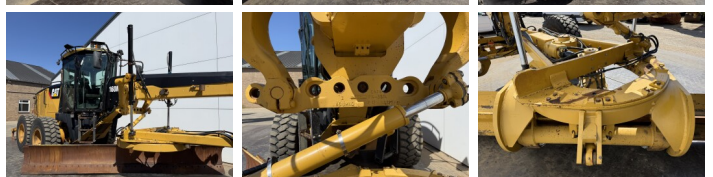

Caterpillar

Caterpillar 160M AWD

BOSS
MACHINERY

€ 74.500excl.

Ano **2010**
Número de referência **BM007238**
Horas **16.695**

Algemeen

Tipo 160M AWD
Localização Veldhoven, Netherlands
Certificaat EPA

Descrição Available at Boss Machinery! This Caterpillar 160M AWD Grader from 2010 has an engine power of 200 kW and counts 16695 operational hours. The total weight of this Caterpillar 160M AWD is 19760 kg and the dimensions are 9.58 x 2.86 x 3.28. Furthermore, this 160M AWD is equipped with Radio, Climate Control, Airco, Bluetooth, Função hidráulica extra. The Caterpillar Grader also has a EPA marking. Do you want more information or do you want to try the Caterpillar 160M AWD at our yard? Please let us know.

Maten / Gewichten

Dimensões C*L*A 9.58 x 2.86 x 3.28
Peso 19760

Technische informatie

Configurações de drive 6x6

Motor informatie

Marca do motor Caterpillar
Modelo de motor C9
Cilindros 6
Turbo
Capacidade em kW 200

Banden / Rupsen

40% 40% 17.5R25
40% 40% 17.5R25
40% 40% 17.5R25

Opties

Radio

Climate Control

Airco

Bluetooth

Função hidráulica extra