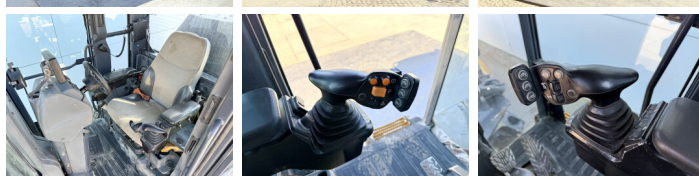

Descrição

Available at Boss Machinery! This John Deere 872G AWD Grader from 2020 has an engine power of 287 kW and counts 16556 operational hours. The total weight of this John Deere 872G AWD is 18000 kg and the dimensions are 9.80 x 2.83 x 3.20. Furthermore, this 872G AWD is equipped with Radio, Bluetooth, Airco, Climate Control, AdBlue, Heated Seat, Camera, Função hidráulica extra. The John Deere Grader also has a EPA marking. Do you want more information or do you want to try the John Deere 872G AWD at our yard? Please let us know.

Banden / Rupsen

40% 40% **17.5R25**
40% 40% **17.5R25**

40% 40%

17.5R25

Opties

Radio

Bluetooth

Airco