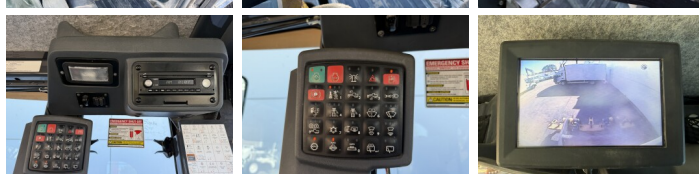

John Deere

John Deere 872G AWD

BOSS
MACHINERY

€ 84.500excl.

Ano **2020**
Número de referência **BM007236**
Horas **16.556**

Algemeen

Tipo **872G AWD**
Localização **Veldhoven, Netherlands**
Certificaat **EPA**

Descrição

Available at Boss Machinery! This John Deere 872G AWD Grader from 2020 has an engine power of 287 kW and counts 16556 operational hours. The total weight of this John Deere 872G AWD is 18000 kg and the dimensions are 9.80 x 2.83 x 3.20. Furthermore, this 872G AWD is equipped with Radio, Bluetooth, Airco, Climate Control, AdBlue, Heated Seat, Camera, Função hidráulica extra. The John Deere Grader also has a EPA marking. Do you want more information or do you want to try the John Deere 872G AWD at our yard? Please let us know.

Maten / Gewichten

Dimensões C*L*A **9.80 x 2.83 x 3.20**
Peso **18000**

Technische informatie

Configurações de drive **6x6**

Motor informatie

Marca do motor **John Deere**
Modelo de motor **6090HDW33**
Cilindros **6**
Turbo
Capacidade em kW **287**

Banden / Rupsen

40% 40% **17.5R25**
40% 40% **17.5R25**