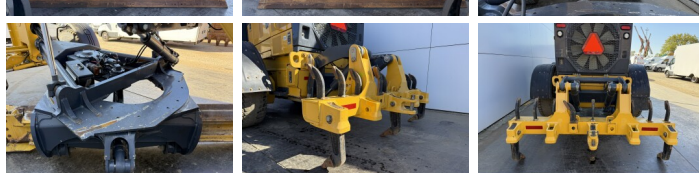

John Deere

John Deere 872G AWD

BOSS
MACHINERY

€ 84.500excl.

Ano **2020**
Número de referência **BM007236**
Horas **16.556**

Algemeen

Tipo **872G AWD**
Localização **Veldhoven, Netherlands**
Certificaat **EPA**

Descrição

Available at Boss Machinery! This John Deere 872G AWD Grader from 2020 has an engine power of 287 kW and counts 16556 operational hours. The total weight of this John Deere 872G AWD is 18000 kg and the dimensions are 9.80 x 2.83 x 3.20. Furthermore, this 872G AWD is equipped with Radio, Bluetooth, Airco, Climate Control, AdBlue, Heated Seat, Camera, Função hidráulica extra. The John Deere Grader also has a EPA marking. Do you want more information or do you want to try the John Deere 872G AWD at our yard? Please let us know.

Banden / Rupsen

40% 40% **17.5R25**
40% 40% **17.5R25**

40% 40%

17.5R25

Opties

Radio

Bluetooth

Airco