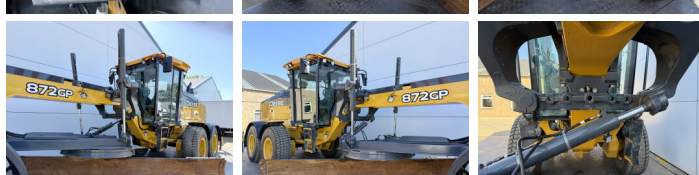

John Deere

John Deere 872G AWD

BOSS
MACHINERY

€ 84.500excl.

Ano **2020**
Número de referência **BM007236**
Horas **16.556**

Algemeen

Tipo **872G AWD**
Localização **Veldhoven, Netherlands**
Certificaat **EPA**

Descrição

Available at Boss Machinery! This John Deere 872G AWD Grader from 2020 has an engine power of 287 kW and counts 16556 operational hours. The total weight of this John Deere 872G AWD is 18000 kg and the dimensions are 9.80 x 2.83 x 3.20. Furthermore, this 872G AWD is equipped with Radio, Bluetooth, Airco, Climate Control, AdBlue, Heated Seat, Camera, Função hidráulica extra. The John Deere Grader also has a EPA marking. Do you want more information or do you want to try the John Deere 872G AWD at our yard? Please let us know.

Banden / Rupsen

40% 40% **17.5R25**
40% 40% **17.5R25**

40% 40%

17.5R25

Opties

Radio

Bluetooth

Airco