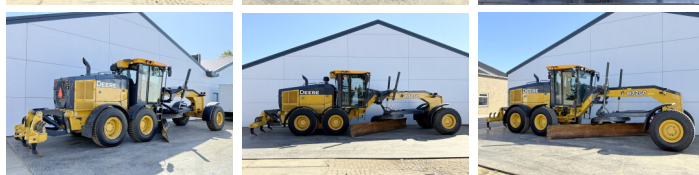

John Deere

John Deere 872G AWD

BOSS
MACHINERY

€ 84.500excl.

Ano **2020**
Número de referência **BM007236**
Horas **16.556**

Algemeen

Tipo **872G AWD**
Localização **Veldhoven, Netherlands**
Certificaat **EPA**

Descrição

Available at Boss Machinery! This John Deere 872G AWD Grader from 2020 has an engine power of 287 kW and counts 16556 operational hours. The total weight of this John Deere 872G AWD is 18000 kg and the dimensions are 9.80 x 2.83 x 3.20. Furthermore, this 872G AWD is equipped with Radio, Bluetooth, Airco, Climate Control, AdBlue, Heated Seat, Camera, Função hidráulica extra. The John Deere Grader also has a EPA marking. Do you want more information or do you want to try the John Deere 872G AWD at our yard? Please let us know.

Maten / Gewichten

Dimensões C*L*A **9.80 x 2.83 x 3.20**
Peso **18000**

Technische informatie

Configurações de drive **6x6**

Motor informatie

Marca do motor **John Deere**
Modelo de motor **6090HDW33**
Cilindros **6**
Turbo
Capacidade em kW **287**

Banden / Rupsen

40% 40% **17.5R25**
40% 40% **17.5R25**

40% 40%

17.5R25

Opties

Radio

Bluetooth

Airco