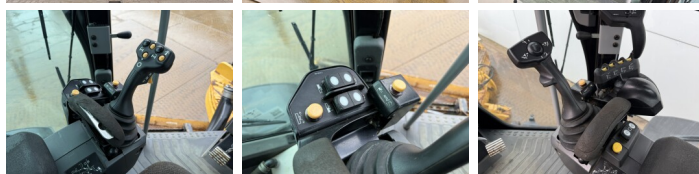

Caterpillar

Caterpillar 140M2 VHP AWD 6x6

€ 84.500excl.

Ano **2012**
Número de referência **BM007139**

Algemeen

Tipo 140M2 VHP AWD 6x6
Localização Veldhoven, Netherlands
Certificaac EPA
Available at Boss Machinery! This Caterpillar 140M2 VHP AWD 6x6 Grader from 2012 has an engine power of 197 kW and counts 0 operational hours. The total weight of this Caterpillar 140M2 VHP AWD 6x6 is 17680 kg and the dimensions are 8.75 x 2.90 x 3.40. Furthermore, this 140M2 VHP AWD 6x6 is equipped with Airco, Climate Control, AdBlue, Camera, Radio, Bluetooth, Função hidráulica extra. The Caterpillar Grader also has a EPA marking. Do you want more information or do you want to try the Caterpillar 140M2 VHP AWD 6x6 at our yard? Please let us know.

Banden / Rupsen

BOSS
MACHINERY

30%	30%	17.5R25 Good Year
30%	30%	17.5R25 Good Year
30%	30%	17.5R25 Good Year

Opties

Airco
Climate Control
AdBlue
Camera
Radio
Bluetooth
Função hidráulica extra