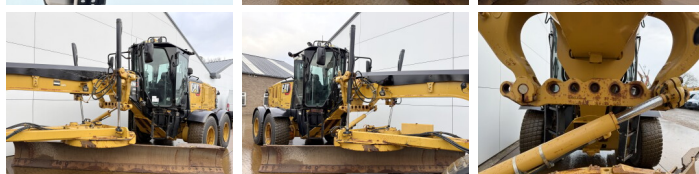

Caterpillar

Caterpillar 140M2 VHP AWD 6x6

€ 84.500excl.

Ano **2012**
Número de referência **BM007139**

Algemeen

Tipo 140M2 VHP AWD 6x6
Localização Veldhoven, Netherlands
Certificaac EPA
Available at Boss Machinery! This Caterpillar 140M2 VHP AWD 6x6 Grader from 2012 has an engine power of 197 kW and counts 0 operational hours. The total weight of this Caterpillar 140M2 VHP AWD 6x6 is 17680 kg and the dimensions are 8.75 x 2.90 x 3.40. Furthermore, this 140M2 VHP AWD 6x6 is equipped with Airco, Climate Control, AdBlue, Camera, Radio, Bluetooth, Função hidráulica extra. The Caterpillar Grader also has a EPA marking. Do you want more information or do you want to try the Caterpillar 140M2 VHP AWD 6x6 at our yard? Please let us know.

Maten / Gewichten

Dimensões C*L*A 8.75 x 2.90 x 3.40
Peso 17680
Extra dimensions: 4.88m Blade

Technische informatie

Configurações de drive 6x6

Motor informatie

Marca do motor Caterpillar
Modelo de motor C9.3
Cilindros 6
Turbo
Capacidade em kW 197

Banden / Rupsen

BOSS
MACHINERY

30%	30%	17.5R25 Good Year
30%	30%	17.5R25 Good Year
30%	30%	17.5R25 Good Year

Opties

Airco
Climate Control
AdBlue
Camera
Radio
Bluetooth
Função hidráulica extra