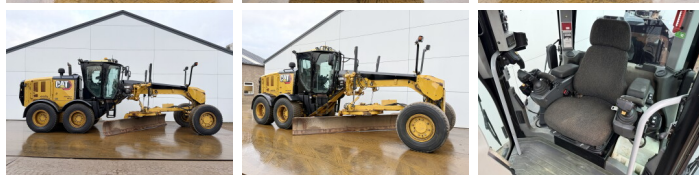

Caterpillar

Caterpillar 140M2 VHP AWD 6x6

€ 84.500excl.

Ano **2012**
Número de referência **BM007139**

Algemeen

Tipo 140M2 VHP AWD 6x6
Localização Veldhoven, Netherlands
Certificaac EPA
Available at Boss Machinery! This Caterpillar 140M2 VHP AWD 6x6 Grader from 2012 has an engine power of 197 kW and counts 0 operational hours. The total weight of this Caterpillar 140M2 VHP AWD 6x6 is 17680 kg and the dimensions are 8.75 x 2.90 x 3.40. Furthermore, this 140M2 VHP AWD 6x6 is equipped with Airco, Climate Control, AdBlue, Camera, Radio, Bluetooth, Função hidráulica extra. The Caterpillar Grader also has a EPA marking. Do you want more information or do you want to try the Caterpillar 140M2 VHP AWD 6x6 at our yard? Please let us know.

Maten / Gewichten

Dimensões C*L*A 8.75 x 2.90 x 3.40
Peso 17680
Extra dimensions: 4.88m Blade

Technische informatie

Configurações de drive 6x6

Motor informatie

Marca do motor Caterpillar
Modelo de motor C9.3
Cilindros 6
Turbo
Capacidade em kW 197

Banden / Rupsen

BOSS
MACHINERY

30%	30%	17.5R25 Good Year
30%	30%	17.5R25 Good Year
30%	30%	17.5R25 Good Year

Opties

Airco
Climate Control
AdBlue
Camera
Radio
Bluetooth
Função hidráulica extra