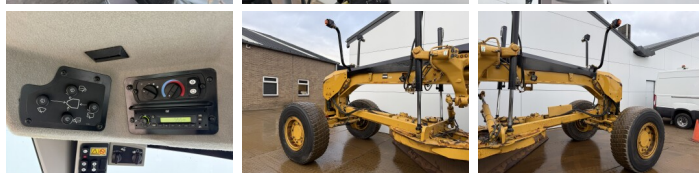

Caterpillar

Caterpillar 140M2 VHP AWD 6x6

€ 84.500excl.

Ano **2012**
Número de referência **BM007139**

Algemeen

Tipo 140M2 VHP AWD 6x6
Localização Veldhoven, Netherlands
Certificaac EPA
Available at Boss Machinery! This Caterpillar 140M2 VHP AWD 6x6 Grader from 2012 has an engine power of 197 kW and counts 0 operational hours. The total weight of this Caterpillar 140M2 VHP AWD 6x6 is 17680 kg and the dimensions are 8.75 x 2.90 x 3.40. Furthermore, this 140M2 VHP AWD 6x6 is equipped with Airco, Climate Control, AdBlue, Camera, Radio, Bluetooth, Função hidráulica extra. The Caterpillar Grader also has a EPA marking. Do you want more information or do you want to try the Caterpillar 140M2 VHP AWD 6x6 at our yard? Please let us know.

Maten / Gewichten

Dimensões C*L*A 8.75 x 2.90 x 3.40
Peso 17680
Extra dimensions: 4.88m Blade

Technische informatie

Configurações de drive 6x6

Motor informatie

Marca do motor Caterpillar
Modelo de motor C9.3
Cilindros 6
Turbo
Capacidade em kW 197

Banden / Rupsen

BOSS
MACHINERY

30%	30%	17.5R25 Good Year
30%	30%	17.5R25 Good Year
30%	30%	17.5R25 Good Year

Opties

Airco
Climate Control
AdBlue
Camera
Radio
Bluetooth
Função hidráulica extra