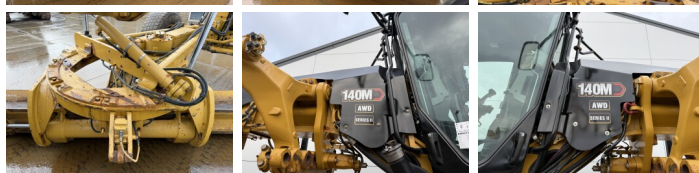

Caterpillar

Caterpillar 140M2 VHP AWD 6x6

€ 84.500excl.

Ano **2012**
Número de referência **BM007139**

Algemeen

Tipo 140M2 VHP AWD 6x6
Localização Veldhoven, Netherlands
Certificaac EPA
Available at Boss Machinery! This Caterpillar 140M2 VHP AWD 6x6 Grader from 2012 has an engine power of 197 kW and counts 0 operational hours. The total weight of this Caterpillar 140M2 VHP AWD 6x6 is 17680 kg and the dimensions are 8.75 x 2.90 x 3.40. Furthermore, this 140M2 VHP AWD 6x6 is equipped with Airco, Climate Control, AdBlue, Camera, Radio, Bluetooth, Função hidráulica extra. The Caterpillar Grader also has a EPA marking. Do you want more information or do you want to try the Caterpillar 140M2 VHP AWD 6x6 at our yard? Please let us know.

Maten / Gewichten

Dimensões C*L*A 8.75 x 2.90 x 3.40
Peso 17680
Extra dimensions: 4.88m Blade

Technische informatie

Configurações de drive 6x6

Motor informatie

Marca do motor Caterpillar
Modelo de motor C9.3
Cilindros 6
Turbo
Capacidade em kW 197

Banden / Rupsen

BOSS
MACHINERY

30%	30%	17.5R25 Good Year
30%	30%	17.5R25 Good Year
30%	30%	17.5R25 Good Year

Opties

Airco
Climate Control
AdBlue
Camera
Radio
Bluetooth
Função hidráulica extra