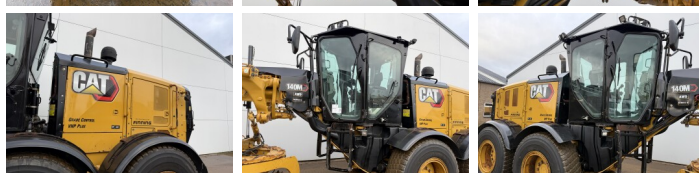

Caterpillar

Caterpillar 140M2 VHP AWD 6x6

€ 84.500excl.

Ano **2012**
Número de referência **BM007139**

Algemeen

Tipo 140M2 VHP AWD 6x6
Localização Veldhoven, Netherlands
Certificaac EPA
Available at Boss Machinery! This Caterpillar 140M2 VHP AWD 6x6 Grader from 2012 has an engine power of 197 kW and counts 0 operational hours. The total weight of this Caterpillar 140M2 VHP AWD 6x6 is 17680 kg and the dimensions are 8.75 x 2.90 x 3.40. Furthermore, this 140M2 VHP AWD 6x6 is equipped with Airco, Climate Control, AdBlue, Camera, Radio, Bluetooth, Função hidráulica extra. The Caterpillar Grader also has a EPA marking. Do you want more information or do you want to try the Caterpillar 140M2 VHP AWD 6x6 at our yard? Please let us know.

Maten / Gewichten

Dimensões C*L*A 8.75 x 2.90 x 3.40
Peso 17680
Extra dimensions: 4.88m Blade

Technische informatie

Configurações de drive 6x6

Motor informatie

Marca do motor Caterpillar
Modelo de motor C9.3
Cilindros 6
Turbo
Capacidade em kW 197

Banden / Rupsen

BOSS
MACHINERY