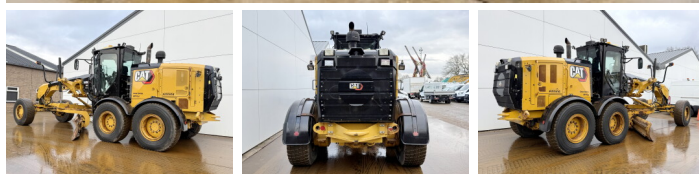

Caterpillar

Caterpillar 140M2 VHP AWD 6x6

€ 84.500excl.

Ano **2012**
Número de referência **BM007139**

Algemeen

Tipo 140M2 VHP AWD 6x6
Localização Veldhoven, Netherlands
Certificaac EPA
Available at Boss Machinery! This Caterpillar 140M2 VHP AWD 6x6 Grader from 2012 has an engine power of 197 kW and counts 0 operational hours. The total weight of this Caterpillar 140M2 VHP AWD 6x6 is 17680 kg and the dimensions are 8.75 x 2.90 x 3.40. Furthermore, this 140M2 VHP AWD 6x6 is equipped with Airco, Climate Control, AdBlue, Camera, Radio, Bluetooth, Função hidráulica extra. The Caterpillar Grader also has a EPA marking. Do you want more information or do you want to try the Caterpillar 140M2 VHP AWD 6x6 at our yard? Please let us know.

Maten / Gewichten

Dimensões C*L*A 8.75 x 2.90 x 3.40
Peso 17680
Extra dimensions: 4.88m Blade

Technische informatie

Configurações de drive 6x6

Motor informatie

Marca do motor Caterpillar
Modelo de motor C9.3
Cilindros 6
Turbo
Capacidade em kW 197

Banden / Rupsen

BOSS
MACHINERY

30%	30%	17.5R25 Good Year
30%	30%	17.5R25 Good Year
30%	30%	17.5R25 Good Year

Opties

Airco
Climate Control
AdBlue
Camera
Radio
Bluetooth
Função hidráulica extra