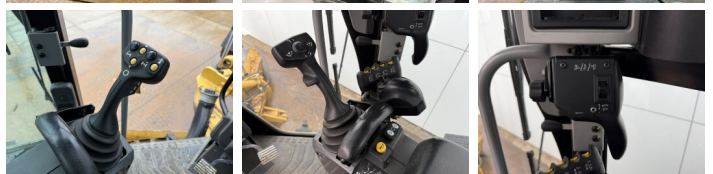

Caterpillar

Caterpillar 140M3

€ 125.000excl.

Ano **2018**
Número de referência **BM007087**
Horas **8.892**

Algemeen

Tipo 140M3
Localização Veldhoven, Netherlands
Certificaat EPA

Available at Boss Machinery! This Caterpillar 140M3 Grader from 2018 has an engine power of 189 kW and counts 8892 operational hours. The total weight of this Caterpillar 140M3 is 17680 kg and the dimensions are 8.91 x 2.88 x 3.49. Furthermore, this 140M3 is equipped with Radio, Bluetooth, Airco, Climate Control, AdBlue, Camera, Função hidráulica extra. The Caterpillar Grader also has a EPA marking. Do you want more information or do you want to try the Caterpillar 140M3 at our yard? Please let us know.

Banden / Rupsen

40% 40% 17.5R25
40% 40% 17.5R25
40% 40% 17.5R25

BOSS

MACHINERY

Opties

Radio

Bluetooth

Airco

Climate Control

AdBlue

Camera

Função hidráulica extra