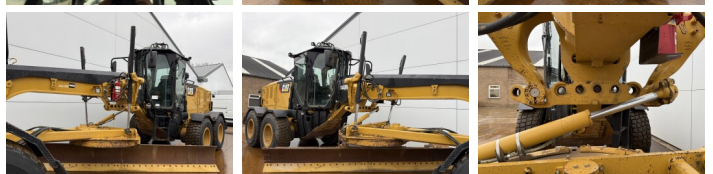

Caterpillar

Caterpillar 140M3

€ 125.000excl.

Ano **2018**
Número de referência **BM007087**
Horas **8.892**

Algemeen

Tipo 140M3
Localização Veldhoven, Netherlands
Certificaat EPA

Available at Boss Machinery! This Caterpillar 140M3 Grader from 2018 has an engine power of 189 kW and counts 8892 operational hours. The total weight of this Caterpillar 140M3 is 17680 kg and the dimensions are 8.91 x 2.88 x 3.49. Furthermore, this 140M3 is equipped with Radio, Bluetooth, Airco, Climate Control, AdBlue, Camera, Função hidráulica extra. The Caterpillar Grader also has a EPA marking. Do you want more information or do you want to try the Caterpillar 140M3 at our yard? Please let us know.

Maten / Gewichten

Dimensões C*L*A 8.91 x 2.88 x 3.49
Peso 17680

Technische informatie

Configurações de drive 6x4

Motor informatie

Marca do motor Caterpillar
Modelo de motor C9.3
Cilindros 6
Turbo
Capacidade em kW 189

Banden / Rupsen

40% 40% 17.5R25
40% 40% 17.5R25
40% 40% 17.5R25

BOSS

MACHINERY

Opties

Radio

Bluetooth

Airco