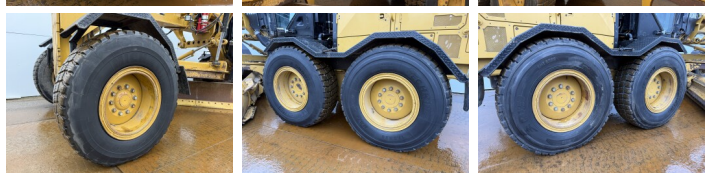

Caterpillar

Caterpillar 140M3

€ 125.000excl.

Ano **2018**
Número de referência **BM007087**
Horas **8.892**

Algemeen

Tipo 140M3
Localização Veldhoven, Netherlands
Certificaat EPA

Available at Boss Machinery! This Caterpillar 140M3 Grader from 2018 has an engine power of 189 kW and counts 8892 operational hours. The total weight of this Caterpillar 140M3 is 17680 kg and the dimensions are 8.91 x 2.88 x 3.49. Furthermore, this 140M3 is equipped with Radio, Bluetooth, Airco, Climate Control, AdBlue, Camera, Função hidráulica extra. The Caterpillar Grader also has a EPA marking. Do you want more information or do you want to try the Caterpillar 140M3 at our yard? Please let us know.

Maten / Gewichten

Dimensões C*L*A 8.91 x 2.88 x 3.49
Peso 17680

Technische informatie

Configurações de drive 6x4

Motor informatie

Marca do motor Caterpillar
Modelo de motor C9.3
Cilindros 6
Turbo
Capacidade em kW 189

Banden / Rupsen

40% 40% 17.5R25
40% 40% 17.5R25
40% 40% 17.5R25

BOSS

MACHINERY

Opties

Radio

Bluetooth

Airco