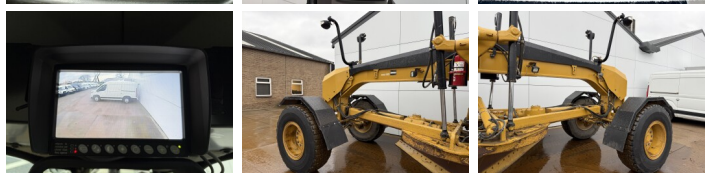

Caterpillar

Caterpillar 140M3

€ 125.000excl.

Ano **2018**
Número de referência **BM007087**
Horas **8.892**

Algemeen

Tipo 140M3
Localização Veldhoven, Netherlands
Certificaat EPA

Available at Boss Machinery! This Caterpillar 140M3 Grader from 2018 has an engine power of 189 kW and counts 8892 operational hours. The total weight of this Caterpillar 140M3 is 17680 kg and the dimensions are 8.91 x 2.88 x 3.49. Furthermore, this 140M3 is equipped with Radio, Bluetooth, Airco, Climate Control, AdBlue, Camera, Função hidráulica extra. The Caterpillar Grader also has a EPA marking. Do you want more information or do you want to try the Caterpillar 140M3 at our yard? Please let us know.

Maten / Gewichten

Dimensões C*L*A 8.91 x 2.88 x 3.49
Peso 17680

Technische informatie

Configurações de drive 6x4

Motor informatie

Marca do motor Caterpillar
Modelo de motor C9.3
Cilindros 6
Turbo
Capacidade em kW 189

Banden / Rupsen

40% 40% 17.5R25
40% 40% 17.5R25
40% 40% 17.5R25

BOSS

MACHINERY

Opties

Radio

Bluetooth

Airco