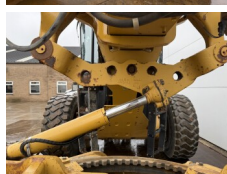

Caterpillar

Caterpillar 14M

BOSS
MACHINERY

Ano **2008**
Número de referência **BM007047**

Algemeen

Tipo **14M**
Localização **Veldhoven, Netherlands**
Certificaat **EPA**
Available at Boss Machinery! This Caterpillar 14M Grader from 2008 has an engine power of 205 kW and counts 0 operational hours. The total weight of this Caterpillar 14M is 20560 kg and the dimensions are 10.86 x 3.08 x 3.56.
Furthermore, this 14M is equipped with Bluetooth, Airco, Radio, AdBlue, Ripper Valve, Função hidráulica extra. The Caterpillar Grader also has a EPA marking. Do you want more information or do you want to try the Caterpillar 14M at our yard? Please let us know.

Maten / Gewichten

Peso **20560**
Dimensões C*L*A **10.86 x 3.08 x 3.56**

Technische informatie

Configurações de drive **6x4**

Motor informatie

Marca do motor **Caterpillar**
Modelo de motor **C11**
Cilindros **6**
Turbo
Capacidade em kW **205**

Banden / Rupsen

60% 60% **20.5R25**
40% 40% **20.5R25**
40% 40% **20.5R25**

Opties

Bluetooth