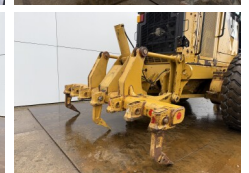

Caterpillar

Caterpillar 14M

BOSS
MACHINERY

Ano **2008**
Número de referência **BM007047**

Algemeen

Tipo **14M**
Localização **Veldhoven, Netherlands**
Certificaat **EPA**
Available at Boss Machinery! This Caterpillar 14M Grader from 2008 has an engine power of 205 kW and counts 0 operational hours. The total weight of this Caterpillar 14M is 20560 kg and the dimensions are 10.86 x 3.08 x 3.56.
Furthermore, this 14M is equipped with Bluetooth, Airco, Radio, AdBlue, Ripper Valve, Função hidráulica extra. The Caterpillar Grader also has a EPA marking. Do you want more information or do you want to try the Caterpillar 14M at our yard? Please let us know.

Maten / Gewichten

Peso **20560**
Dimensões C*L*A **10.86 x 3.08 x 3.56**

Technische informatie

Configurações de drive **6x4**

Motor informatie

Marca do motor **Caterpillar**
Modelo de motor **C11**
Cilindros **6**
Turbo
Capacidade em kW **205**

Banden / Rupsen

60% 60% **20.5R25**
40% 40% **20.5R25**
40% 40% **20.5R25**

Opties

Bluetooth