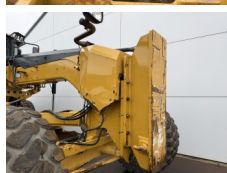

Caterpillar

Caterpillar 14M

BOSS
MACHINERY

Ano **2008**
Número de referência **BM007047**

Algemeen

Tipo **14M**
Localização **Veldhoven, Netherlands**
Certificaat **EPA**
Available at Boss Machinery! This Caterpillar 14M Grader from 2008 has an engine power of 205 kW and counts 0 operational hours. The total weight of this Caterpillar 14M is 20560 kg and the dimensions are 10.86 x 3.08 x 3.56.
Furthermore, this 14M is equipped with Bluetooth, Airco, Radio, AdBlue, Ripper Valve, Função hidráulica extra. The Caterpillar Grader also has a EPA marking. Do you want more information or do you want to try the Caterpillar 14M at our yard? Please let us know.

Maten / Gewichten

Peso **20560**
Dimensões C*L*A **10.86 x 3.08 x 3.56**

Technische informatie

Configurações de drive **6x4**

Motor informatie

Marca do motor **Caterpillar**
Modelo de motor **C11**
Cilindros **6**
Turbo
Capacidade em kW **205**

Banden / Rupsen

60% 60% **20.5R25**
40% 40% **20.5R25**
40% 40% **20.5R25**

Opties

Bluetooth