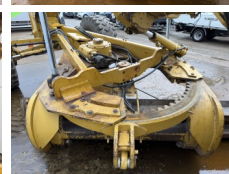

Caterpillar

Caterpillar 14M

BOSS
MACHINERY

Ano **2008**
Número de referência **BM007047**

Algemeen

Tipo **14M**
Localização **Veldhoven, Netherlands**
Certificaat **EPA**
Available at Boss Machinery! This Caterpillar 14M Grader from 2008 has an engine power of 205 kW and counts 0 operational hours. The total weight of this Caterpillar 14M is 20560 kg and the dimensions are 10.86 x 3.08 x 3.56.
Furthermore, this 14M is equipped with Bluetooth, Airco, Radio, AdBlue, Ripper Valve, Função hidráulica extra. The Caterpillar Grader also has a EPA marking. Do you want more information or do you want to try the Caterpillar 14M at our yard? Please let us know.

Maten / Gewichten

Peso **20560**
Dimensões C*L*A **10.86 x 3.08 x 3.56**

Technische informatie

Configurações de drive **6x4**

Motor informatie

Marca do motor **Caterpillar**
Modelo de motor **C11**
Cilindros **6**
Turbo
Capacidade em kW **205**

Banden / Rupsen

60% 60% **20.5R25**
40% 40% **20.5R25**
40% 40% **20.5R25**

Opties

Bluetooth