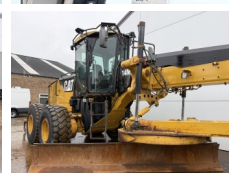

Caterpillar

Caterpillar 14M

BOSS
MACHINERY

Ano **2008**
Número de referência **BM007047**

Algemeen

Tipo **14M**
Localização **Veldhoven, Netherlands**
Certificaat **EPA**
Available at Boss Machinery! This Caterpillar 14M Grader from 2008 has an engine power of 205 kW and counts 0 operational hours. The total weight of this Caterpillar 14M is 20560 kg and the dimensions are 10.86 x 3.08 x 3.56.
Furthermore, this 14M is equipped with Bluetooth, Airco, Radio, AdBlue, Ripper Valve, Função hidráulica extra. The Caterpillar Grader also has a EPA marking. Do you want more information or do you want to try the Caterpillar 14M at our yard? Please let us know.

Maten / Gewichten

Peso **20560**
Dimensões C*L*A **10.86 x 3.08 x 3.56**

Technische informatie

Configurações de drive **6x4**

Motor informatie

Marca do motor **Caterpillar**
Modelo de motor **C11**
Cilindros **6**
Turbo
Capacidade em kW **205**

Banden / Rupsen

60% 60% **20.5R25**
40% 40% **20.5R25**
40% 40% **20.5R25**

Opties

Bluetooth