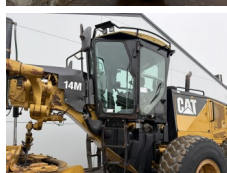

Caterpillar

Caterpillar 14M

BOSS
MACHINERY

Ano **2008**
Número de referência **BM007047**

Algemeen

Tipo **14M**
Localização **Veldhoven, Netherlands**
Certificaat **EPA**
Available at Boss Machinery! This Caterpillar 14M Grader from 2008 has an engine power of 205 kW and counts 0 operational hours. The total weight of this Caterpillar 14M is 20560 kg and the dimensions are 10.86 x 3.08 x 3.56.
Furthermore, this 14M is equipped with Bluetooth, Airco, Radio, AdBlue, Ripper Valve, Função hidráulica extra. The Caterpillar Grader also has a EPA marking. Do you want more information or do you want to try the Caterpillar 14M at our yard? Please let us know.

Maten / Gewichten

Peso **20560**
Dimensões C*L*A **10.86 x 3.08 x 3.56**

Technische informatie

Configurações de drive **6x4**

Motor informatie

Marca do motor **Caterpillar**
Modelo de motor **C11**
Cilindros **6**
Turbo
Capacidade em kW **205**

Banden / Rupsen

60% 60% **20.5R25**
40% 40% **20.5R25**
40% 40% **20.5R25**

Opties

Bluetooth