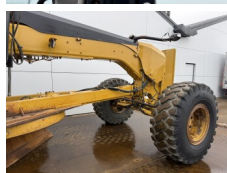

Caterpillar

Caterpillar 14M

BOSS
MACHINERY

Ano **2008**
Número de referência **BM007047**

Algemeen

Tipo **14M**
Localização **Veldhoven, Netherlands**
Certificaat **EPA**
Available at Boss Machinery! This Caterpillar 14M Grader from 2008 has an engine power of 205 kW and counts 0 operational hours. The total weight of this Caterpillar 14M is 20560 kg and the dimensions are 10.86 x 3.08 x 3.56.
Furthermore, this 14M is equipped with Bluetooth, Airco, Radio, AdBlue, Ripper Valve, Função hidráulica extra. The Caterpillar Grader also has a EPA marking. Do you want more information or do you want to try the Caterpillar 14M at our yard? Please let us know.

Maten / Gewichten

Peso **20560**
Dimensões C*L*A **10.86 x 3.08 x 3.56**

Technische informatie

Configurações de drive **6x4**

Motor informatie

Marca do motor **Caterpillar**
Modelo de motor **C11**
Cilindros **6**
Turbo
Capacidade em kW **205**

Banden / Rupsen

60% 60% **20.5R25**
40% 40% **20.5R25**
40% 40% **20.5R25**

Opties

Bluetooth