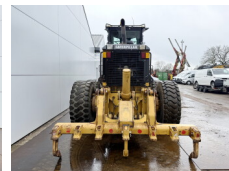

Caterpillar

Caterpillar 14M

BOSS
MACHINERY

Ano **2008**
Número de referência **BM007047**

Algemeen

Tipo **14M**
Localização **Veldhoven, Netherlands**
Certificaat **EPA**
Available at Boss Machinery! This Caterpillar 14M Grader from 2008 has an engine power of 205 kW and counts 0 operational hours. The total weight of this Caterpillar 14M is 20560 kg and the dimensions are 10.86 x 3.08 x 3.56.
Furthermore, this 14M is equipped with Bluetooth, Airco, Radio, AdBlue, Ripper Valve, Função hidráulica extra. The Caterpillar Grader also has a EPA marking. Do you want more information or do you want to try the Caterpillar 14M at our yard? Please let us know.

Maten / Gewichten

Peso **20560**
Dimensões C*L*A **10.86 x 3.08 x 3.56**

Technische informatie

Configurações de drive **6x4**

Motor informatie

Marca do motor **Caterpillar**
Modelo de motor **C11**
Cilindros **6**
Turbo
Capacidade em kW **205**

Banden / Rupsen

60% 60% **20.5R25**
40% 40% **20.5R25**
40% 40% **20.5R25**

Opties

Bluetooth