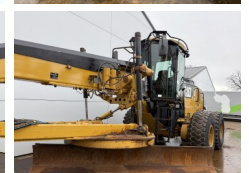

Caterpillar

Caterpillar 14M

BOSS
MACHINERY

Ano **2008**
Número de referência **BM007047**

Algemeen

Tipo **14M**
Localização **Veldhoven, Netherlands**
Certificaat **EPA**
Available at Boss Machinery! This Caterpillar 14M Grader from 2008 has an engine power of 205 kW and counts 0 operational hours. The total weight of this Caterpillar 14M is 20560 kg and the dimensions are 10.86 x 3.08 x 3.56.
Furthermore, this 14M is equipped with Bluetooth, Airco, Radio, AdBlue, Ripper Valve, Função hidráulica extra. The Caterpillar Grader also has a EPA marking. Do you want more information or do you want to try the Caterpillar 14M at our yard? Please let us know.

Maten / Gewichten

Peso **20560**
Dimensões C*L*A **10.86 x 3.08 x 3.56**

Technische informatie

Configurações de drive **6x4**

Motor informatie

Marca do motor **Caterpillar**
Modelo de motor **C11**
Cilindros **6**
Turbo
Capacidade em kW **205**

Banden / Rupsen

60% 60% **20.5R25**
40% 40% **20.5R25**
40% 40% **20.5R25**

Opties

Bluetooth