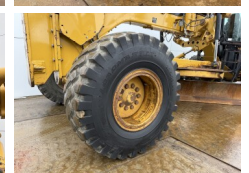

Caterpillar

Caterpillar 14M

BOSS
MACHINERY

Ano **2008**
Número de referência **BM007047**

Algemeen

Tipo **14M**
Localização **Veldhoven, Netherlands**
Certificaat **EPA**
Available at Boss Machinery! This Caterpillar 14M Grader from 2008 has an engine power of 205 kW and counts 0 operational hours. The total weight of this Caterpillar 14M is 20560 kg and the dimensions are 10.86 x 3.08 x 3.56.
Furthermore, this 14M is equipped with Bluetooth, Airco, Radio, AdBlue, Ripper Valve, Função hidráulica extra. The Caterpillar Grader also has a EPA marking. Do you want more information or do you want to try the Caterpillar 14M at our yard? Please let us know.

Maten / Gewichten

Peso **20560**
Dimensões C*L*A **10.86 x 3.08 x 3.56**

Technische informatie

Configurações de drive **6x4**

Motor informatie

Marca do motor **Caterpillar**
Modelo de motor **C11**
Cilindros **6**
Turbo
Capacidade em kW **205**

Banden / Rupsen

60% 60% **20.5R25**
40% 40% **20.5R25**
40% 40% **20.5R25**

Opties

Bluetooth