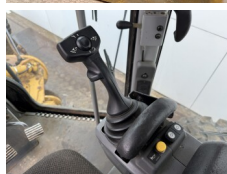

Caterpillar

Caterpillar 14M

BOSS
MACHINERY

Ano **2008**
Número de referência **BM007047**

Algemeen

Tipo **14M**
Localização **Veldhoven, Netherlands**
Certificaat **EPA**
Available at Boss Machinery! This Caterpillar 14M Grader from 2008 has an engine power of 205 kW and counts 0 operational hours. The total weight of this Caterpillar 14M is 20560 kg and the dimensions are 10.86 x 3.08 x 3.56.
Furthermore, this 14M is equipped with Bluetooth, Airco, Radio, AdBlue, Ripper Valve, Função hidráulica extra. The Caterpillar Grader also has a EPA marking. Do you want more information or do you want to try the Caterpillar 14M at our yard? Please let us know.

Maten / Gewichten

Peso **20560**
Dimensões C*L*A **10.86 x 3.08 x 3.56**

Technische informatie

Configurações de drive **6x4**

Motor informatie

Marca do motor **Caterpillar**
Modelo de motor **C11**
Cilindros **6**
Turbo
Capacidade em kW **205**

Banden / Rupsen

60% 60% **20.5R25**
40% 40% **20.5R25**
40% 40% **20.5R25**

Opties

Bluetooth