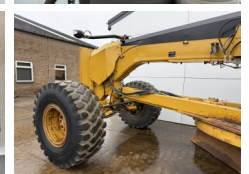

Caterpillar

Caterpillar 14M

BOSS
MACHINERY

Ano **2008**
Número de referência **BM007047**

Algemeen

Tipo **14M**
Localização **Veldhoven, Netherlands**
Certificaat **EPA**
Available at Boss Machinery! This Caterpillar 14M Grader from 2008 has an engine power of 205 kW and counts 0 operational hours. The total weight of this Caterpillar 14M is 20560 kg and the dimensions are 10.86 x 3.08 x 3.56.
Furthermore, this 14M is equipped with Bluetooth, Airco, Radio, AdBlue, Ripper Valve, Função hidráulica extra. The Caterpillar Grader also has a EPA marking. Do you want more information or do you want to try the Caterpillar 14M at our yard? Please let us know.

Maten / Gewichten

Peso **20560**
Dimensões C*L*A **10.86 x 3.08 x 3.56**

Technische informatie

Configurações de drive **6x4**

Motor informatie

Marca do motor **Caterpillar**
Modelo de motor **C11**
Cilindros **6**
Turbo
Capacidade em kW **205**

Banden / Rupsen

60% 60% **20.5R25**
40% 40% **20.5R25**
40% 40% **20.5R25**

Opties

Bluetooth