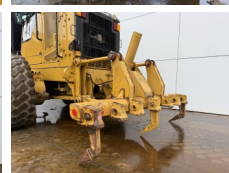

Caterpillar

Caterpillar 14M

BOSS
MACHINERY

Ano **2008**
Número de referência **BM007047**

Algemeen

Tipo **14M**
Localização **Veldhoven, Netherlands**
Certificaat **EPA**
Available at Boss Machinery! This Caterpillar 14M Grader from 2008 has an engine power of 205 kW and counts 0 operational hours. The total weight of this Caterpillar 14M is 20560 kg and the dimensions are 10.86 x 3.08 x 3.56.
Furthermore, this 14M is equipped with Bluetooth, Airco, Radio, AdBlue, Ripper Valve, Função hidráulica extra. The Caterpillar Grader also has a EPA marking. Do you want more information or do you want to try the Caterpillar 14M at our yard? Please let us know.

Maten / Gewichten

Peso **20560**
Dimensões C*L*A **10.86 x 3.08 x 3.56**

Technische informatie

Configurações de drive **6x4**

Motor informatie

Marca do motor **Caterpillar**
Modelo de motor **C11**
Cilindros **6**
Turbo
Capacidade em kW **205**

Banden / Rupsen

60% 60% **20.5R25**
40% 40% **20.5R25**
40% 40% **20.5R25**

Opties

Bluetooth