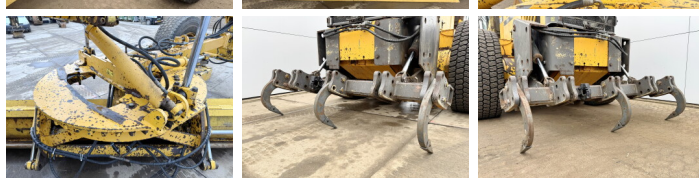

Volvo

Volvo G970

€ 56.500excl.

Ano 2011
Número de referência BM006230

Algemeen

Tipo G970
Localização Veldhoven, Netherlands
Certificaat EPA
Chassis nummer VCE0G970POS525327

Descrição

Available at Boss Machinery! This Volvo G970 Grader from 2011 has an engine power of 191 kW and counts 0 operational hours. The total weight of this Volvo G970 is 20680 kg and the dimensions are 10.40 x 2.95 x 3.30. Furthermore, this G970 is equipped with Airco, Função hidráulica extra. The Volvo Grader also has a EPA marking. Do you want more information or do you want to try the Volvo G970 at our yard? Please let us know.

Maten / Gewichten

Dimensões C*L*A 10.40 x 2.95 x 3.30
Peso 20680

Technische informatie

Configurações de drive 6x4

Motor informatie

Marca do motor Volvo
Modelo de motor D9B
Cilindros 6
Turbo
Capacidade em kW 191

Banden / Rupsen

50% 50% 20.5R25
50% 50% 20.5R25
50% 50% 20.5R25

Opties

BOSS

MACHINERY

Airco
Função hidráulica extra