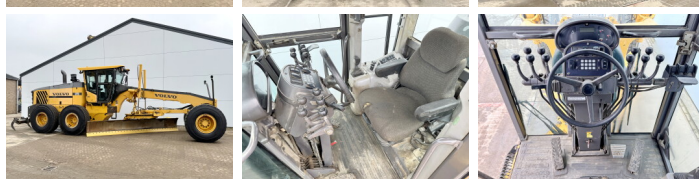

Volvo

Volvo G970

€ 56.500excl.

Ano 2011
Número de referência BM006230

Algemeen

Tipo G970
Localização Veldhoven, Netherlands
Certificaat EPA
Chassis nummer VCE0G970POS525327

Descrição

Available at Boss Machinery! This Volvo G970 Grader from 2011 has an engine power of 191 kW and counts 0 operational hours. The total weight of this Volvo G970 is 20680 kg and the dimensions are 10.40 x 2.95 x 3.30. Furthermore, this G970 is equipped with Airco, Função hidráulica extra. The Volvo Grader also has a EPA marking. Do you want more information or do you want to try the Volvo G970 at our yard? Please let us know.

Maten / Gewichten

Dimensões C*L*A 10.40 x 2.95 x 3.30
Peso 20680

Technische informatie

Configurações de drive 6x4

Motor informatie

Marca do motor Volvo
Modelo de motor D9B
Cilindros 6
Turbo
Capacidade em kW 191

Banden / Rupsen

50% 50% 20.5R25
50% 50% 20.5R25
50% 50% 20.5R25

Opties

BOSS

MACHINERY

Airco
Função hidráulica extra