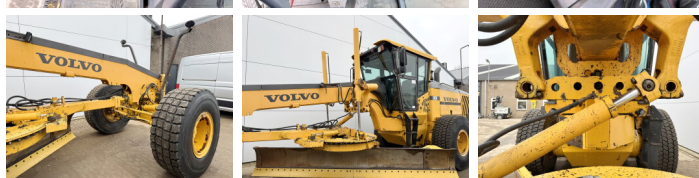

Volvo

Volvo G970

€ 56.500excl.

Ano 2011
Número de referência BM006230

Algemeen

Tipo G970
Localização Veldhoven, Netherlands
Certificaat EPA
Chassis nummer VCE0G970POS525327

Descrição

Available at Boss Machinery! This Volvo G970 Grader from 2011 has an engine power of 191 kW and counts 0 operational hours. The total weight of this Volvo G970 is 20680 kg and the dimensions are 10.40 x 2.95 x 3.30. Furthermore, this G970 is equipped with Airco, Função hidráulica extra. The Volvo Grader also has a EPA marking. Do you want more information or do you want to try the Volvo G970 at our yard? Please let us know.

Banden / Rupsen

50% 50% 20.5R25
50% 50% 20.5R25
50% 50% 20.5R25

Opties

BOSS

MACHINERY

Airco
Função hidráulica extra