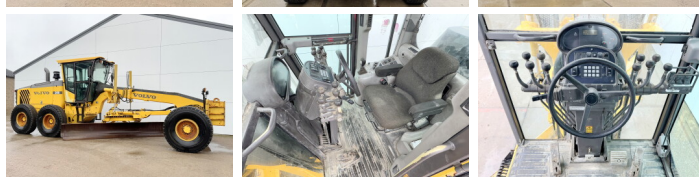

Volvo

Volvo G990

BOSS
MACHINERY

€ 51.500excl.

Ano **2008**
Número de referência **BM006229**
Horas **12.184**

Algemeen

Tipo **G990**
Localização **Veldhoven, Netherlands**
Available at Boss Machinery! This Volvo G990 Grader from 2008 has an engine power of 202 kW and counts 12184 operational hours. The total weight of this Volvo G990 is 21390 kg and the dimensions are 10.10 x 2.85 x 3.51. Furthermore, this G990 is equipped with Airco, Radio. Do you want more information or do you want to try the Volvo G990 at our yard? Please let us know.

Maten / Gewichten

Peso **21390**
Dimensões C*L*A **10.10 x 2.85 x 3.51**
Blade Width **4.85m**

Technische informatie

Configurações de drive **6x4**

Motor informatie

Marca do motor **Volvo**
Modelo de motor **D9B**
Cilindros **6**
Turbo
Capacidade em kW **202**

Banden / Rupsen

80% 80% **16.00R24**
80% 80% **16.00R24**
80% 80% **16.00R24**

Opties

Airco