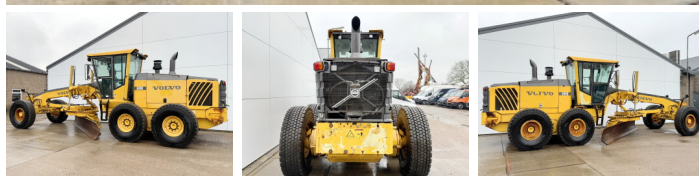

Volvo

Volvo G990

BOSS
MACHINERY

€ 51.500excl.

Ano **2008**
Número de referência **BM006229**
Horas **12.184**

Algemeen

Tipo **G990**
Localização **Veldhoven, Netherlands**
Available at Boss Machinery! This Volvo G990 Grader from 2008 has an engine power of 202 kW and counts 12184 operational hours. The total weight of this Volvo G990 is 21390 kg and the dimensions are 10.10 x 2.85 x 3.51. Furthermore, this G990 is equipped with Airco, Radio. Do you want more information or do you want to try the Volvo G990 at our yard? Please let us know.

Maten / Gewichten

Peso **21390**
Dimensões C*L*A **10.10 x 2.85 x 3.51**
Blade Width **4.85m**

Technische informatie

Configurações de drive **6x4**

Motor informatie

Marca do motor **Volvo**
Modelo de motor **D9B**
Cilindros **6**
Turbo
Capacidade em kW **202**

Banden / Rupsen

80% 80% **16.00R24**
80% 80% **16.00R24**
80% 80% **16.00R24**

Opties

Airco