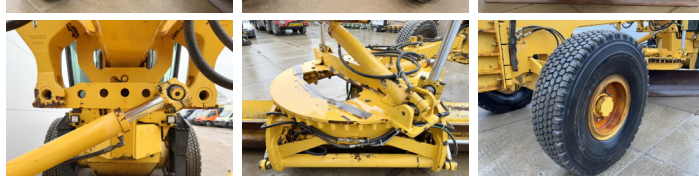

Volvo

Volvo G990

BOSS
MACHINERY

€ 51.500excl.

Ano **2008**
Número de referência **BM006229**
Horas **12.184**

Algemeen

Tipo **G990**
Localização **Veldhoven, Netherlands**
Available at Boss Machinery! This Volvo G990 Grader from 2008 has an engine power of 202 kW and counts 12184 operational hours. The total weight of this Volvo G990 is 21390 kg and the dimensions are 10.10 x 2.85 x 3.51. Furthermore, this G990 is equipped with Airco, Radio. Do you want more information or do you want to try the Volvo G990 at our yard? Please let us know.

Maten / Gewichten

Peso **21390**
Dimensões C*L*A **10.10 x 2.85 x 3.51**
Blade Width **4.85m**

Technische informatie

Configurações de drive **6x4**

Motor informatie

Marca do motor **Volvo**
Modelo de motor **D9B**
Cilindros **6**
Turbo
Capacidade em kW **202**

Banden / Rupsen

80% 80% **16.00R24**
80% 80% **16.00R24**
80% 80% **16.00R24**

Opties

Airco