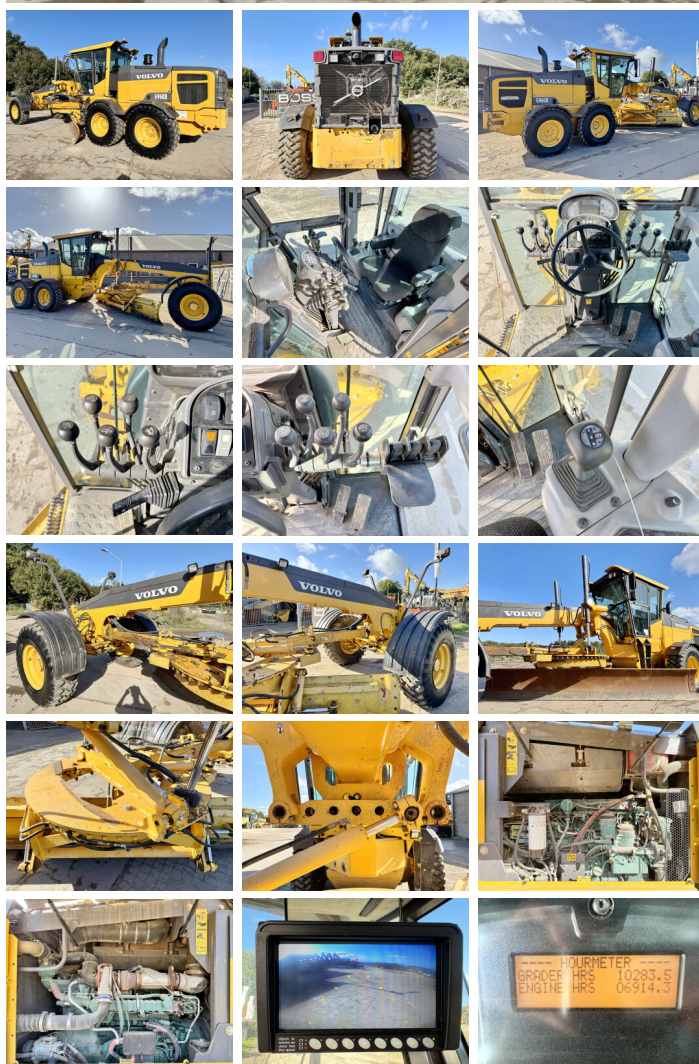

Volvo

Volvo G960B

BOSS
MACHINERY

€ 67.500excl.

Ano **2014**
Número de referência **BM006012**
Horas **10.283**

Algemeen

Tipo **G960B**
Localização **Veldhoven, Netherlands**
Certificaac **EPA**

Descrição **Available at Boss Machinery! This Volvo G960B Grader from 2014 has an engine power of 191 kW and counts 10283 operational hours. The total weight of this Volvo G960B is 17970 kg and the dimensions are 9.30 x 2.70 x 3.30. Furthermore, this G960B is equipped with Beacon, Airco, Radio, Heated Mirrors, Backup alarm, Camera. The Volvo Grader also has a EPA marking. Do you want more information or do you want to try the Volvo G960B at our yard? Please let us know.**

Maten / Gewichten

Peso **17970**
Dimensões C*L*A **9.30 x 2.70 x 3.30**

Technische informatie

Configurações de drive **6x4**

Motor informatie

Marca do motor **Volvo**
Modelo de motor **D8H**
Cilindros **6**
Turbo
Capacidade em kW **191**

Banden / Rupsen

60% 60% **17.5R25**
60% 60% **17.5R25**
60% 60% **17.5R25**

Opties

Beacon
Airco
Radio
Heated Mirrors
Backup alarm
Camera