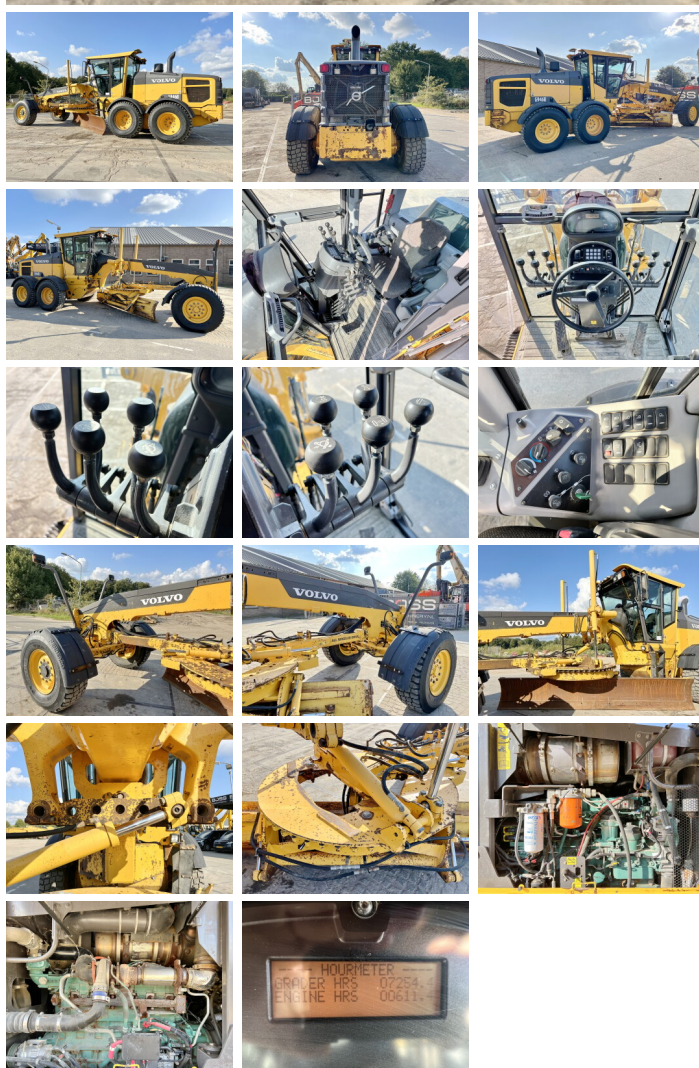

Volvo

Volvo G946B 6x6

BOSS
MACHINERY

€ 74.500excl.

Ano **2013**
Número de referência **BM006033**
Horas **7.254**

Algemeen

Tipo G946B 6x6
Localização Veldhoven, Netherlands
Certificaat EPA

Available at Boss Machinery! This Volvo G946B 6x6 Grader from 2013 has an engine power of 191 kW and counts 7254 operational hours. The total weight of this Volvo G946B 6x6 is 17500 kg and the dimensions are 9.35 x 2.82 x 3.23. Furthermore, this G946B 6x6 is equipped with Heated Mirrors, Backup alarm, Airco, Radio, Beacon. The Volvo Grader also has a EPA marking. Do you want more information or do you want to try the Volvo G946B 6x6 at our yard? Please let us know.

Maten / Gewichten

Dimensões C*L*A 9.35 x 2.82 x 3.23
Peso 17500

Technische informatie

Configurações de drive 6x6

Motor informatie

Marca do motor Volvo
Modelo de motor D8H
Cilindros 6
Turbo
Capacidade em kW 191

Banden / Rupsen

50% 50% 17.5R25
80% 80% 17.5R25
80% 80% 17.5R25

Opties

Heated Mirrors

Backup alarm

Airco

Radio

Beacon