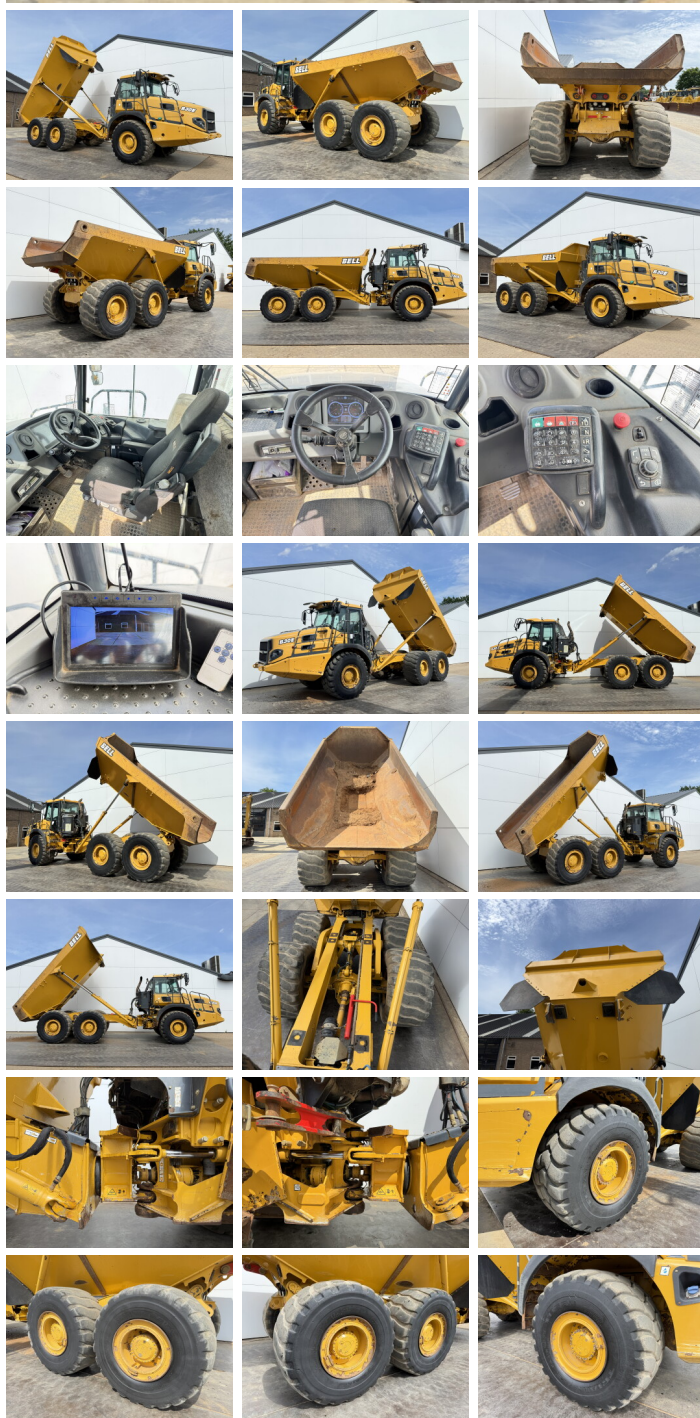

Bell

Bell B30E

€ 79.500excl.

Ano **2017**
Número de referência **BM007764**
Horas **10.825**

Algemeen

Tipo **B30E**
Localização **Veldhoven, Netherlands**
Certificaat **CE + EPA**
Descrição **Available at Boss Machinery! This Bell B30E Dump Truck from 2017 has an engine power of 260 kW and counts 10825 operational hours. The total weight of this Bell B30E is 47680 kg and the dimensions are 9.91 x 3.03 x 3.44. Furthermore, this B30E is equipped with Camera, Body heating, Airco, Radio. The Bell Dump Truck also has a CE + EPA marking. Do you want more information or do you want to try the Bell B30E at our yard? Please let us know.**

Maten / Gewichten

Dimensões C*L*A **9.91 x 3.03 x 3.44**
Peso **47680**

Technische informatie

Configurações de drive **6x6**

Motor informatie

Marca do motor **Mercedes-Benz**
Modelo de motor **OM 936 LA**
Cilindros **6**
Turbo
Capacidade em kW **260**

Banden / Rupsen

40% 40% **30/65R25**
30% 30% **30/65R25**
30% 30% **30/65R25**

BOSS

MACHINERY