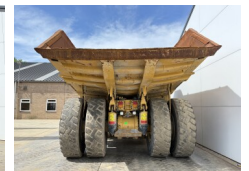

Caterpillar

Caterpillar 772G

BOSS
MACHINERY

Ano **2017**
Número de referência **BM007680**
Horas **14.502**

Algemeen

Tipo **772G**
Localização **Veldhoven, Netherlands**
Certificaac **CE**
Available at Boss Machinery! This Caterpillar 772G Dump Truck from 2017 has an engine power of 446 kW and counts 14502 operational hours. The total weight of this Caterpillar 772G is 38630 kg and the dimensions are 8.86 x 3.96 x 4.02. Furthermore, this 772G is equipped with Radio, Airco, Camera, Body heating, Lubrificação central. The Caterpillar Dump Truck also has a CE marking. Do you want more information or do you want to try the Caterpillar 772G at our yard? Please let us know.

Descrição

Maten / Gewichten

Peso **38630**
Dimensões C*L*A **8.86 x 3.96 x 4.02**

Technische informatie

Configurações de drive **4x4**

Motor informatie

Marca do motor **Caterpillar**
Modelo de motor **C18**
Cilindros **6**
Turbo
Capacidade em kW **446**

Banden / Rupsen

40% 40% **21.00R33**
30% 30% 30% 30% **21.00R33**

Opties

Radio

Airco
Camera
Body heating
Lubrificação central