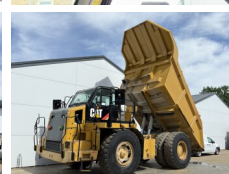

Caterpillar

Caterpillar 772G

BOSS
MACHINERY

Ano **2017**
Número de referência **BM007680**
Horas **14.502**

Algemeen

Tipo **772G**
Localização **Veldhoven, Netherlands**
Certificaac **CE**
Available at Boss Machinery! This Caterpillar 772G Dump Truck from 2017 has an engine power of 446 kW and counts 14502 operational hours. The total weight of this Caterpillar 772G is 38630 kg and the dimensions are 8.86 x 3.96 x 4.02. Furthermore, this 772G is equipped with Radio, Airco, Camera, Body heating, Lubrificação central. The Caterpillar Dump Truck also has a CE marking. Do you want more information or do you want to try the Caterpillar 772G at our yard? Please let us know.

Descrição

Maten / Gewichten

Peso **38630**
Dimensões C*L*A **8.86 x 3.96 x 4.02**

Technische informatie

Configurações de drive **4x4**

Motor informatie

Marca do motor **Caterpillar**
Modelo de motor **C18**
Cilindros **6**
Turbo
Capacidade em kW **446**

Banden / Rupsen

40% 40% **21.00R33**
30% 30% 30% 30% **21.00R33**

Opties

Radio