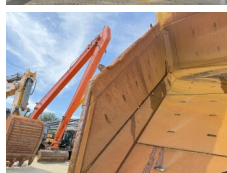

Caterpillar

Caterpillar 772G

BOSS
MACHINERY

Ano **2017**
Número de referência **BM007680**
Horas **14.502**

Algemeen

Tipo **772G**
Localização **Veldhoven, Netherlands**
Certificaac **CE**
Available at Boss Machinery! This Caterpillar 772G Dump Truck from 2017 has an engine power of 446 kW and counts 14502 operational hours. The total weight of this Caterpillar 772G is 38630 kg and the dimensions are 8.86 x 3.96 x 4.02. Furthermore, this 772G is equipped with Radio, Airco, Camera, Body heating, Lubrificação central. The Caterpillar Dump Truck also has a CE marking. Do you want more information or do you want to try the Caterpillar 772G at our yard? Please let us know.

Banden / Rupsen

40% 40% **21.00R33**
30% 30% 30% 30% **21.00R33**

Opties

Radio

Airco
Camera
Body heating
Lubrificação central