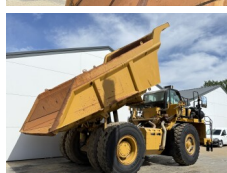

Caterpillar

Caterpillar 772G

BOSS
MACHINERY

Ano **2017**
Número de referência **BM007680**
Horas **14.502**

Algemeen

Tipo **772G**
Localização **Veldhoven, Netherlands**
Certificaac **CE**
Available at Boss Machinery! This Caterpillar 772G Dump Truck from 2017 has an engine power of 446 kW and counts 14502 operational hours. The total weight of this Caterpillar 772G is 38630 kg and the dimensions are 8.86 x 3.96 x 4.02. Furthermore, this 772G is equipped with Radio, Airco, Camera, Body heating, Lubrificação central. The Caterpillar Dump Truck also has a CE marking. Do you want more information or do you want to try the Caterpillar 772G at our yard? Please let us know.

Descrição

Maten / Gewichten

Peso **38630**
Dimensões C*L*A **8.86 x 3.96 x 4.02**

Technische informatie

Configurações de drive **4x4**

Motor informatie

Marca do motor **Caterpillar**
Modelo de motor **C18**
Cilindros **6**
Turbo
Capacidade em kW **446**

Banden / Rupsen

40% 40% **21.00R33**
30% 30% 30% 30% **21.00R33**

Opties

Radio

Airco
Camera
Body heating
Lubrificação central