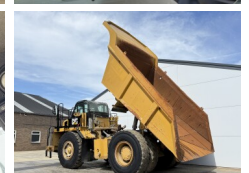

Caterpillar

Caterpillar 772G

BOSS
MACHINERY

Ano **2017**
Número de referência **BM007680**
Horas **14.502**

Algemeen

Tipo **772G**
Localização **Veldhoven, Netherlands**
Certificaac **CE**
Available at Boss Machinery! This Caterpillar 772G Dump Truck from 2017 has an engine power of 446 kW and counts 14502 operational hours. The total weight of this Caterpillar 772G is 38630 kg and the dimensions are 8.86 x 3.96 x 4.02. Furthermore, this 772G is equipped with Radio, Airco, Camera, Body heating, Lubrificação central. The Caterpillar Dump Truck also has a CE marking. Do you want more information or do you want to try the Caterpillar 772G at our yard? Please let us know.

Descrição

Maten / Gewichten

Peso **38630**
Dimensões C*L*A **8.86 x 3.96 x 4.02**

Technische informatie

Configurações de drive **4x4**

Motor informatie

Marca do motor **Caterpillar**
Modelo de motor **C18**
Cilindros **6**
Turbo
Capacidade em kW **446**

Banden / Rupsen

40% 40% **21.00R33**
30% 30% 30% 30% **21.00R33**

Opties

Radio

Airco
Camera
Body heating
Lubrificação central