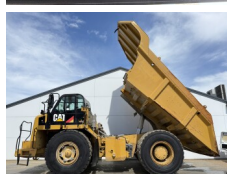

Caterpillar

Caterpillar 772G

BOSS
MACHINERY

Ano **2017**
Número de referência **BM007680**
Horas **14.502**

Algemeen

Tipo **772G**
Localização **Veldhoven, Netherlands**
Certificaac **CE**
Available at Boss Machinery! This Caterpillar 772G Dump Truck from 2017 has an engine power of 446 kW and counts 14502 operational hours. The total weight of this Caterpillar 772G is 38630 kg and the dimensions are 8.86 x 3.96 x 4.02. Furthermore, this 772G is equipped with Radio, Airco, Camera, Body heating, Lubrificação central. The Caterpillar Dump Truck also has a CE marking. Do you want more information or do you want to try the Caterpillar 772G at our yard? Please let us know.

Descrição

Maten / Gewichten

Peso **38630**
Dimensões C*L*A **8.86 x 3.96 x 4.02**

Technische informatie

Configurações de drive **4x4**

Motor informatie

Marca do motor **Caterpillar**
Modelo de motor **C18**
Cilindros **6**
Turbo
Capacidade em kW **446**

Banden / Rupsen

40% 40% **21.00R33**
30% 30% 30% 30% **21.00R33**

Opties

Radio

Airco
Camera
Body heating
Lubrificação central