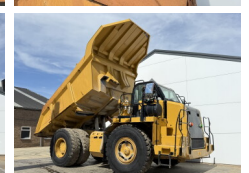

Caterpillar

Caterpillar 772G

BOSS
MACHINERY

Ano **2017**
Número de referência **BM007680**
Horas **14.502**

Algemeen

Tipo **772G**
Localização **Veldhoven, Netherlands**
Certificaac **CE**
Available at Boss Machinery! This Caterpillar 772G Dump Truck from 2017 has an engine power of 446 kW and counts 14502 operational hours. The total weight of this Caterpillar 772G is 38630 kg and the dimensions are 8.86 x 3.96 x 4.02. Furthermore, this 772G is equipped with Radio, Airco, Camera, Body heating, Lubrificação central. The Caterpillar Dump Truck also has a CE marking. Do you want more information or do you want to try the Caterpillar 772G at our yard? Please let us know.

Descrição

Maten / Gewichten

Peso **38630**
Dimensões C*L*A **8.86 x 3.96 x 4.02**

Technische informatie

Configurações de drive **4x4**

Motor informatie

Marca do motor **Caterpillar**
Modelo de motor **C18**
Cilindros **6**
Turbo
Capacidade em kW **446**

Banden / Rupsen

40% 40% **21.00R33**
30% 30% 30% 30% **21.00R33**

Opties

Radio

Airco
Camera
Body heating
Lubrificação central