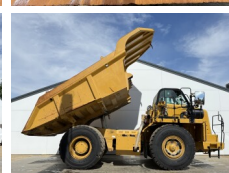

Caterpillar

Caterpillar 772G

BOSS
MACHINERY

Ano **2017**
Número de referência **BM007680**
Horas **14.502**

Algemeen

Tipo **772G**
Localização **Veldhoven, Netherlands**
Certificaac **CE**
Available at Boss Machinery! This Caterpillar 772G Dump Truck from 2017 has an engine power of 446 kW and counts 14502 operational hours. The total weight of this Caterpillar 772G is 38630 kg and the dimensions are 8.86 x 3.96 x 4.02. Furthermore, this 772G is equipped with Radio, Airco, Camera, Body heating, Lubrificação central. The Caterpillar Dump Truck also has a CE marking. Do you want more information or do you want to try the Caterpillar 772G at our yard? Please let us know.

Descrição

Maten / Gewichten

Peso **38630**
Dimensões C*L*A **8.86 x 3.96 x 4.02**

Technische informatie

Configurações de drive **4x4**

Motor informatie

Marca do motor **Caterpillar**
Modelo de motor **C18**
Cilindros **6**
Turbo
Capacidade em kW **446**

Banden / Rupsen

40% 40% **21.00R33**
30% 30% 30% 30% **21.00R33**

Opties

Radio

Airco
Camera
Body heating
Lubrificação central