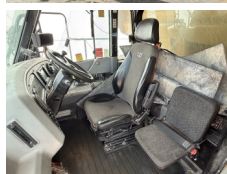

Caterpillar

Caterpillar 772G

BOSS
MACHINERY

Ano **2017**
Número de referência **BM007680**
Horas **14.502**

Algemeen

Tipo **772G**
Localização **Veldhoven, Netherlands**
Certificaac **CE**
Available at Boss Machinery! This Caterpillar 772G Dump Truck from 2017 has an engine power of 446 kW and counts 14502 operational hours. The total weight of this Caterpillar 772G is 38630 kg and the dimensions are 8.86 x 3.96 x 4.02. Furthermore, this 772G is equipped with Radio, Airco, Camera, Body heating, Lubrificação central. The Caterpillar Dump Truck also has a CE marking. Do you want more information or do you want to try the Caterpillar 772G at our yard? Please let us know.

Descrição

Maten / Gewichten

Peso **38630**
Dimensões C*L*A **8.86 x 3.96 x 4.02**

Technische informatie

Configurações de drive **4x4**

Motor informatie

Marca do motor **Caterpillar**
Modelo de motor **C18**
Cilindros **6**
Turbo
Capacidade em kW **446**

Banden / Rupsen

40% 40% **21.00R33**
30% 30% 30% 30% **21.00R33**

Opties

Radio

Airco
Camera
Body heating
Lubrificação central