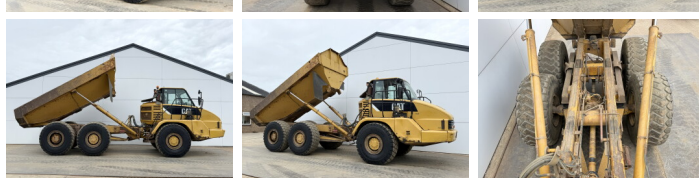

Descrição

Available at Boss Machinery! This Caterpillar 725 Dump Truck from 2007 has an engine power of 227 kW and counts 20611 operational hours. The total weight of this Caterpillar 725 is 22260 kg and the dimensions are 9.88 x 2.87 x 3.44. Furthermore, this 725 is equipped with Airco, Radio. The Caterpillar Dump Truck also has a CE marking. Do you want more information or do you want to try the Caterpillar 725 at our yard? Please let us know.

Maten / Gewichten

Dimensões C*L*A **9.88 x 2.87 x 3.44**
Peso **22260**

Technische informatie

Configurações de drive **6x6**

Motor informatie

Marca do motor **Caterpillar**
Modelo de motor **C11**
Cilindros **6**
Turbo
Capacidade em kW **227**

Banden / Rupsen

20% 20% **23.5R25**
20% 20% **23.5R25**
20% 20% **23.5R25**

Opties

Airco
Radio