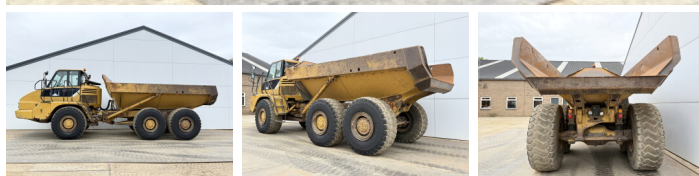

Caterpillar

Caterpillar 725

BOSS

MACHINERY

€ 42.500excl.

Ano **2007**
Número de referência **BM007768**
Horas **20.611**

Algemeen

Tipo **725**
Localização **Veldhoven, Netherlands**
Certificaac **CE**

Descrição

Available at Boss Machinery! This Caterpillar 725 Dump Truck from 2007 has an engine power of 227 kW and counts 20611 operational hours. The total weight of this Caterpillar 725 is 22260 kg and the dimensions are 9.88 x 2.87 x 3.44. Furthermore, this 725 is equipped with Airco, Radio. The Caterpillar Dump Truck also has a CE marking. Do you want more information or do you want to try the Caterpillar 725 at our yard? Please let us know.

Maten / Gewichten

Dimensões C*L*A **9.88 x 2.87 x 3.44**
Peso **22260**

Technische informatie

Configurações de drive **6x6**

Motor informatie

Marca do motor **Caterpillar**
Modelo de motor **C11**
Cilindros **6**
Turbo
Capacidade em kW **227**

Banden / Rupsen

20% 20% **23.5R25**
20% 20% **23.5R25**
20% 20% **23.5R25**

Opties

Airco
Radio