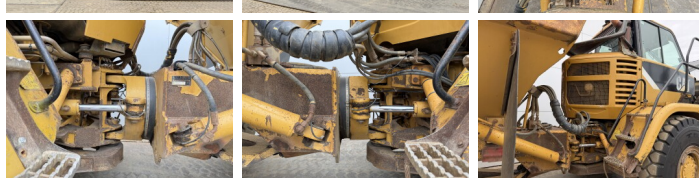

Descrição

Available at Boss Machinery! This Caterpillar 725 Dump Truck from 2007 has an engine power of 227 kW and counts 20611 operational hours. The total weight of this Caterpillar 725 is 22260 kg and the dimensions are 9.88 x 2.87 x 3.44. Furthermore, this 725 is equipped with Airco, Radio. The Caterpillar Dump Truck also has a CE marking. Do you want more information or do you want to try the Caterpillar 725 at our yard? Please let us know.

Banden / Rupsen

20% 20% **23.5R25**
20% 20% **23.5R25**
20% 20% **23.5R25**

Opties

Airco
Radio