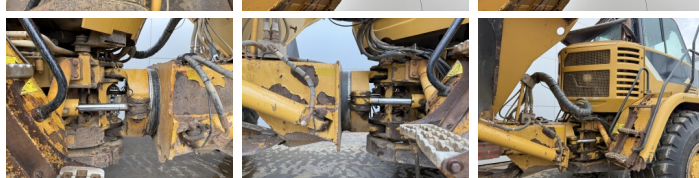

Descrição

Available at Boss Machinery! This Caterpillar 725 Dump Truck from 2007 has an engine power of 227 kW and counts 18102 operational hours. The total weight of this Caterpillar 725 is 22260 kg and the dimensions are 9.97 x 2.90 x 3.41. Furthermore, this 725 is equipped with Camera, Body heating, Bluetooth, Radio, Airco. The Caterpillar Dump Truck also has a CE marking. Do you want more information or do you want to try the Caterpillar 725 at our yard? Please let us know.

Banden / Rupsen

30% 30% **23.5R25**
10% 10% **23.5R25**
10% 10% **23.5R25**

Opties

Camera

Body heating

Bluetooth

Radio

Airco