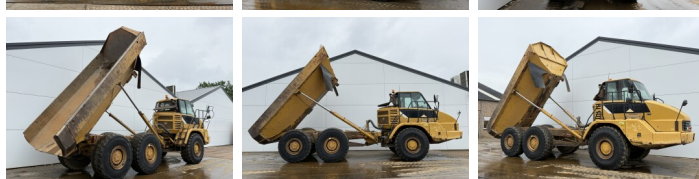

Descrição

Available at Boss Machinery! This Caterpillar 725 Dump Truck from 2007 has an engine power of 227 kW and counts 18102 operational hours. The total weight of this Caterpillar 725 is 22260 kg and the dimensions are 9.97 x 2.90 x 3.41. Furthermore, this 725 is equipped with Camera, Body heating, Bluetooth, Radio, Airco. The Caterpillar Dump Truck also has a CE marking. Do you want more information or do you want to try the Caterpillar 725 at our yard? Please let us know.

Maten / Gewichten

Dimensões C*L*A **9.97 x 2.90 x 3.41**
Peso **22260**

Technische informatie

Configurações de drive **6x6**

Motor informatie

Marca do motor **Caterpillar**
Modelo de motor **C11**
Cilindros **6**
Turbo
Capacidade em kW **227**

Banden / Rupsen

30% 30% **23.5R25**
10% 10% **23.5R25**
10% 10% **23.5R25**

Opties

Camera

Body heating

Bluetooth

Radio

Airco