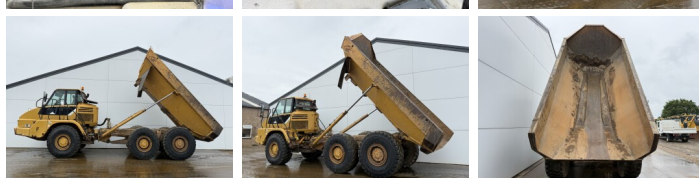

Descrição

Available at Boss Machinery! This Caterpillar 725 Dump Truck from 2007 has an engine power of 227 kW and counts 18102 operational hours. The total weight of this Caterpillar 725 is 22260 kg and the dimensions are 9.97 x 2.90 x 3.41. Furthermore, this 725 is equipped with Camera, Body heating, Bluetooth, Radio, Airco. The Caterpillar Dump Truck also has a CE marking. Do you want more information or do you want to try the Caterpillar 725 at our yard? Please let us know.

Maten / Gewichten

Dimensões C*L*A **9.97 x 2.90 x 3.41**
Peso **22260**

Technische informatie

Configurações de drive **6x6**

Motor informatie

Marca do motor **Caterpillar**
Modelo de motor **C11**
Cilindros **6**
Turbo
Capacidade em kW **227**

Banden / Rupsen

30% 30% **23.5R25**
10% 10% **23.5R25**
10% 10% **23.5R25**

Opties

Camera

Body heating

Bluetooth

Radio

Airco