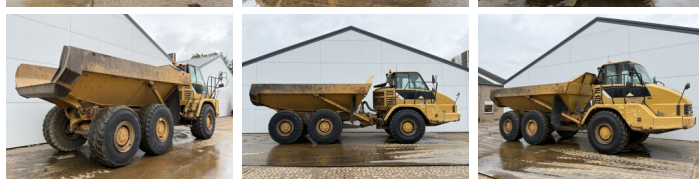

Caterpillar

Caterpillar 725

BOSS

MACHINERY

€ 44.500excl.

Ano **2007**
Número de referência **BM007765**
Horas **18.102**

Algemeen

Tipo **725**
Localização **Veldhoven, Netherlands**
Certificaat **CE**

Descrição

Available at Boss Machinery! This Caterpillar 725 Dump Truck from 2007 has an engine power of 227 kW and counts 18102 operational hours. The total weight of this Caterpillar 725 is 22260 kg and the dimensions are 9.97 x 2.90 x 3.41. Furthermore, this 725 is equipped with Camera, Body heating, Bluetooth, Radio, Airco. The Caterpillar Dump Truck also has a CE marking. Do you want more information or do you want to try the Caterpillar 725 at our yard? Please let us know.

Maten / Gewichten

Dimensões C*L*A **9.97 x 2.90 x 3.41**
Peso **22260**

Technische informatie

Configurações de drive **6x6**

Motor informatie

Marca do motor **Caterpillar**
Modelo de motor **C11**
Cilindros **6**
Turbo
Capacidade em kW **227**

Banden / Rupsen

30% 30% **23.5R25**
10% 10% **23.5R25**
10% 10% **23.5R25**

Opties

Camera

Body heating

Bluetooth

Radio

Airco