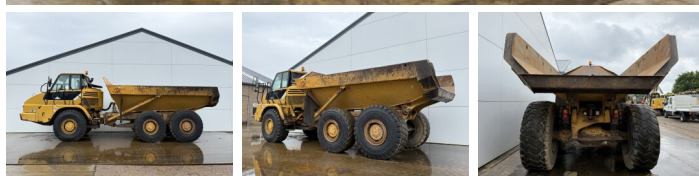

Caterpillar

Caterpillar 725

BOSS

MACHINERY

€ 44.500excl.

Ano **2007**
Número de referência **BM007765**
Horas **18.102**

Algemeen

Tipo **725**
Localização **Veldhoven, Netherlands**
Certificaat **CE**

Descrição

Available at Boss Machinery! This Caterpillar 725 Dump Truck from 2007 has an engine power of 227 kW and counts 18102 operational hours. The total weight of this Caterpillar 725 is 22260 kg and the dimensions are 9.97 x 2.90 x 3.41. Furthermore, this 725 is equipped with Camera, Body heating, Bluetooth, Radio, Airco. The Caterpillar Dump Truck also has a CE marking. Do you want more information or do you want to try the Caterpillar 725 at our yard? Please let us know.

Maten / Gewichten

Dimensões C*L*A **9.97 x 2.90 x 3.41**
Peso **22260**

Technische informatie

Configurações de drive **6x6**

Motor informatie

Marca do motor **Caterpillar**
Modelo de motor **C11**
Cilindros **6**
Turbo
Capacidade em kW **227**

Banden / Rupsen

30% 30% **23.5R25**
10% 10% **23.5R25**
10% 10% **23.5R25**

Opties

Camera

Body heating

Bluetooth

Radio

Airco