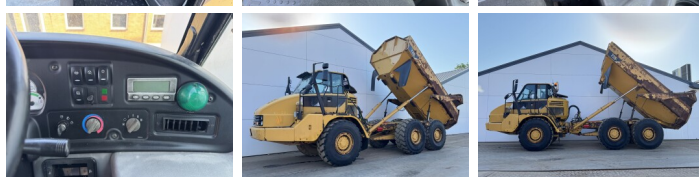

Caterpillar

Caterpillar 725

BOSS

MACHINERY

€ 52.500excl.

Ano **2011**
Número de referência **BM007722**
Horas **10.042**

Algemeen

Tipo **725**
Localização **Veldhoven, Netherlands**
Dutch vehicle
Certificaat **CE**

Descrição

Available at Boss Machinery! This Caterpillar 725 Dump Truck from 2011 has an engine power of 227 kW and counts 10042 operational hours. Always worked in The Netherlands. The total weight of this Caterpillar 725 is 22260 kg and the dimensions are 10.08 x 3.00 x 3.48. Furthermore, this 725 is equipped with Radio, Bluetooth, Airco, Body heating, Lubrificação central. The Caterpillar Dump Truck also has a CE marking. Do you want more information or do you want to try the Caterpillar 725 at our yard? Please let us know.

Maten / Gewichten

Dimensões C*L*A **10.08 x 3.00 x 3.48**
Peso **22260**

Technische informatie

Configurações de drive **6x6**

Motor informatie

Marca do motor **Caterpillar**
Modelo de motor **C11**
Cilindros **6**
Turbo
Capacidade em kW **227**

Banden / Rupsen

20% 20% **23.5R25**
10% 10% **23.5R25**