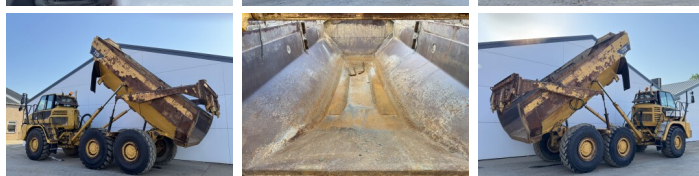

Caterpillar

Caterpillar 725

BOSS

MACHINERY

€ 52.500excl.

Ano **2011**
Número de referência **BM007722**
Horas **10.042**

Algemeen

Tipo **725**
Localização **Veldhoven, Netherlands**
Dutch vehicle
Certificaat **CE**

Descrição

Available at Boss Machinery! This Caterpillar 725 Dump Truck from 2011 has an engine power of 227 kW and counts 10042 operational hours. Always worked in The Netherlands. The total weight of this Caterpillar 725 is 22260 kg and the dimensions are 10.08 x 3.00 x 3.48. Furthermore, this 725 is equipped with Radio, Bluetooth, Airco, Body heating, Lubrificação central. The Caterpillar Dump Truck also has a CE marking. Do you want more information or do you want to try the Caterpillar 725 at our yard? Please let us know.

Maten / Gewichten

Dimensões C*L*A **10.08 x 3.00 x 3.48**
Peso **22260**

Technische informatie

Configurações de drive **6x6**

Motor informatie

Marca do motor **Caterpillar**
Modelo de motor **C11**
Cilindros **6**
Turbo
Capacidade em kW **227**

Banden / Rupsen

20% 20% **23.5R25**
10% 10% **23.5R25**