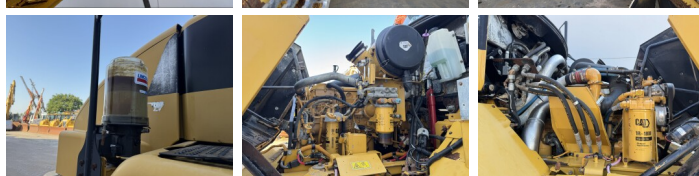

Caterpillar

Caterpillar 725

BOSS

MACHINERY

€ 52.500excl.

Ano **2011**
Número de referência **BM007722**
Horas **10.042**

Algemeen

Tipo **725**
Localização **Veldhoven, Netherlands**
Dutch vehicle
Certificaat **CE**

Descrição

Available at Boss Machinery! This Caterpillar 725 Dump Truck from 2011 has an engine power of 227 kW and counts 10042 operational hours. Always worked in The Netherlands. The total weight of this Caterpillar 725 is 22260 kg and the dimensions are 10.08 x 3.00 x 3.48. Furthermore, this 725 is equipped with Radio, Bluetooth, Airco, Body heating, Lubrificação central. The Caterpillar Dump Truck also has a CE marking. Do you want more information or do you want to try the Caterpillar 725 at our yard? Please let us know.

Maten / Gewichten

Dimensões C*L*A **10.08 x 3.00 x 3.48**
Peso **22260**

Technische informatie

Configurações de drive **6x6**

Motor informatie

Marca do motor **Caterpillar**
Modelo de motor **C11**
Cilindros **6**
Turbo
Capacidade em kW **227**

Banden / Rupsen

20% 20% **23.5R25**
10% 10% **23.5R25**