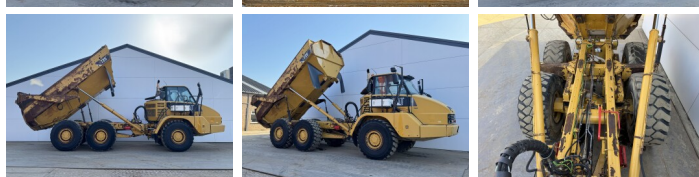

Caterpillar

Caterpillar 725

BOSS

MACHINERY

€ 52.500excl.

Ano **2011**
Número de referência **BM007722**
Horas **10.042**

Algemeen

Tipo **725**
Localização **Veldhoven, Netherlands**
Dutch vehicle
Certificaat **CE**

Descrição

Available at Boss Machinery! This Caterpillar 725 Dump Truck from 2011 has an engine power of 227 kW and counts 10042 operational hours. Always worked in The Netherlands. The total weight of this Caterpillar 725 is 22260 kg and the dimensions are 10.08 x 3.00 x 3.48. Furthermore, this 725 is equipped with Radio, Bluetooth, Airco, Body heating, Lubrificação central. The Caterpillar Dump Truck also has a CE marking. Do you want more information or do you want to try the Caterpillar 725 at our yard? Please let us know.

Maten / Gewichten

Dimensões C*L*A **10.08 x 3.00 x 3.48**
Peso **22260**

Technische informatie

Configurações de drive **6x6**

Motor informatie

Marca do motor **Caterpillar**
Modelo de motor **C11**
Cilindros **6**
Turbo
Capacidade em kW **227**

Banden / Rupsen

20% 20% **23.5R25**
10% 10% **23.5R25**