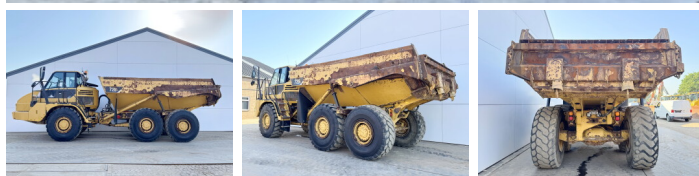

Caterpillar

Caterpillar 725

BOSS

MACHINERY

€ 52.500excl.

Ano **2011**
Número de referência **BM007722**
Horas **10.042**

Algemeen

Tipo **725**
Localização **Veldhoven, Netherlands**
Dutch vehicle
Certificaat **CE**

Descrição

Available at Boss Machinery! This Caterpillar 725 Dump Truck from 2011 has an engine power of 227 kW and counts 10042 operational hours. Always worked in The Netherlands. The total weight of this Caterpillar 725 is 22260 kg and the dimensions are 10.08 x 3.00 x 3.48. Furthermore, this 725 is equipped with Radio, Bluetooth, Airco, Body heating, Lubrificação central. The Caterpillar Dump Truck also has a CE marking. Do you want more information or do you want to try the Caterpillar 725 at our yard? Please let us know.

Maten / Gewichten

Dimensões C*L*A **10.08 x 3.00 x 3.48**
Peso **22260**

Technische informatie

Configurações de drive **6x6**

Motor informatie

Marca do motor **Caterpillar**
Modelo de motor **C11**
Cilindros **6**
Turbo
Capacidade em kW **227**

Banden / Rupsen

20% 20% **23.5R25**
10% 10% **23.5R25**