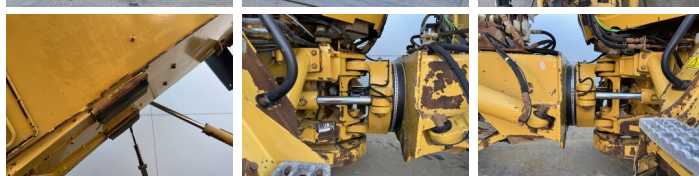

Caterpillar

Caterpillar 725

BOSS

MACHINERY

€ 52.500excl.

Ano **2011**
Número de referência **BM007722**
Horas **10.042**

Algemeen

Tipo **725**
Localização **Veldhoven, Netherlands**
Dutch vehicle
Certificaat **CE**

Descrição

Available at Boss Machinery! This Caterpillar 725 Dump Truck from 2011 has an engine power of 227 kW and counts 10042 operational hours. Always worked in The Netherlands. The total weight of this Caterpillar 725 is 22260 kg and the dimensions are 10.08 x 3.00 x 3.48. Furthermore, this 725 is equipped with Radio, Bluetooth, Airco, Body heating, Lubrificação central. The Caterpillar Dump Truck also has a CE marking. Do you want more information or do you want to try the Caterpillar 725 at our yard? Please let us know.

Maten / Gewichten

Dimensões C*L*A **10.08 x 3.00 x 3.48**
Peso **22260**

Technische informatie

Configurações de drive **6x6**

Motor informatie

Marca do motor **Caterpillar**
Modelo de motor **C11**
Cilindros **6**
Turbo
Capacidade em kW **227**

Banden / Rupsen

20% 20% **23.5R25**
10% 10% **23.5R25**