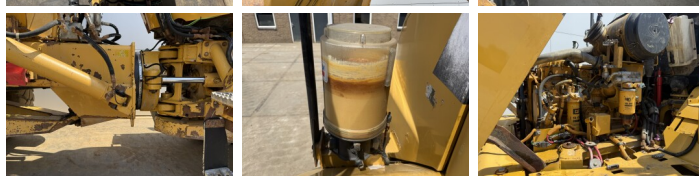

Descrição

Available at Boss Machinery! This Caterpillar 725 Dump Truck from 2011 has an engine power of 227 kW and counts 9407 operational hours. The total weight of this Caterpillar 725 is 22260 kg and the dimensions are 10.13 x 3.05 x 3.48. Furthermore, this 725 is equipped with Airco, Body heating, Lubrificação central. The Caterpillar Dump Truck also has a CE marking. Do you want more information or do you want to try the Caterpillar 725 at our yard? Please let us know.

Banden / Rupsen

15% 15% **23.5R25**
15% 15% **23.5R25**
15% 15% **23.5R25**

Opties

Airco

Body heating

Lubrificação central