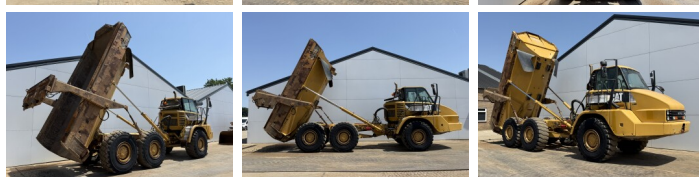

Caterpillar

Caterpillar 725

BOSS

MACHINERY

€ 52.500excl.

Ano **2011**
Número de referência **BM007723**
Horas **9.407**

Algemeen

Tipo **725**
Localização **Veldhoven, Netherlands**
Certificaac **CE**

Descrição

Available at Boss Machinery! This Caterpillar 725 Dump Truck from 2011 has an engine power of 227 kW and counts 9407 operational hours. The total weight of this Caterpillar 725 is 22260 kg and the dimensions are 10.13 x 3.05 x 3.48. Furthermore, this 725 is equipped with Airco, Body heating, Lubrificação central. The Caterpillar Dump Truck also has a CE marking. Do you want more information or do you want to try the Caterpillar 725 at our yard? Please let us know.

Maten / Gewichten

Peso **22260**
Dimensões C*L*A **10.13 x 3.05 x 3.48**

Technische informatie

Configurações de drive **6x6**

Motor informatie

Marca do motor **Caterpillar**
Modelo de motor **C11**
Cilindros **6**
Turbo
Capacidade em kW **227**

Banden / Rupsen

15% 15% **23.5R25**
15% 15% **23.5R25**
15% 15% **23.5R25**