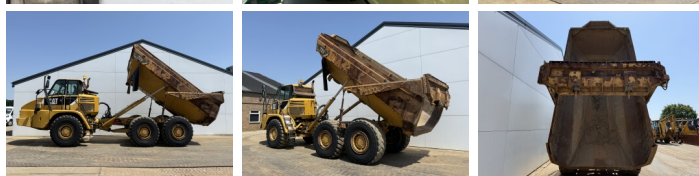

Caterpillar

Caterpillar 725

BOSS

MACHINERY

€ 52.500excl.

Ano **2011**
Número de referência **BM007723**
Horas **9.407**

Algemeen

Tipo **725**
Localização **Veldhoven, Netherlands**
Certificaac **CE**

Descrição

Available at Boss Machinery! This Caterpillar 725 Dump Truck from 2011 has an engine power of 227 kW and counts 9407 operational hours. The total weight of this Caterpillar 725 is 22260 kg and the dimensions are 10.13 x 3.05 x 3.48. Furthermore, this 725 is equipped with Airco, Body heating, Lubrificação central. The Caterpillar Dump Truck also has a CE marking. Do you want more information or do you want to try the Caterpillar 725 at our yard? Please let us know.

Maten / Gewichten

Peso **22260**
Dimensões C*L*A **10.13 x 3.05 x 3.48**

Technische informatie

Configurações de drive **6x6**

Motor informatie

Marca do motor **Caterpillar**
Modelo de motor **C11**
Cilindros **6**
Turbo
Capacidade em kW **227**

Banden / Rupsen

15% 15% **23.5R25**
15% 15% **23.5R25**
15% 15% **23.5R25**