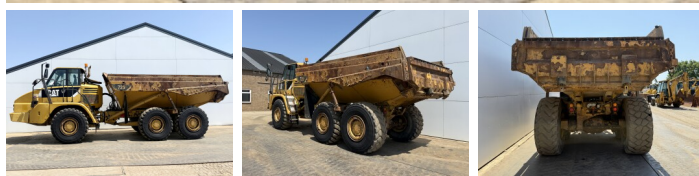

Caterpillar

Caterpillar 725

BOSS

MACHINERY

€ 52.500excl.

Ano **2011**
Número de referência **BM007723**
Horas **9.407**

Algemeen

Tipo **725**
Localização **Veldhoven, Netherlands**
Certificaac **CE**

Descrição

Available at Boss Machinery! This Caterpillar 725 Dump Truck from 2011 has an engine power of 227 kW and counts 9407 operational hours. The total weight of this Caterpillar 725 is 22260 kg and the dimensions are 10.13 x 3.05 x 3.48. Furthermore, this 725 is equipped with Airco, Body heating, Lubrificação central. The Caterpillar Dump Truck also has a CE marking. Do you want more information or do you want to try the Caterpillar 725 at our yard? Please let us know.

Maten / Gewichten

Peso **22260**
Dimensões C*L*A **10.13 x 3.05 x 3.48**

Technische informatie

Configurações de drive **6x6**

Motor informatie

Marca do motor **Caterpillar**
Modelo de motor **C11**
Cilindros **6**
Turbo
Capacidade em kW **227**

Banden / Rupsen

15% 15% **23.5R25**
15% 15% **23.5R25**
15% 15% **23.5R25**

Opties

Airco

Body heating

Lubrificação central