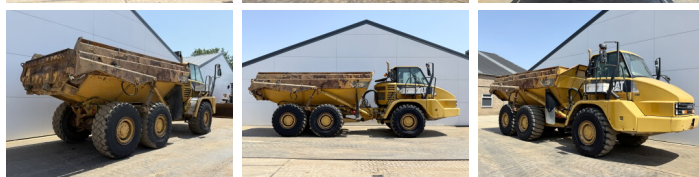

Caterpillar

Caterpillar 725

BOSS

MACHINERY

€ 52.500excl.

Ano **2011**
Número de referência **BM007723**
Horas **9.407**

Algemeen

Tipo **725**
Localização **Veldhoven, Netherlands**
Certificaac **CE**

Descrição

Available at Boss Machinery! This Caterpillar 725 Dump Truck from 2011 has an engine power of 227 kW and counts 9407 operational hours. The total weight of this Caterpillar 725 is 22260 kg and the dimensions are 10.13 x 3.05 x 3.48. Furthermore, this 725 is equipped with Airco, Body heating, Lubrificação central. The Caterpillar Dump Truck also has a CE marking. Do you want more information or do you want to try the Caterpillar 725 at our yard? Please let us know.

Maten / Gewichten

Peso **22260**
Dimensões C*L*A **10.13 x 3.05 x 3.48**

Technische informatie

Configurações de drive **6x6**

Motor informatie

Marca do motor **Caterpillar**
Modelo de motor **C11**
Cilindros **6**
Turbo
Capacidade em kW **227**

Banden / Rupsen

15% 15% **23.5R25**
15% 15% **23.5R25**
15% 15% **23.5R25**

Opties

Airco

Body heating

Lubrificação central