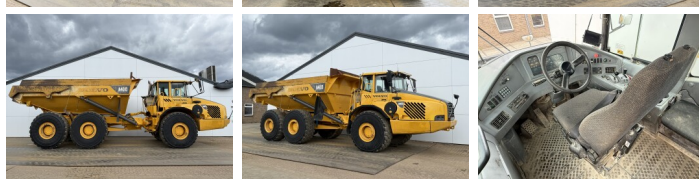

Volvo

Volvo A40D

BOSS
MACHINERY

€ 47.500excl.

Ano **2002**
Número de referência **BM007659**
Horas **29.850**

Algemeen

Tipo **A40D**
Localização **Veldhoven, Netherlands**
Descrição **Available at Boss Machinery! This Volvo A40D Dump Truck from 2002 has an engine power of 280 kW and counts 29850 operational hours. The total weight of this Volvo A40D is 31270 kg and the dimensions are 11.33 x 3.56 x 3.87. Furthermore, this A40D is equipped with Airco, Heated Seat, Camera. Do you want more information or do you want to try the Volvo A40D at our yard? Please let us know.**

Maten / Gewichten

Peso **31270**
Dimensões C*L*A **11.33 x 3.56 x 3.87**

Technische informatie

Configurações de drive **6x6**

Motor informatie

Marca do motor **Volvo**
Modelo de motor **D12C**
Cilindros **6**
Turbo
Capacidade em kW **280**

Banden / Rupsen

30% 20% **29.5R25**
20% 20% **29.5R25**
20% 20% **29.5R25**

Opties

Airco

Heated Seat
Camera