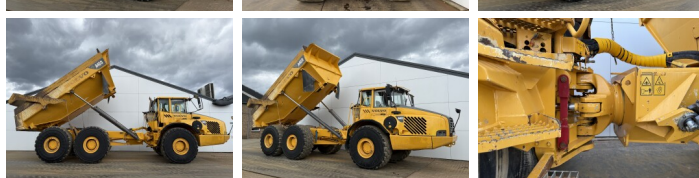

Volvo

Volvo A40D

BOSS
MACHINERY

€ 47.500excl.

Ano **2002**
Número de referência **BM007659**
Horas **29.850**

Algemeen

Tipo **A40D**
Localização **Veldhoven, Netherlands**
Descrição **Available at Boss Machinery! This Volvo A40D Dump Truck from 2002 has an engine power of 280 kW and counts 29850 operational hours. The total weight of this Volvo A40D is 31270 kg and the dimensions are 11.33 x 3.56 x 3.87. Furthermore, this A40D is equipped with Airco, Heated Seat, Camera. Do you want more information or do you want to try the Volvo A40D at our yard? Please let us know.**

Maten / Gewichten

Peso **31270**
Dimensões C*L*A **11.33 x 3.56 x 3.87**

Technische informatie

Configurações de drive **6x6**

Motor informatie

Marca do motor **Volvo**
Modelo de motor **D12C**
Cilindros **6**
Turbo
Capacidade em kW **280**

Banden / Rupsen

30% 20% **29.5R25**
20% 20% **29.5R25**
20% 20% **29.5R25**

Opties

Airco

Heated Seat
Camera