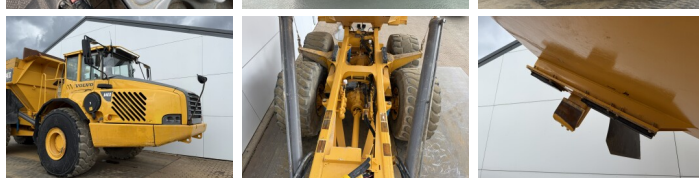

Volvo

Volvo A40D

BOSS
MACHINERY

€ 47.500excl.

Ano **2002**
Número de referência **BM007659**
Horas **29.850**

Algemeen

Tipo **A40D**
Localização **Veldhoven, Netherlands**
Descrição **Available at Boss Machinery! This Volvo A40D Dump Truck from 2002 has an engine power of 280 kW and counts 29850 operational hours. The total weight of this Volvo A40D is 31270 kg and the dimensions are 11.33 x 3.56 x 3.87. Furthermore, this A40D is equipped with Airco, Heated Seat, Camera. Do you want more information or do you want to try the Volvo A40D at our yard? Please let us know.**

Banden / Rupsen

30% 20% **29.5R25**
20% 20% **29.5R25**
20% 20% **29.5R25**

Opties

Airco

Heated Seat
Camera