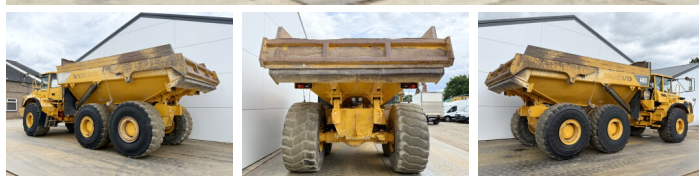

Volvo

Volvo A40D

BOSS
MACHINERY

€ 47.500excl.

Ano **2002**
Número de referência **BM007659**
Horas **29.850**

Algemeen

Tipo **A40D**
Localização **Veldhoven, Netherlands**
Descrição **Available at Boss Machinery! This Volvo A40D Dump Truck from 2002 has an engine power of 280 kW and counts 29850 operational hours. The total weight of this Volvo A40D is 31270 kg and the dimensions are 11.33 x 3.56 x 3.87. Furthermore, this A40D is equipped with Airco, Heated Seat, Camera. Do you want more information or do you want to try the Volvo A40D at our yard? Please let us know.**

Maten / Gewichten

Peso **31270**
Dimensões C*L*A **11.33 x 3.56 x 3.87**

Technische informatie

Configurações de drive **6x6**

Motor informatie

Marca do motor **Volvo**
Modelo de motor **D12C**
Cilindros **6**
Turbo
Capacidade em kW **280**

Banden / Rupsen

30% 20% **29.5R25**
20% 20% **29.5R25**
20% 20% **29.5R25**

Opties

Airco

Heated Seat
Camera