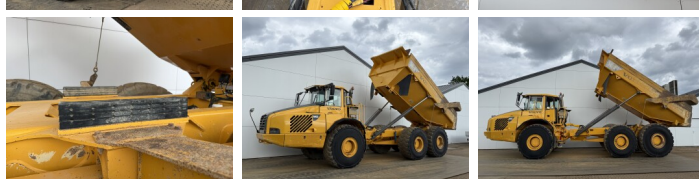

Volvo

Volvo A40D

BOSS
MACHINERY

€ 47.500excl.

Ano **2002**
Número de referência **BM007659**
Horas **29.850**

Algemeen

Tipo **A40D**
Localização **Veldhoven, Netherlands**
Descrição **Available at Boss Machinery! This Volvo A40D Dump Truck from 2002 has an engine power of 280 kW and counts 29850 operational hours. The total weight of this Volvo A40D is 31270 kg and the dimensions are 11.33 x 3.56 x 3.87. Furthermore, this A40D is equipped with Airco, Heated Seat, Camera. Do you want more information or do you want to try the Volvo A40D at our yard? Please let us know.**

Maten / Gewichten

Peso **31270**
Dimensões C*L*A **11.33 x 3.56 x 3.87**

Technische informatie

Configurações de drive **6x6**

Motor informatie

Marca do motor **Volvo**
Modelo de motor **D12C**
Cilindros **6**
Turbo
Capacidade em kW **280**

Banden / Rupsen

30% 20% **29.5R25**
20% 20% **29.5R25**
20% 20% **29.5R25**

Opties

Airco

Heated Seat
Camera