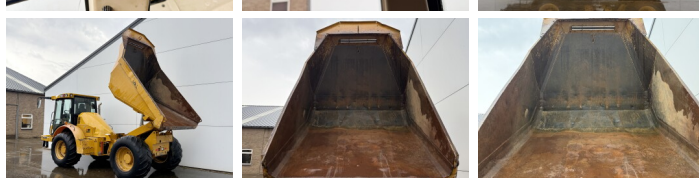

Hydrema

Hydrema 912 ES

BOSS
MACHINERY

€ 42.500excl.

Ano **2014**
Número de referência **BM007681**
Horas **7.925**

Algemeen

Tipo 912 ES
Localização Veldhoven, Netherlands
Certificaat CE

Descrição Available at Boss Machinery! This Hydrema 912 ES Dump Truck from 2014 has an engine power of 97 kW and counts 7925 operational hours. The total weight of this Hydrema 912 ES is 8000 kg and the dimensions are 5.82 x 2.56 x 2.83. Furthermore, this 912 ES is equipped with Climate Control, Camera, Airco. The Hydrema Dump Truck also has a CE marking. Do you want more information or do you want to try the Hydrema 912 ES at our yard? Please let us know.

Maten / Gewichten

Dimensões C*L*A 5.82 x 2.56 x 2.83
Peso 8000

Technische informatie

Configurações de drive 4x4

Motor informatie

Marca do motor Cummins
Modelo de motor QSB4.5 130
Cilindros 4
Turbo
Capacidade em kW 97

Banden / Rupsen

20% 20% 600/55-26.5
20% 20% 600/55-26.5

Opties