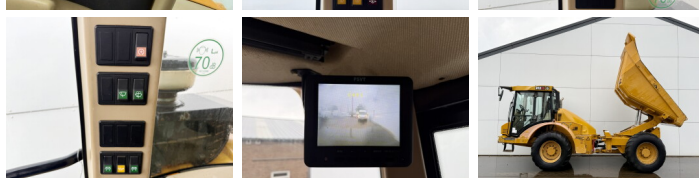

Hydrema

Hydrema 912 ES

BOSS
MACHINERY

€ 42.500excl.

Ano **2014**
Número de referência **BM007681**
Horas **7.925**

Algemeen

Tipo 912 ES
Localização Veldhoven, Netherlands
Certificaat CE

Descrição Available at Boss Machinery! This Hydrema 912 ES Dump Truck from 2014 has an engine power of 97 kW and counts 7925 operational hours. The total weight of this Hydrema 912 ES is 8000 kg and the dimensions are 5.82 x 2.56 x 2.83. Furthermore, this 912 ES is equipped with Climate Control, Camera, Airco. The Hydrema Dump Truck also has a CE marking. Do you want more information or do you want to try the Hydrema 912 ES at our yard? Please let us know.

Maten / Gewichten

Dimensões C*L*A 5.82 x 2.56 x 2.83
Peso 8000

Technische informatie

Configurações de drive 4x4

Motor informatie

Marca do motor Cummins
Modelo de motor QSB4.5 130
Cilindros 4
Turbo
Capacidade em kW 97

Banden / Rupsen

20% 20% 600/55-26.5
20% 20% 600/55-26.5

Opties