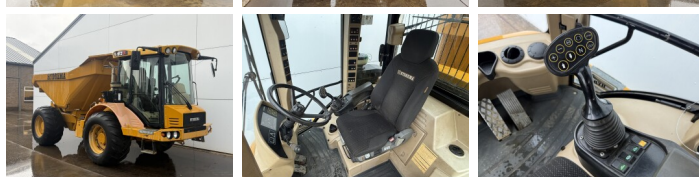

Hydrema

Hydrema 912 ES

BOSS
MACHINERY

€ 42.500excl.

Ano **2014**
Número de referência **BM007681**
Horas **7.925**

Algemeen

Tipo 912 ES
Localização Veldhoven, Netherlands
Certificaat CE

Descrição Available at Boss Machinery! This Hydrema 912 ES Dump Truck from 2014 has an engine power of 97 kW and counts 7925 operational hours. The total weight of this Hydrema 912 ES is 8000 kg and the dimensions are 5.82 x 2.56 x 2.83. Furthermore, this 912 ES is equipped with Climate Control, Camera, Airco. The Hydrema Dump Truck also has a CE marking. Do you want more information or do you want to try the Hydrema 912 ES at our yard? Please let us know.

Maten / Gewichten

Dimensões C*L*A 5.82 x 2.56 x 2.83
Peso 8000

Technische informatie

Configurações de drive 4x4

Motor informatie

Marca do motor Cummins
Modelo de motor QSB4.5 130
Cilindros 4
Turbo
Capacidade em kW 97

Banden / Rupsen

20% 20% 600/55-26.5
20% 20% 600/55-26.5

Opties