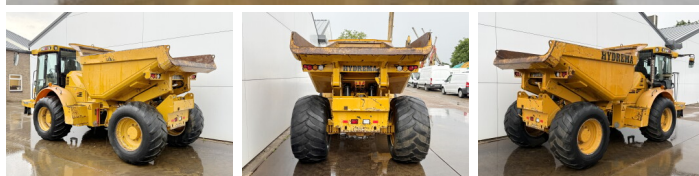

Hydrema

Hydrema 912 ES

BOSS
MACHINERY

€ 42.500excl.

Ano **2014**
Número de referência **BM007681**
Horas **7.925**

Algemeen

Tipo 912 ES
Localização Veldhoven, Netherlands
Certificaat CE

Descrição Available at Boss Machinery! This Hydrema 912 ES Dump Truck from 2014 has an engine power of 97 kW and counts 7925 operational hours. The total weight of this Hydrema 912 ES is 8000 kg and the dimensions are 5.82 x 2.56 x 2.83. Furthermore, this 912 ES is equipped with Climate Control, Camera, Airco. The Hydrema Dump Truck also has a CE marking. Do you want more information or do you want to try the Hydrema 912 ES at our yard? Please let us know.

Maten / Gewichten

Dimensões C*L*A 5.82 x 2.56 x 2.83
Peso 8000

Technische informatie

Configurações de drive 4x4

Motor informatie

Marca do motor Cummins
Modelo de motor QSB4.5 130
Cilindros 4
Turbo
Capacidade em kW 97

Banden / Rupsen

20% 20% 600/55-26.5
20% 20% 600/55-26.5

Opties