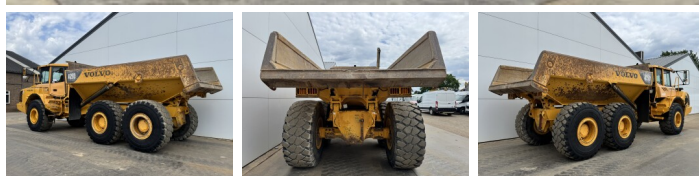

Volvo

Volvo A25D

BOSS
MACHINERY

Ano **2007**
Número de referência **BM007441**
Horas **24.383**

Algemeen

Tipo **A25D**
Localização **Veldhoven, Netherlands**
Certificaat **CE**
Available at Boss Machinery! This Volvo A25D Dump Truck from 2007 has an engine power of 223 kW and counts 24383 operational hours. The total weight of this Volvo A25D is 21560 kg and the dimensions are 10.24 x 2.95 x 3.43. Furthermore, this A25D is equipped with Bluetooth, Radio, Airco, Heated Seat, Body heating. The Volvo Dump Truck also has a CE marking. Do you want more information or do you want to try the Volvo A25D at our yard? Please let us know.

Maten / Gewichten

Dimensões C*L*A **10.24 x 2.95 x 3.43**
Peso **21560**

Technische informatie

Configurações de drive **6x6**

Motor informatie

Marca do motor **Volvo**
Modelo de motor **D9B**
Cilindros **6**
Turbo
Capacidade em kW **223**

Banden / Rupsen

20% 20% **23.5R25**
20% 20% **23.5R25**
20% 20% **23.5R25**

Opties

Bluetooth

Radio
Airco
Heated Seat
Body heating