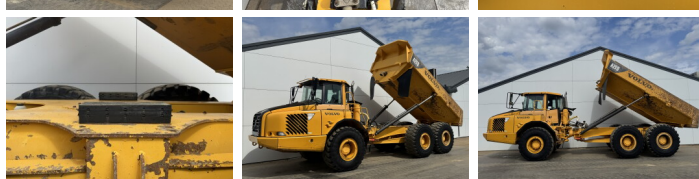

Volvo

Volvo A25D

BOSS
MACHINERY

Ano **2007**
Número de referência **BM007441**
Horas **24.383**

Algemeen

Tipo **A25D**
Localização **Veldhoven, Netherlands**
Certificaat **CE**
Available at Boss Machinery! This Volvo A25D Dump Truck from 2007 has an engine power of 223 kW and counts 24383 operational hours. The total weight of this Volvo A25D is 21560 kg and the dimensions are 10.24 x 2.95 x 3.43. Furthermore, this A25D is equipped with Bluetooth, Radio, Airco, Heated Seat, Body heating. The Volvo Dump Truck also has a CE marking. Do you want more information or do you want to try the Volvo A25D at our yard? Please let us know.

Maten / Gewichten

Dimensões C*L*A **10.24 x 2.95 x 3.43**
Peso **21560**

Technische informatie

Configurações de drive **6x6**

Motor informatie

Marca do motor **Volvo**
Modelo de motor **D9B**
Cilindros **6**
Turbo
Capacidade em kW **223**

Banden / Rupsen

20% 20% **23.5R25**
20% 20% **23.5R25**
20% 20% **23.5R25**

Opties

Bluetooth

Radio
Airco
Heated Seat
Body heating