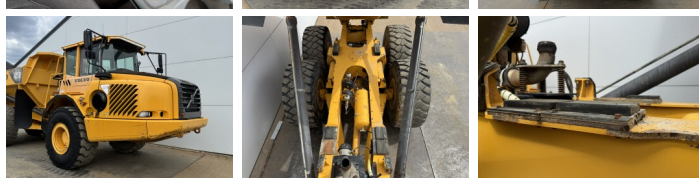

Volvo

Volvo A25D

BOSS
MACHINERY

Ano **2007**
Número de referência **BM007441**
Horas **24.383**

Algemeen

Tipo **A25D**
Localização **Veldhoven, Netherlands**
Certificaat **CE**
Available at Boss Machinery! This Volvo A25D Dump Truck from 2007 has an engine power of 223 kW and counts 24383 operational hours. The total weight of this Volvo A25D is 21560 kg and the dimensions are 10.24 x 2.95 x 3.43. Furthermore, this A25D is equipped with Bluetooth, Radio, Airco, Heated Seat, Body heating. The Volvo Dump Truck also has a CE marking. Do you want more information or do you want to try the Volvo A25D at our yard? Please let us know.

Maten / Gewichten

Dimensões C*L*A **10.24 x 2.95 x 3.43**
Peso **21560**

Technische informatie

Configurações de drive **6x6**

Motor informatie

Marca do motor **Volvo**
Modelo de motor **D9B**
Cilindros **6**
Turbo
Capacidade em kW **223**

Banden / Rupsen

20% 20% **23.5R25**
20% 20% **23.5R25**
20% 20% **23.5R25**

Opties

Bluetooth

Radio
Airco
Heated Seat
Body heating