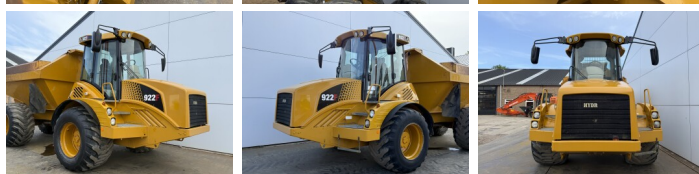

Hydrema

Hydrema 922F

BOSS
MACHINERY

€ 64.500excl.

Ano **2016**
Número de referência **BM007658**
Horas **7.741**

Algemeen

Tipo 922F
Localização Veldhoven, Netherlands
Certificaac CE

Descrição Available at Boss Machinery! This Hydrema 922F Dump Truck from 2016 has an engine power of 218 kW and counts 7741 operational hours. The total weight of this Hydrema 922F is 16700 kg and the dimensions are 9.15 x 3.19 x 3.35. Furthermore, this 922F is equipped with Radio, Airco, Climate Control, Camera. The Hydrema Dump Truck also has a CE marking. Do you want more information or do you want to try the Hydrema 922F at our yard? Please let us know.

Maten / Gewichten

Peso 16700
Dimensões C*L*A 9.15 x 3.19 x 3.35

Technische informatie

Configurações de drive 6x6

Motor informatie

Marca do motor Cummings
Modelo de motor QSB6.7
Cilindros 6
Turbo
Capacidade em kW 218

Banden / Rupsen

30%	30%	800/45-30.5
30%	30%	800/45-30.5
30%	30%	800/45-30.5