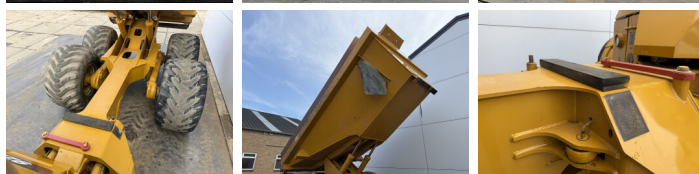

Hydrema

Hydrema 922F

BOSS
MACHINERY

€ 64.500excl.

Ano **2016**
Número de referência **BM007658**
Horas **7.741**

Algemeen

Tipo 922F
Localização Veldhoven, Netherlands
Certificaac CE

Descrição Available at Boss Machinery! This Hydrema 922F Dump Truck from 2016 has an engine power of 218 kW and counts 7741 operational hours. The total weight of this Hydrema 922F is 16700 kg and the dimensions are 9.15 x 3.19 x 3.35. Furthermore, this 922F is equipped with Radio, Airco, Climate Control, Camera. The Hydrema Dump Truck also has a CE marking. Do you want more information or do you want to try the Hydrema 922F at our yard? Please let us know.

Maten / Gewichten

Peso 16700
Dimensões C*L*A 9.15 x 3.19 x 3.35

Technische informatie

Configurações de drive 6x6

Motor informatie

Marca do motor Cummings
Modelo de motor QSB6.7
Cilindros 6
Turbo
Capacidade em kW 218

Banden / Rupsen

30%	30%	800/45-30.5
30%	30%	800/45-30.5
30%	30%	800/45-30.5